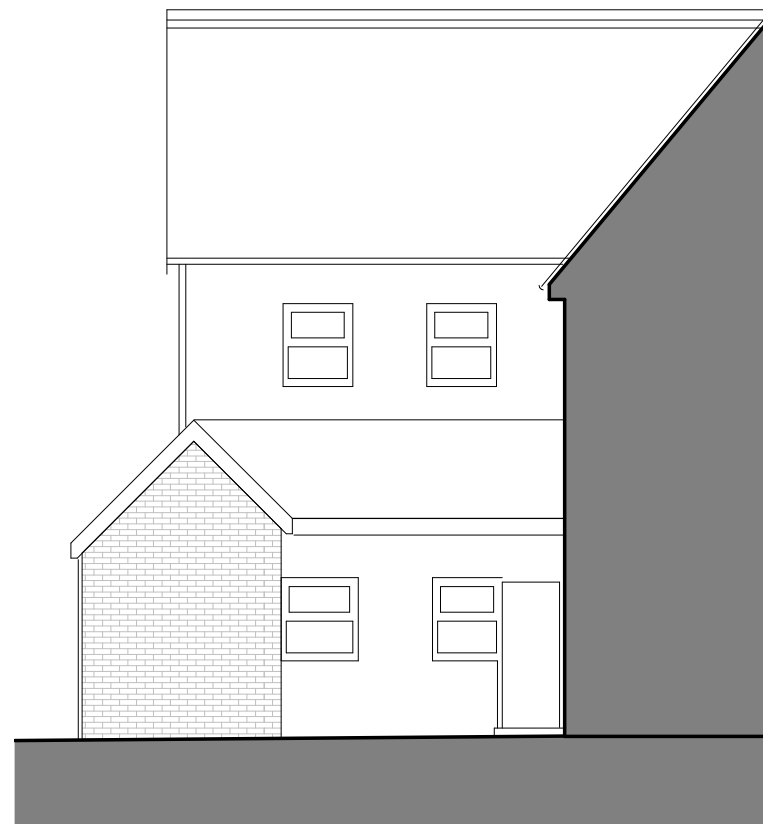

1. South West Elevation
SCALE - 1 : 100@A3

2. North- West Elevation- Courtyard
SCALE - 1 : 100@A3

3. South-East Elevation Courtyard
SCALE - 1 : 100@A3

| Rev | Description | Date |
|-----|-------------|------|
|-----|-------------|------|

Project Title:
 Extension to Heritage Hotel,
 58 Leicester Road, Leicester,
 LE19 2DG

Drawing Title:
 Proposed Elevations

Drawn By: Author

Scale@A3: 1 : 100 **Date:**

Dwg No: SK05 **Rev:**