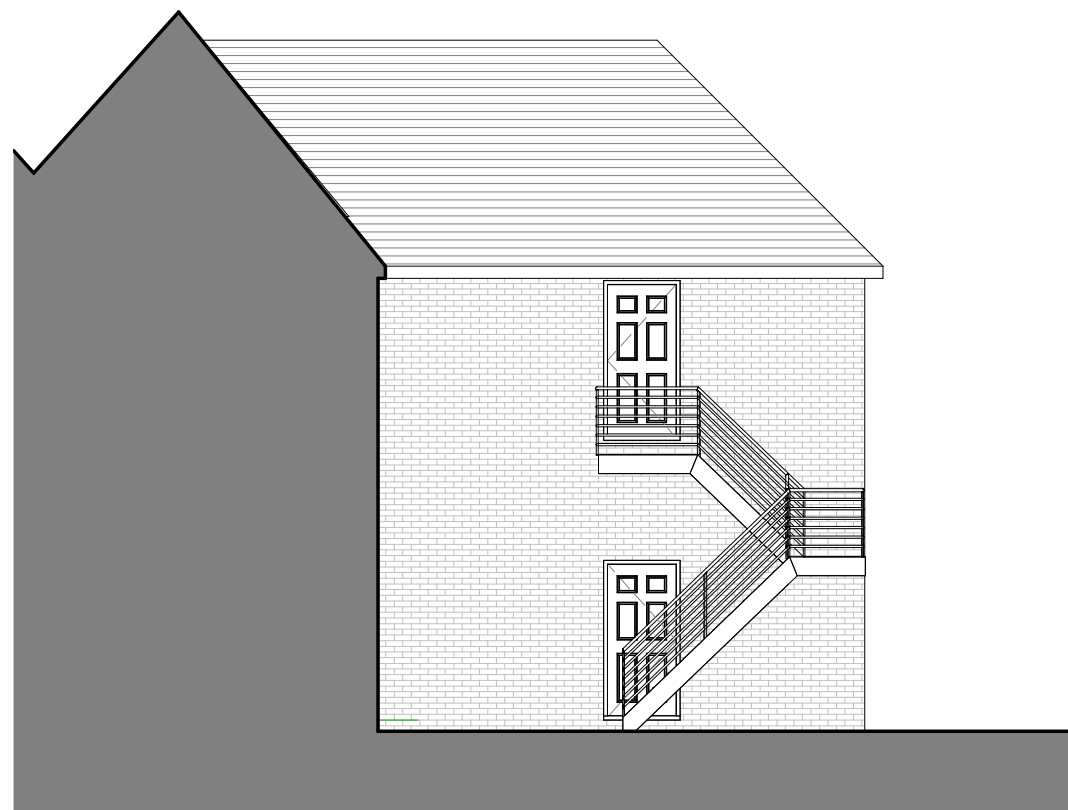

1. South West Elevation
SCALE - 1 : 100@A3

2. North- West Elevation- Courtyard
SCALE - 1 : 100@A3

3. South-East Elevation Courtyard
SCALE - 1 : 100@A3

| Rev | Description | Date |
|-----|-------------|------|
|-----|-------------|------|

Project Title:
 Extension to Heritage Hotel,
 58 Leicester Road, Leicester,
 LE19 2DG

Drawing Title:
 Proposed Elevations

Drawn By: Author

Scale@A3: 1 : 100 **Date:**

Dwg No: SK05 **Rev:**