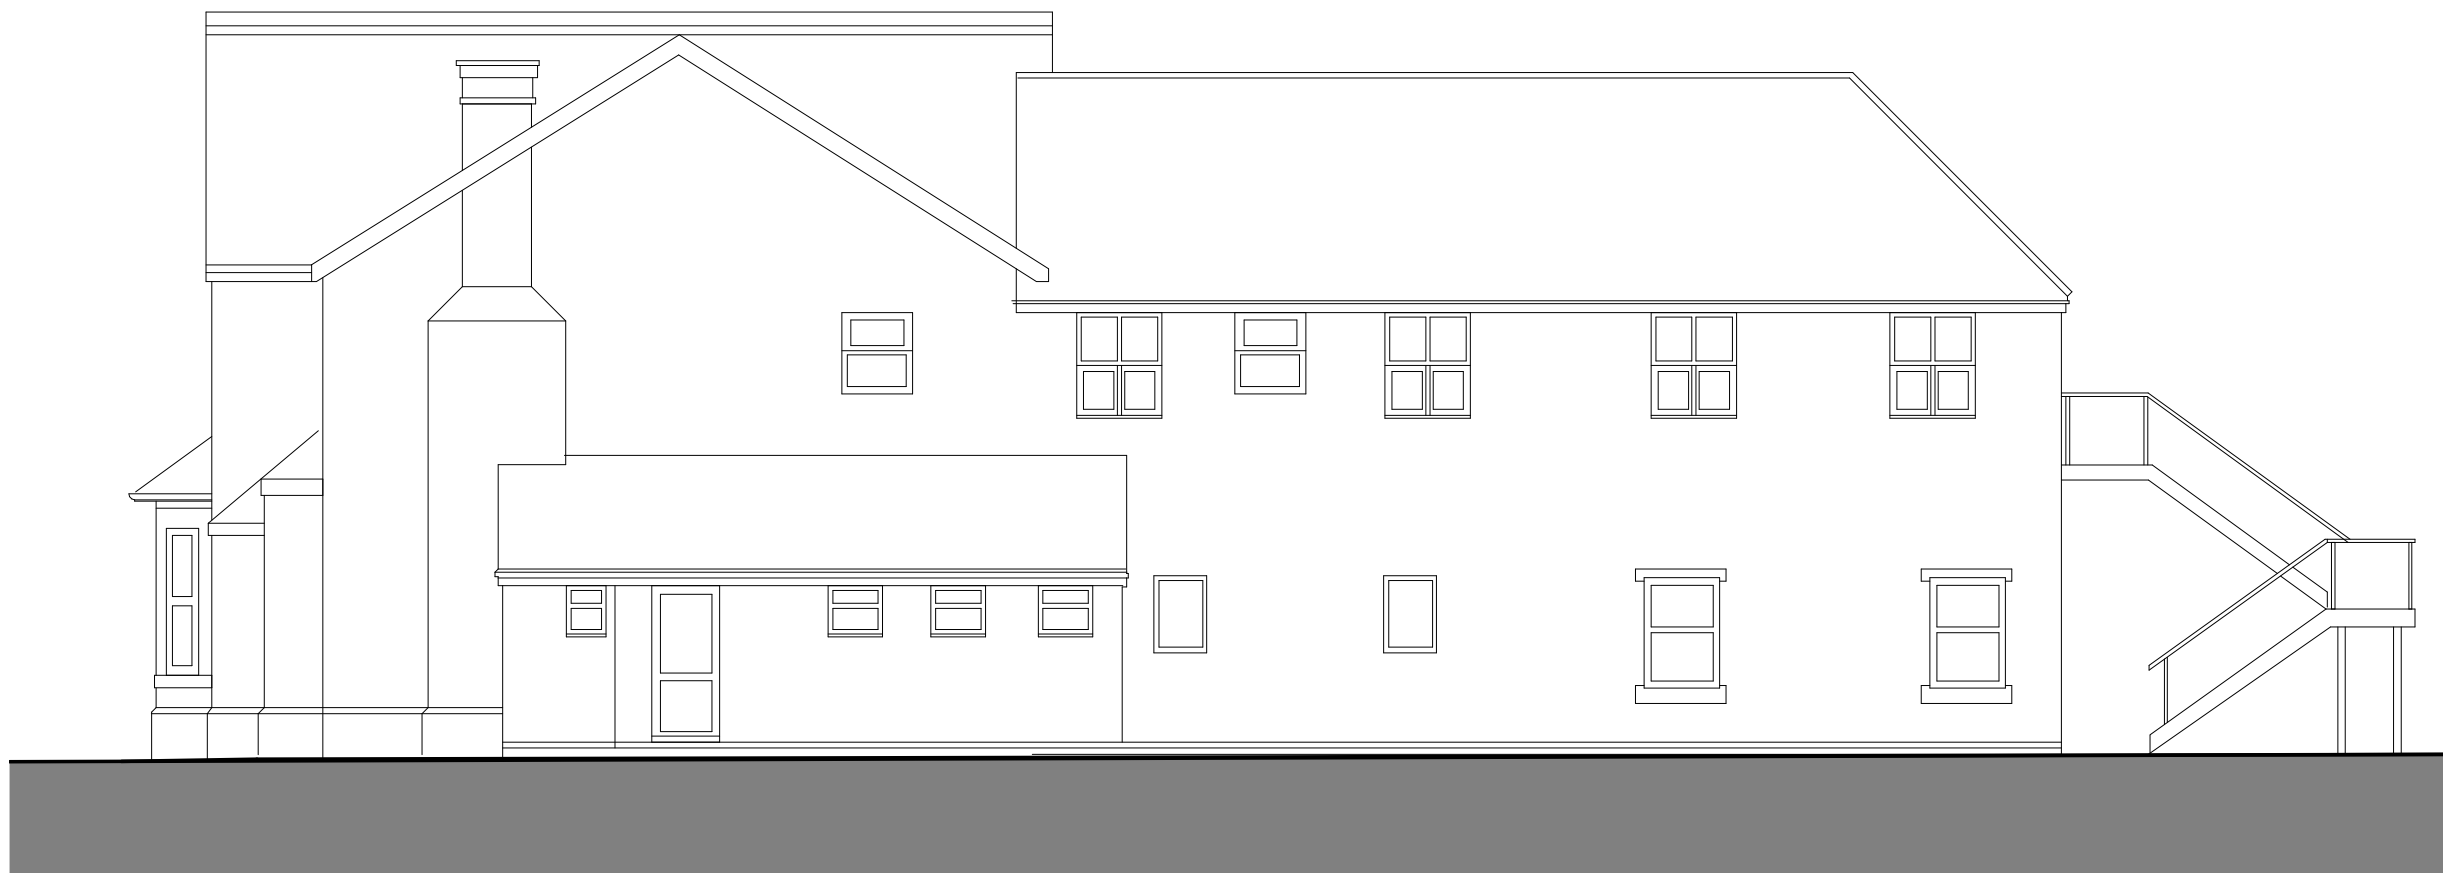

1. North-West Elevation
SCALE - 1 : 100@A3

2. North-East Elevation
SCALE - 1 : 100@A3

Rev	Description	Date
-----	-------------	------

Project Title:
 Extension to Heritage Hotel,
 58 Leicester Road, Leicester,
 LE19 2DG

Drawing Title:
 Existing Elevations

Drawn By: Author

Scale@A3: 1 : 100 **Date:**

Dwg No: S04 **Rev:**