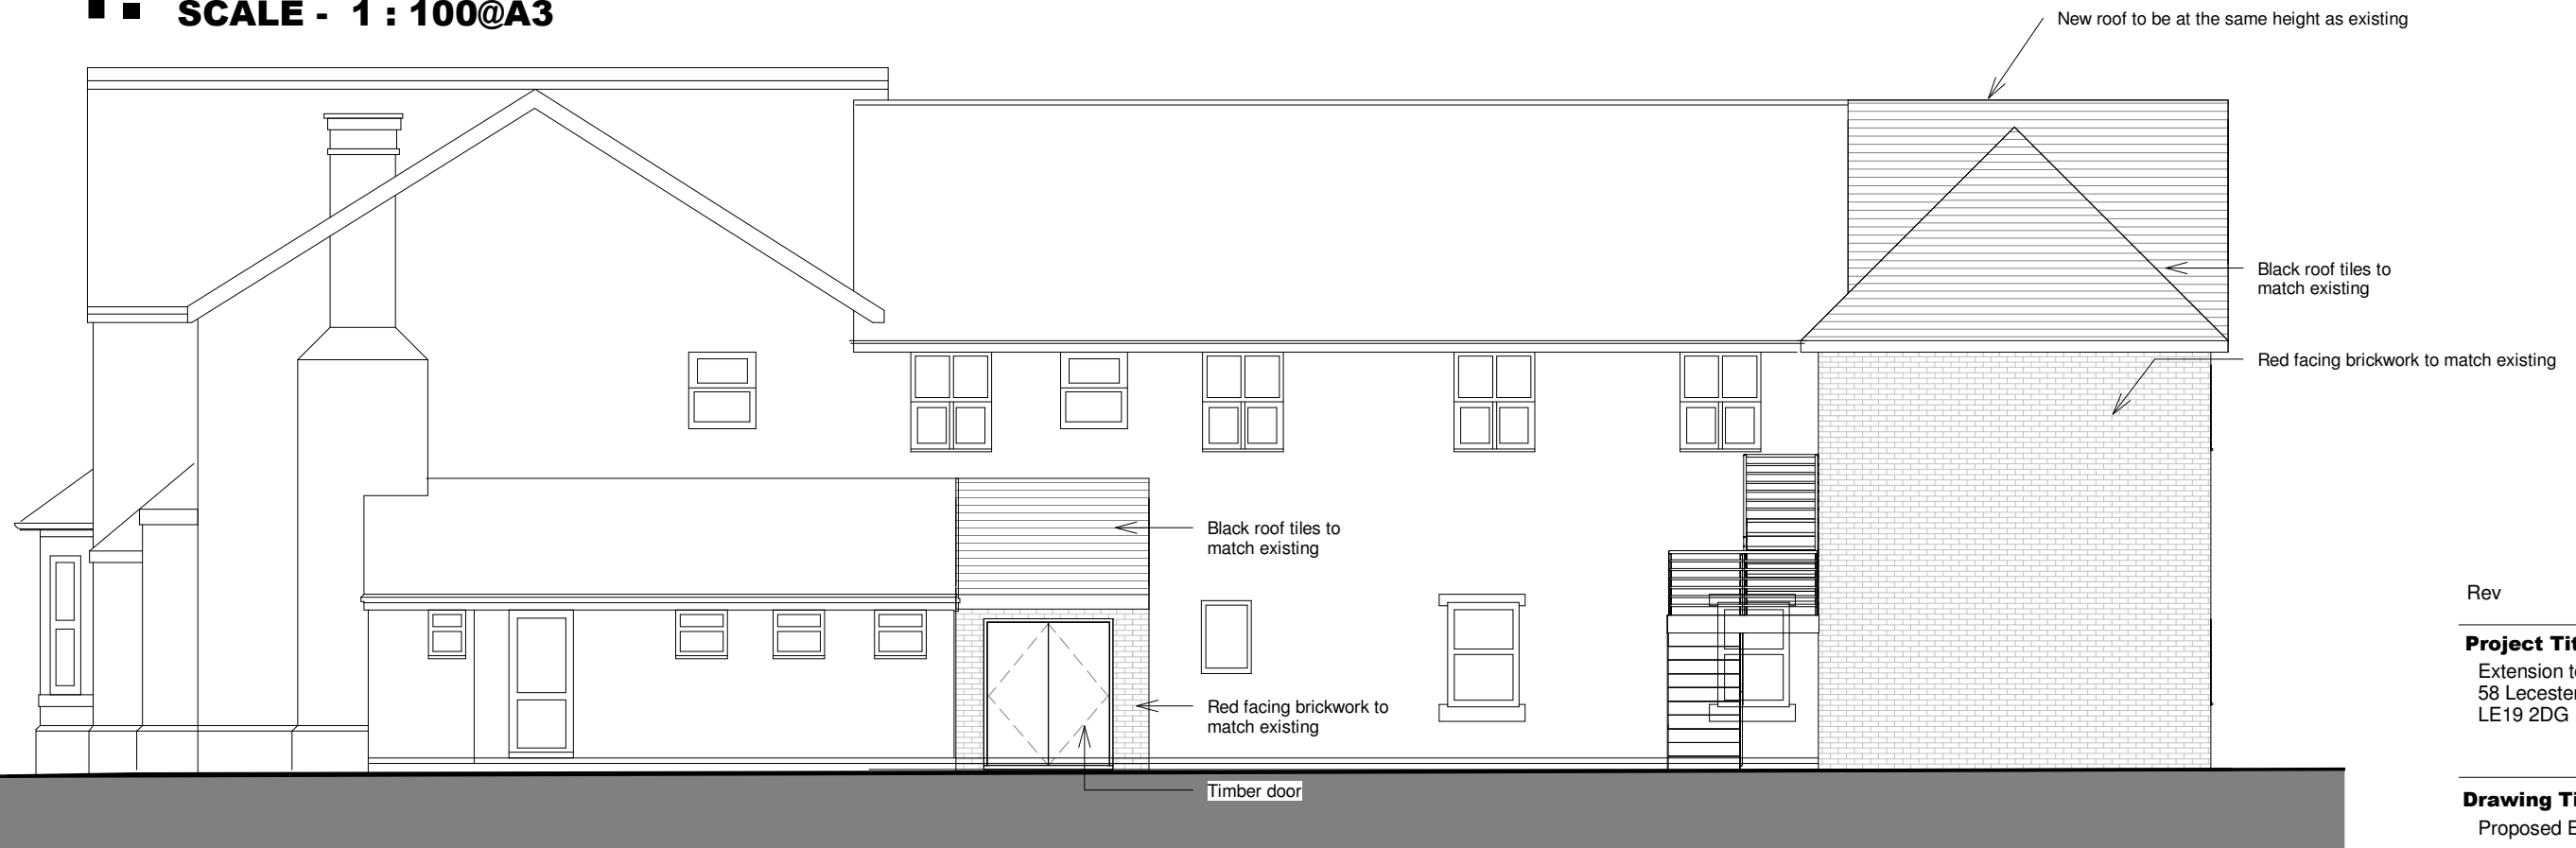

1. North West Elevation
SCALE - 1 : 100@A3

2. North East Elevation
SCALE - 1 : 100@A3

Rev	Description	Date
-----	-------------	------

Project Title:
 Extension to Heritage Hotel,
 58 Leicester Road, Leicester,
 LE19 2DG

Drawing Title:
 Proposed Elevations

Drawn By: Author

Scale@A3: 1 : 100 **Date:**

Dwg No: SK04 **Rev:**