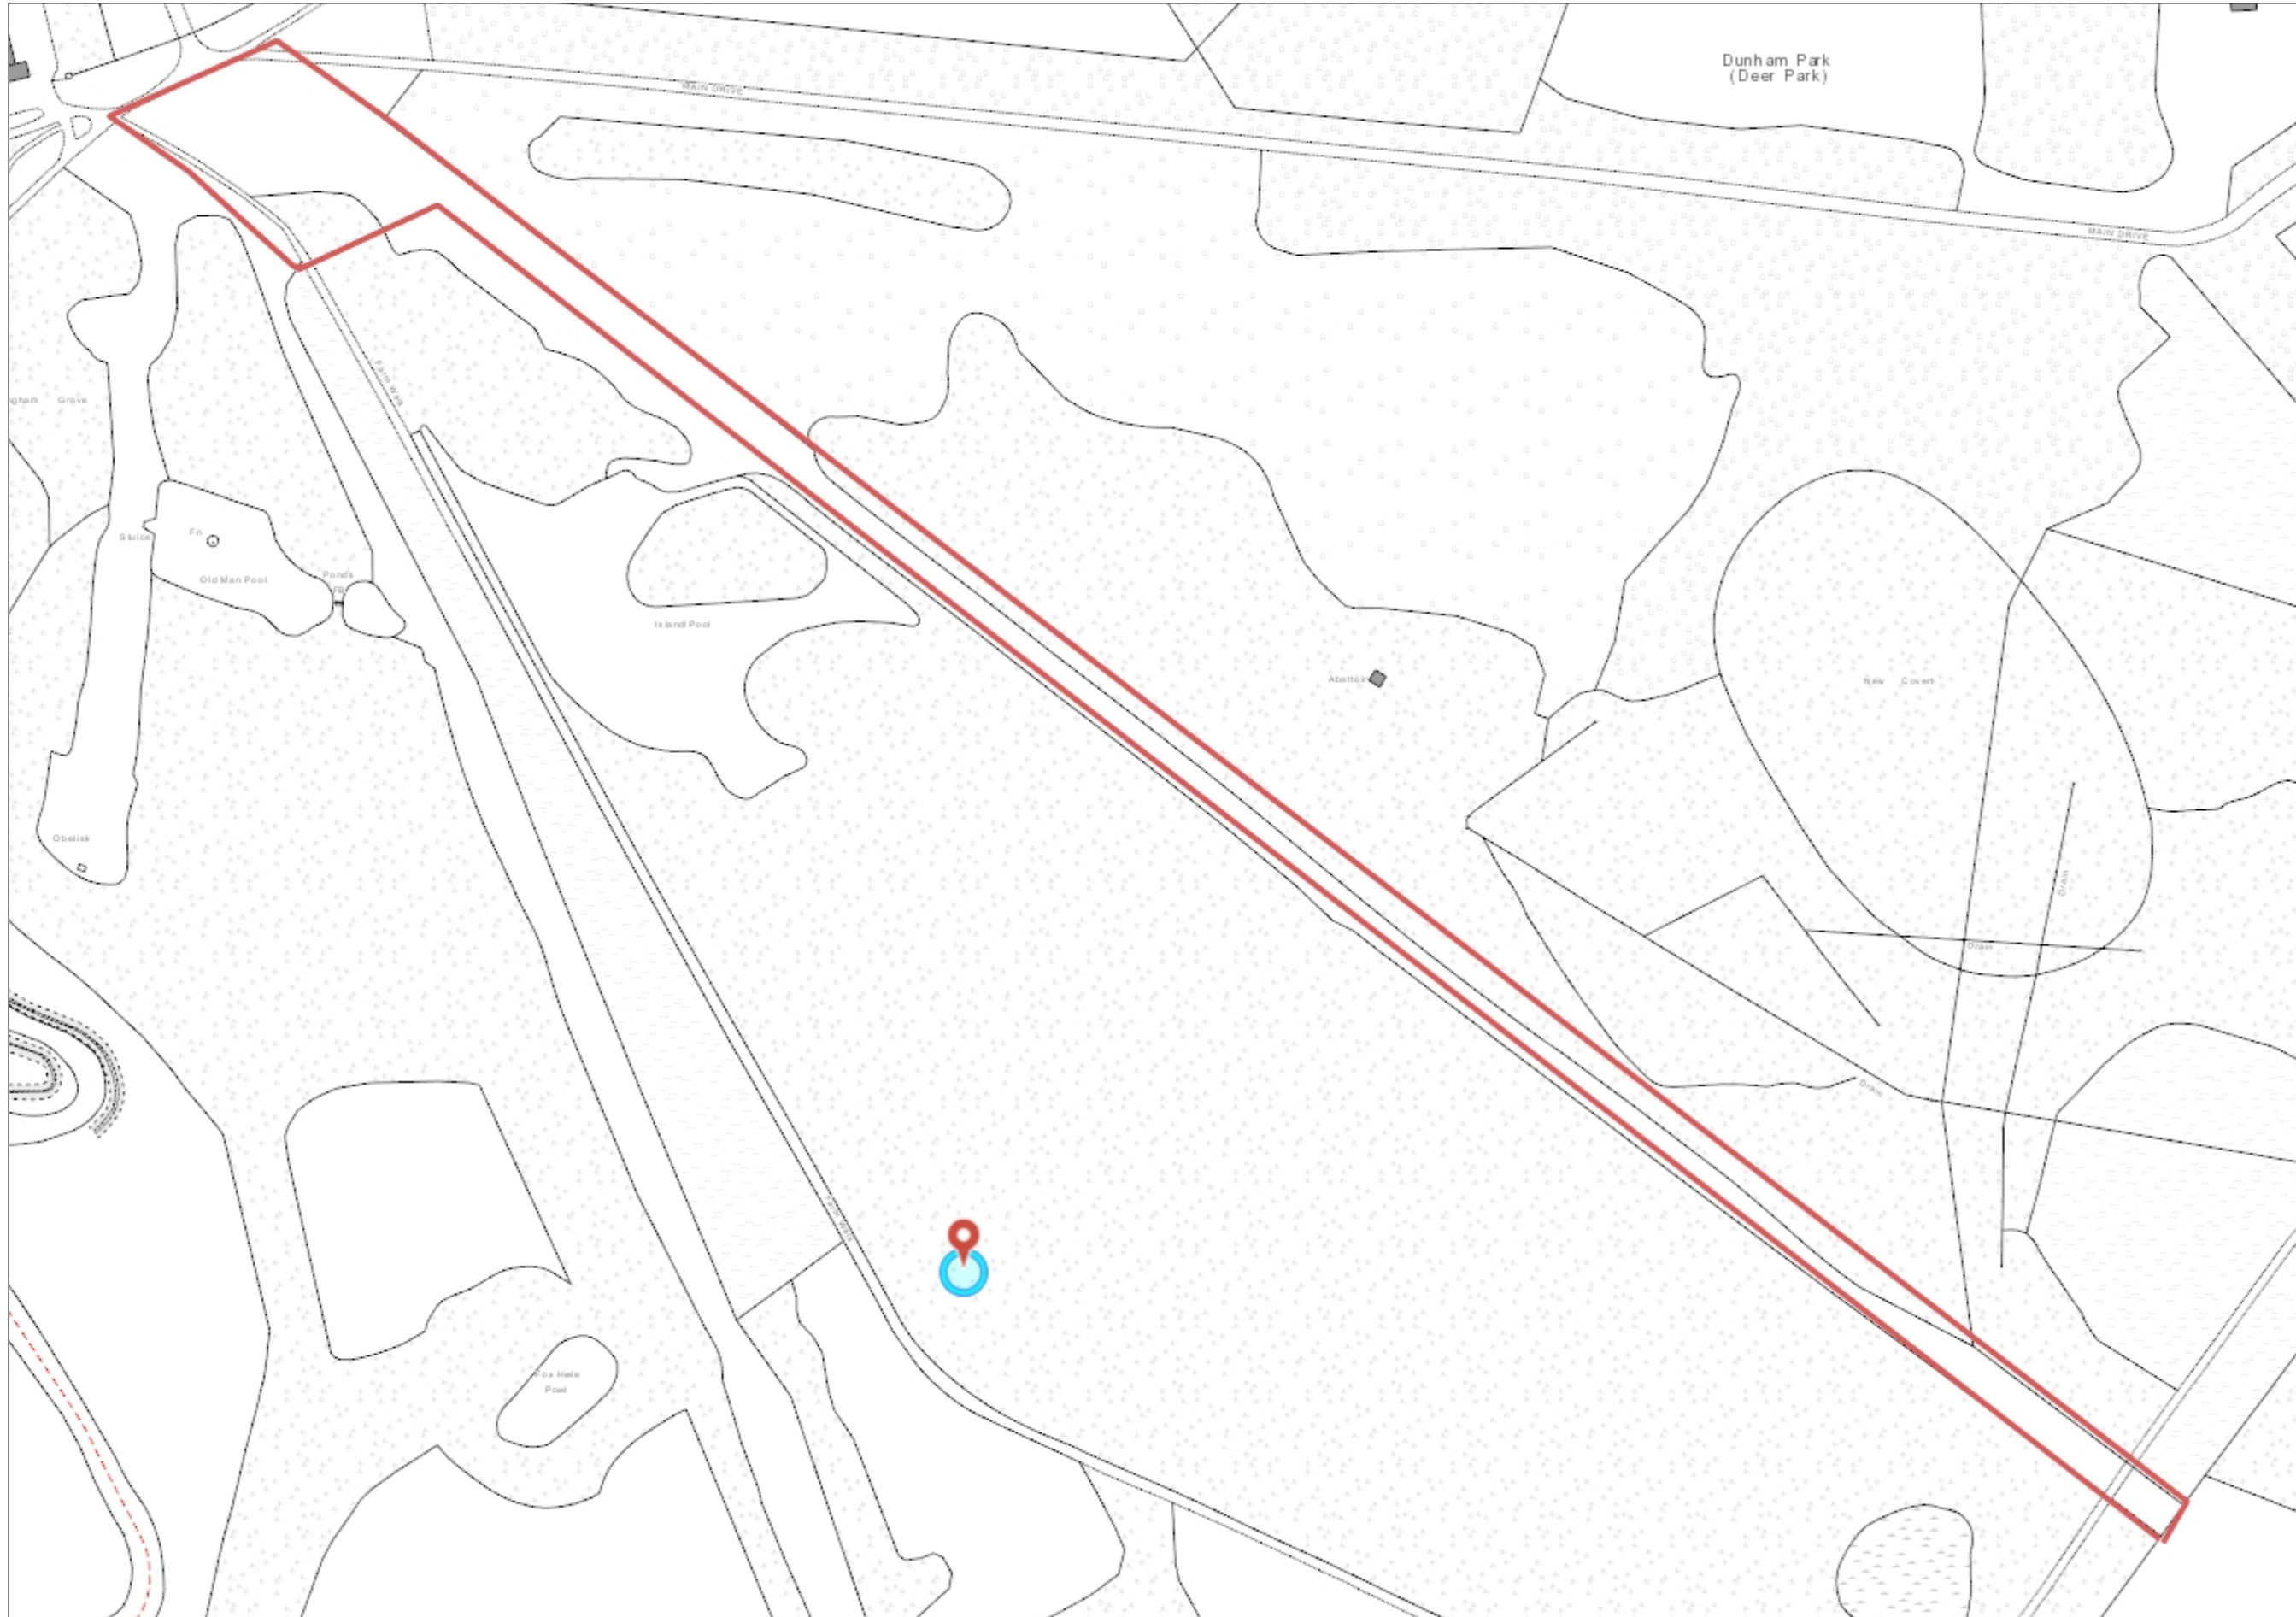

### Legend

- NT Ownership (GB)
- NT Leasehold (GB)

N

Scale 1:2,500

100.0 0 50.00 100.0 metres

© Crown copyright and database rights 2021 Ordnance Survey 100023974

This map is a user generated static output from an Internet mapping site and is for reference only. Data layers that appear on this map may or may not be accurate, current, or otherwise reliable.

THIS MAP IS NOT TO BE USED FOR NAVIGATION

### Notes

This map was automatically generated using Geocortex Essentials.