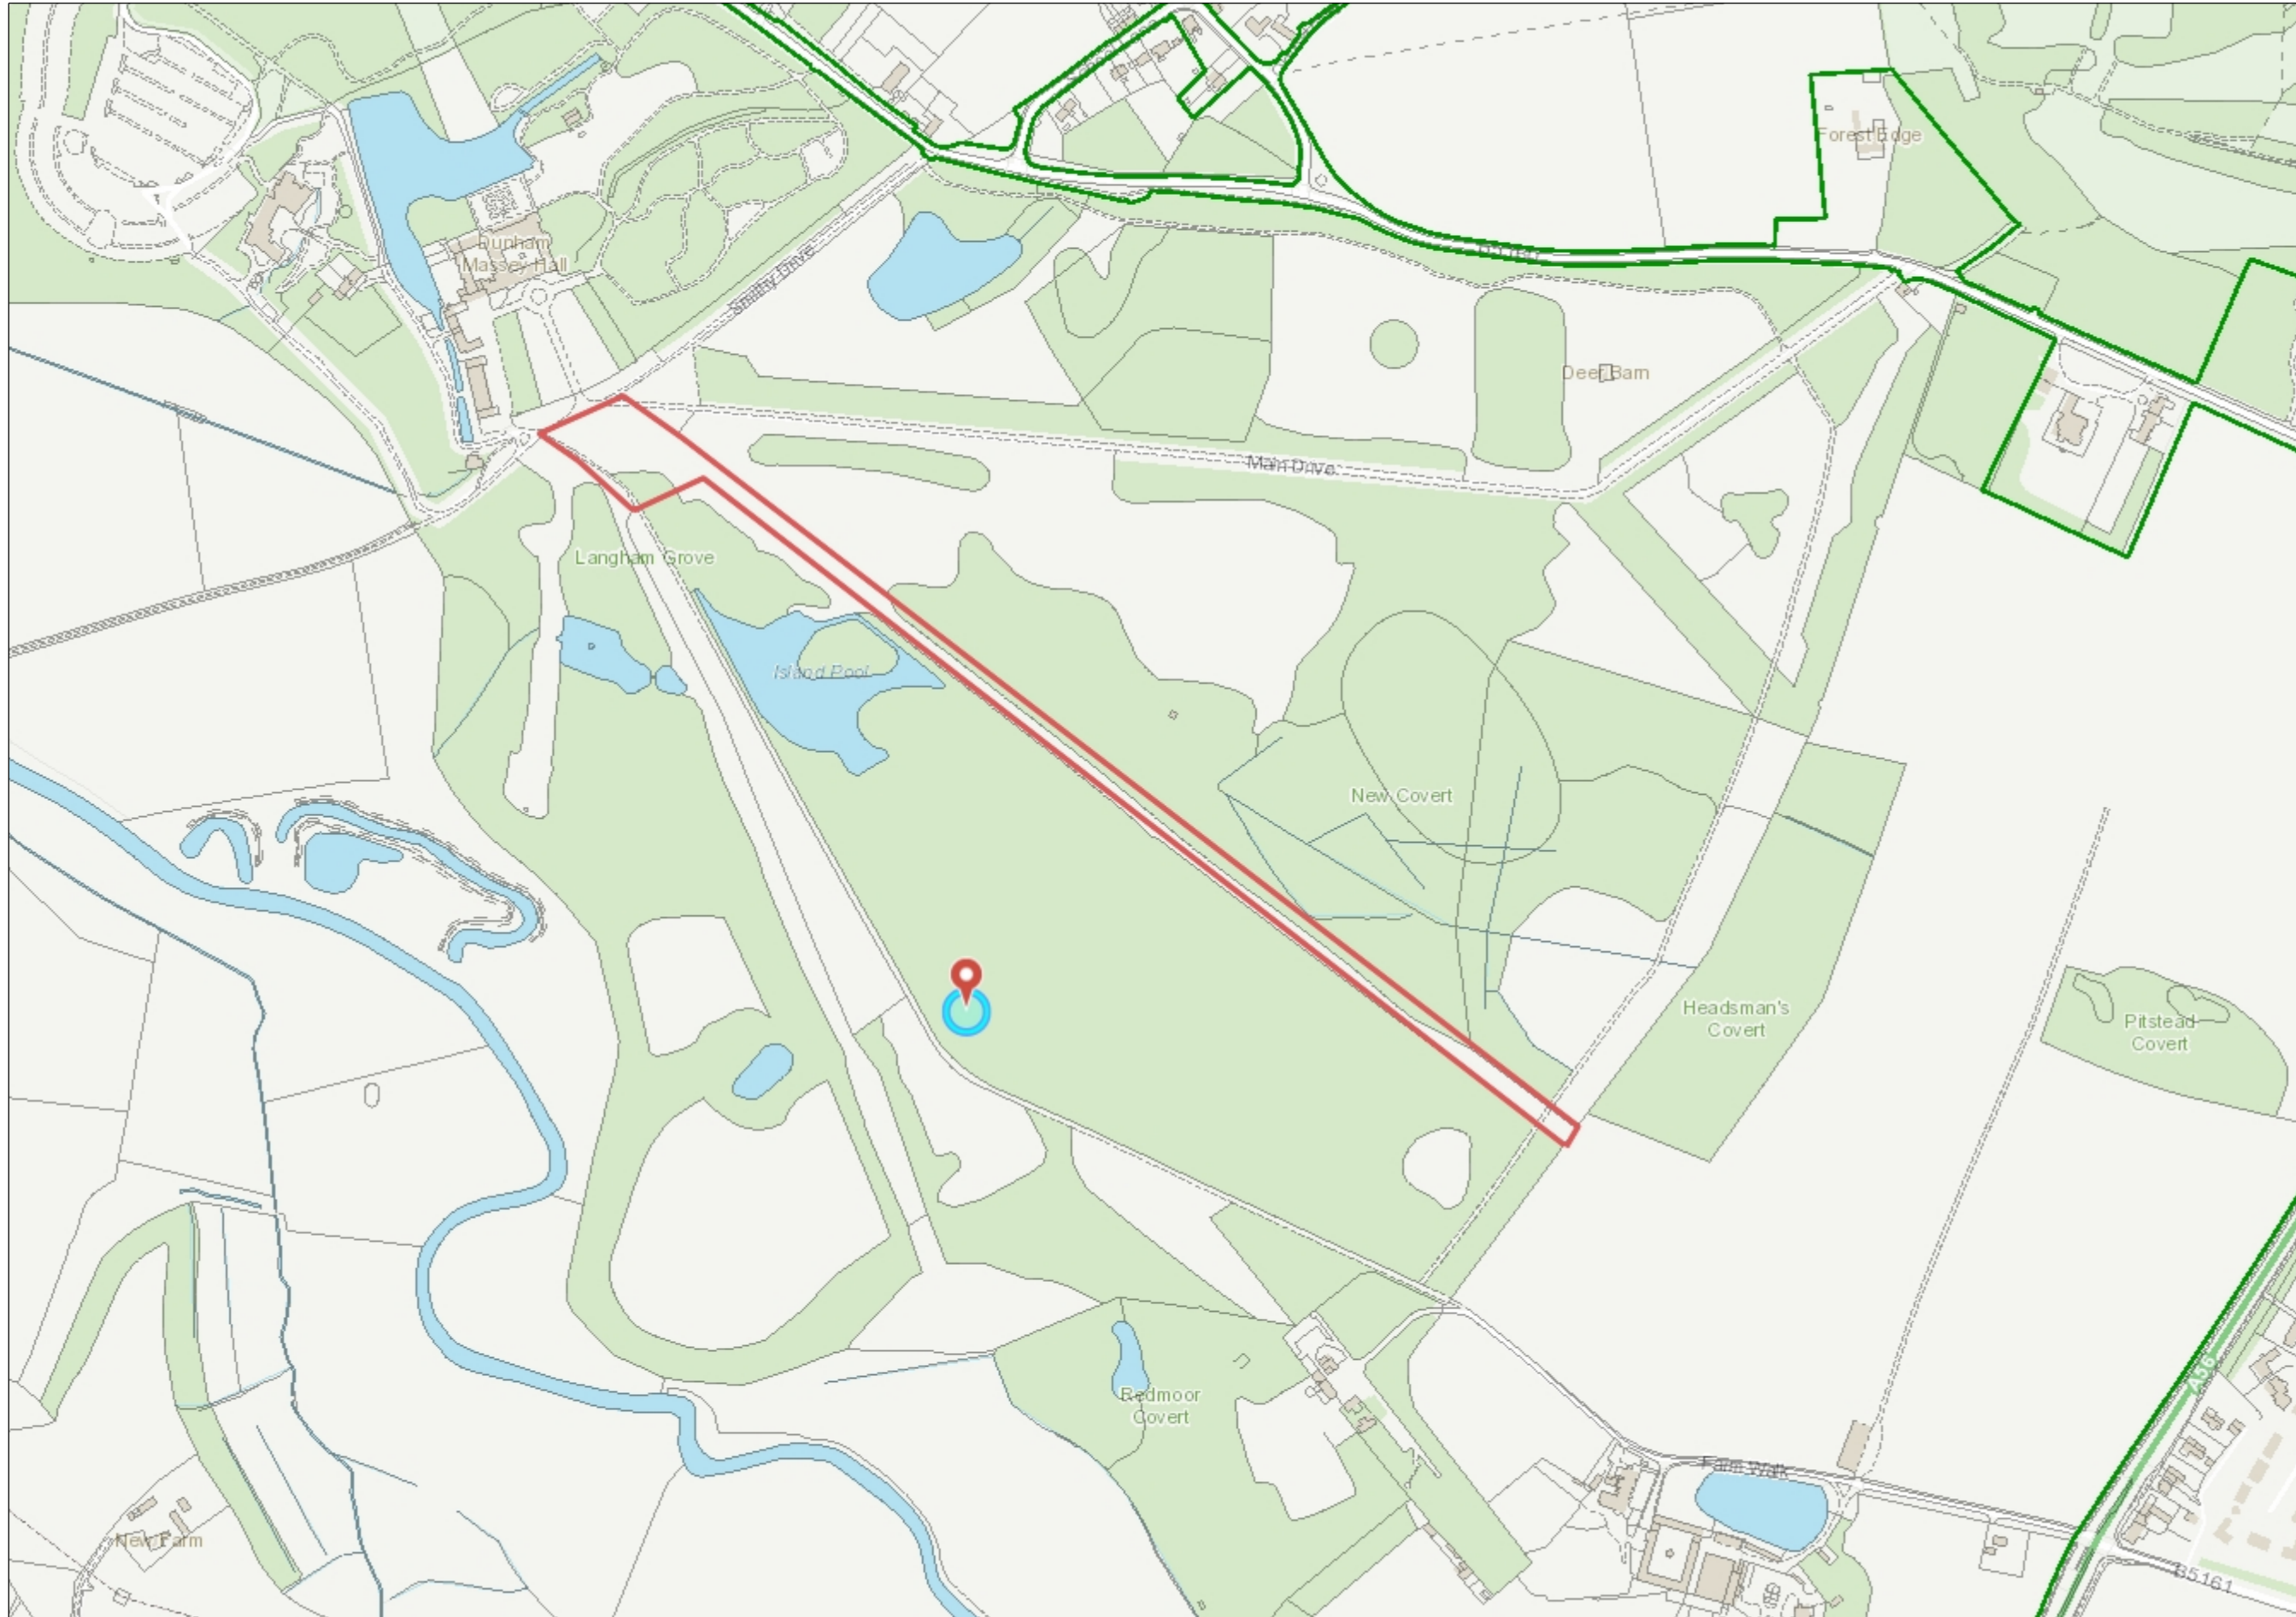

Dunham Massey

Legend

- █ NT Ownership (GB)
- █ NT Leasehold (GB)

N

Scale 1:5,000

200.0 0 100.00 200.0 metres

© Crown copyright and database rights 2021 Ordnance Survey 100023974

This map is a user generated static output from an Internet mapping site and is for reference only. Data layers that appear on this map may or may not be accurate, current, or otherwise reliable.

THIS MAP IS NOT TO BE USED FOR NAVIGATION

Notes

This map was automatically generated using Geocortex Essentials.