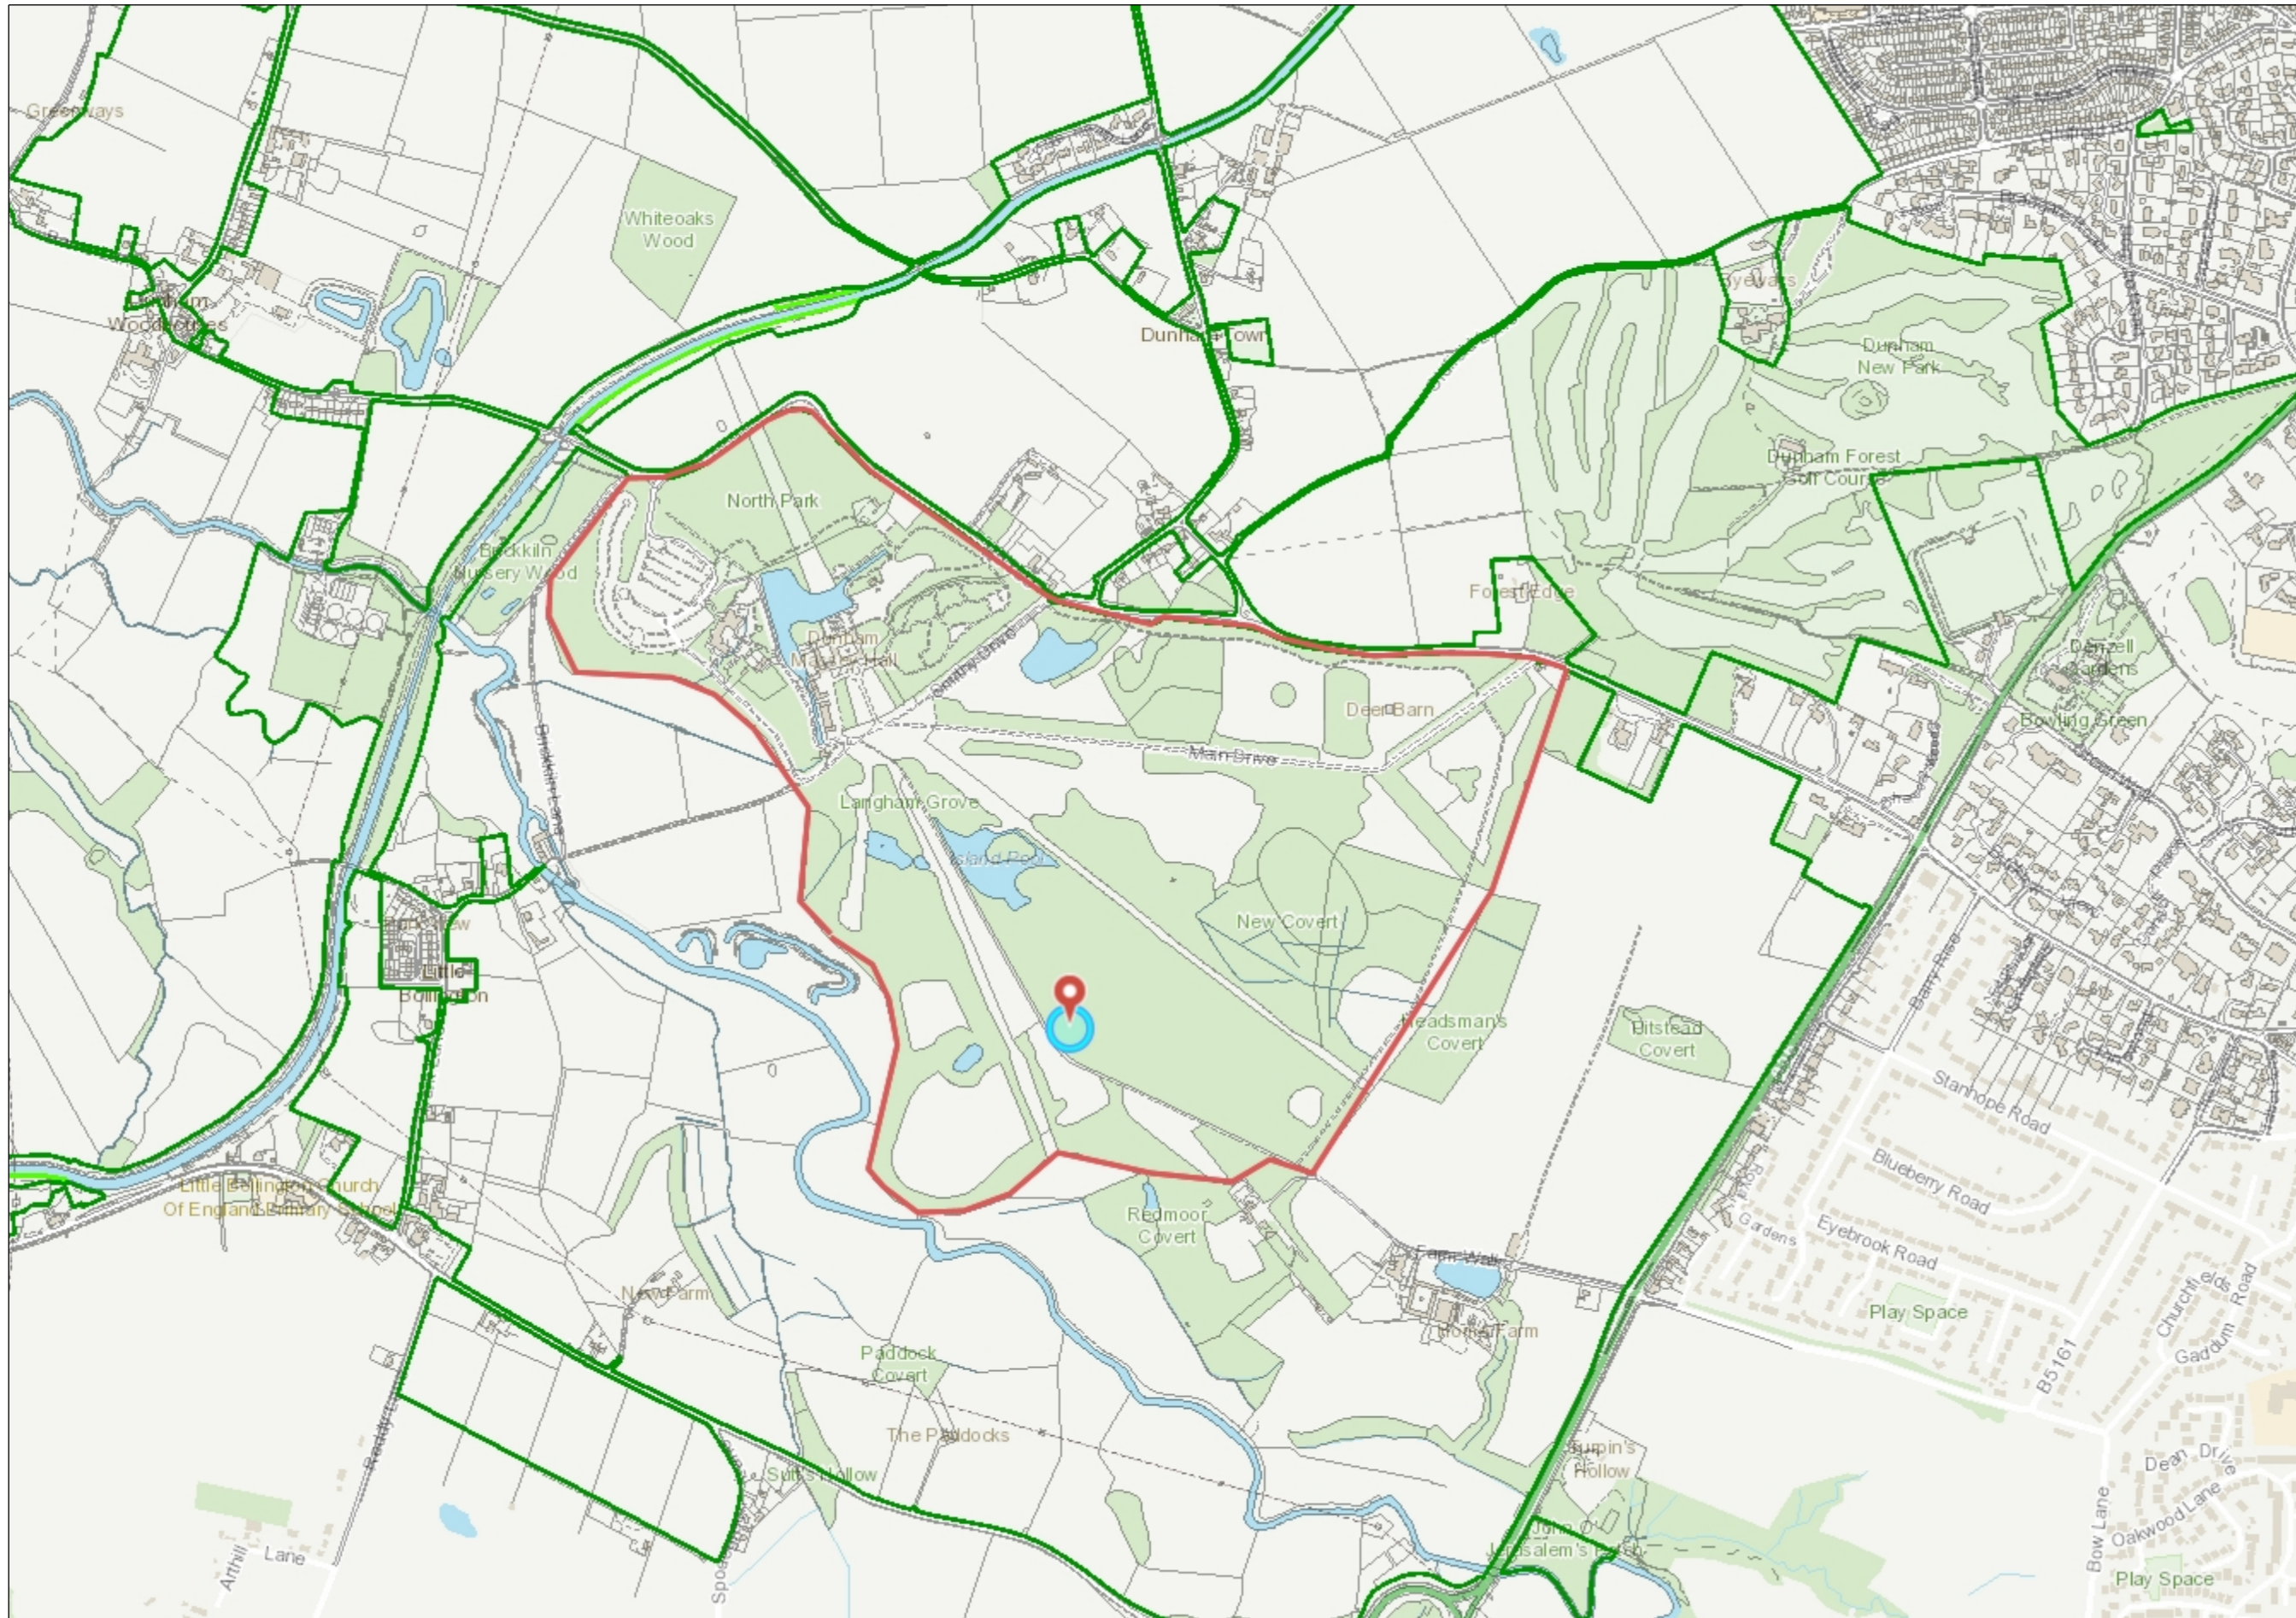

Dunham Massey

Legend

- █ NT Ownership (GB)
- █ NT Leasehold (GB)

N

Scale 1:10,000

400.0 0 200.00 400.0 metres

© Crown copyright and database rights 2021 Ordnance Survey 100023974

This map is a user generated static output from an Internet mapping site and is for reference only. Data layers that appear on this map may or may not be accurate, current, or otherwise reliable.

THIS MAP IS NOT TO BE USED FOR NAVIGATION

Notes

This map was automatically generated using Geocortex Essentials.