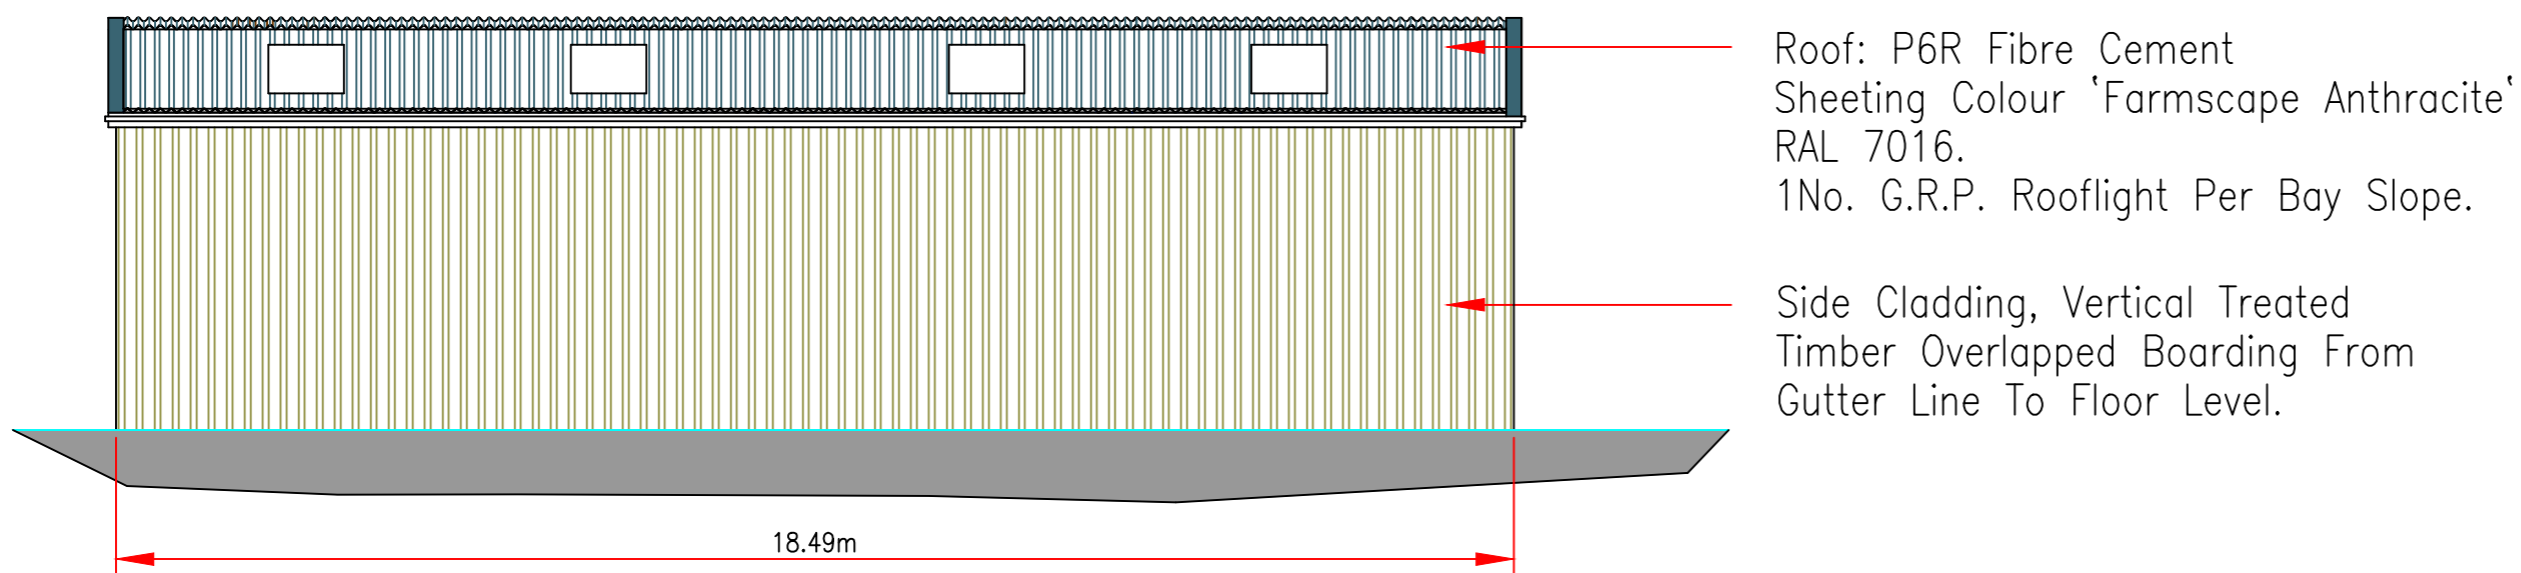

**NORTH FACING ELEVATION**

**SOUTH FACING ELEVATION**

**EAST FACING ELEVATION**

**WEST FACING ELEVATION**

**LAYOUT**

Site Address:  
 Manor Cottage.  
 Manor Road.  
 Milstead.  
 Sittingbourne.  
 Kent.  
 ME9 0SE.

SCALE IN METRES

Plot Scale 1:100 @ A2 Sheet.  
 1:100

File Name 30ftPortalPlanningGage4200EavesDOverToFloorFC4Bay

**FARMPLUS**

LONGRIDGE 01772 785252

TITLE Elevations & Layout 9150m Wide  
 Agricultural Timber Portal Building.