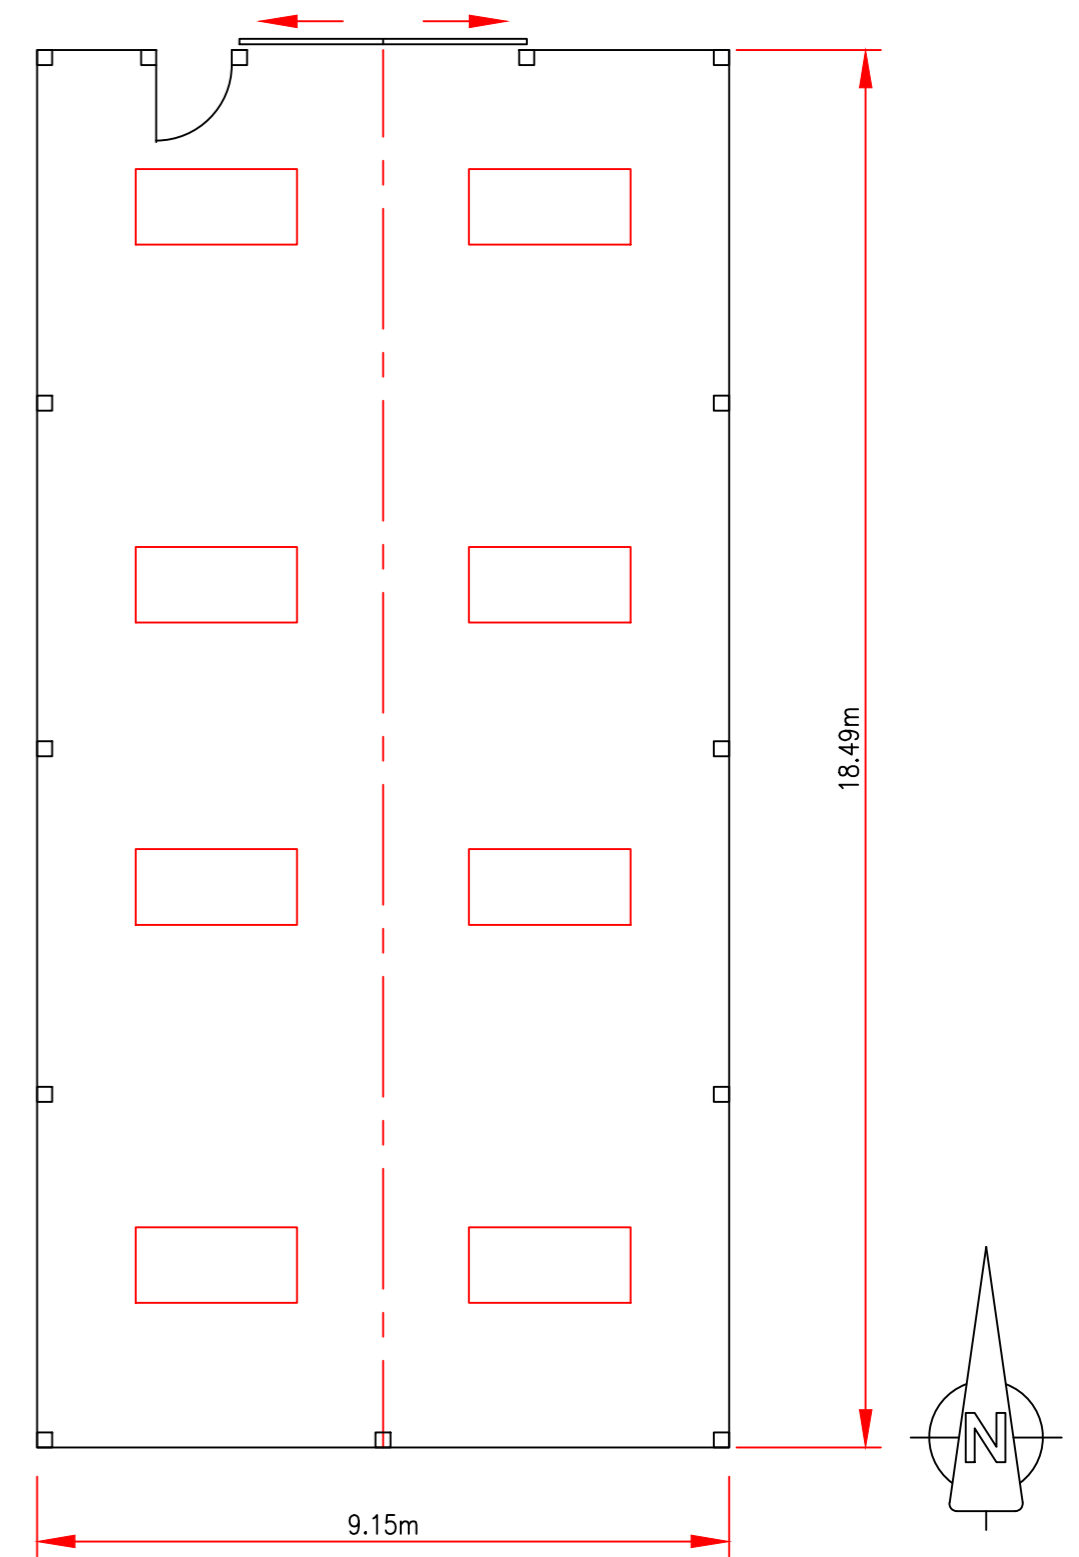

**NORTH FACING ELEVATION**

**SOUTH FACING ELEVATION**

**EAST FACING ELEVATION**

**WEST FACING ELEVATION**

**LAYOUT**

Site Address:  
 Manor Cottage.  
 Manor Road.  
 Milstead.  
 Sittingbourne.  
 Kent.  
 ME9 0SE.

SCALE IN METRES

Plot Scale 1:100 @ A2 Sheet.  
 1:100

File Name 30ftPortalPlanningGage4200EavesDOverToFloorFC4Bay

**FARMPLUS**

LONGRIDGE 01772 785252

TITLE Elevations & Layout 9150m Wide  
 Agricultural Timber Portal Building.

DRG.No. Gage

SCALE; 1:100

DATE. Sept. 2021