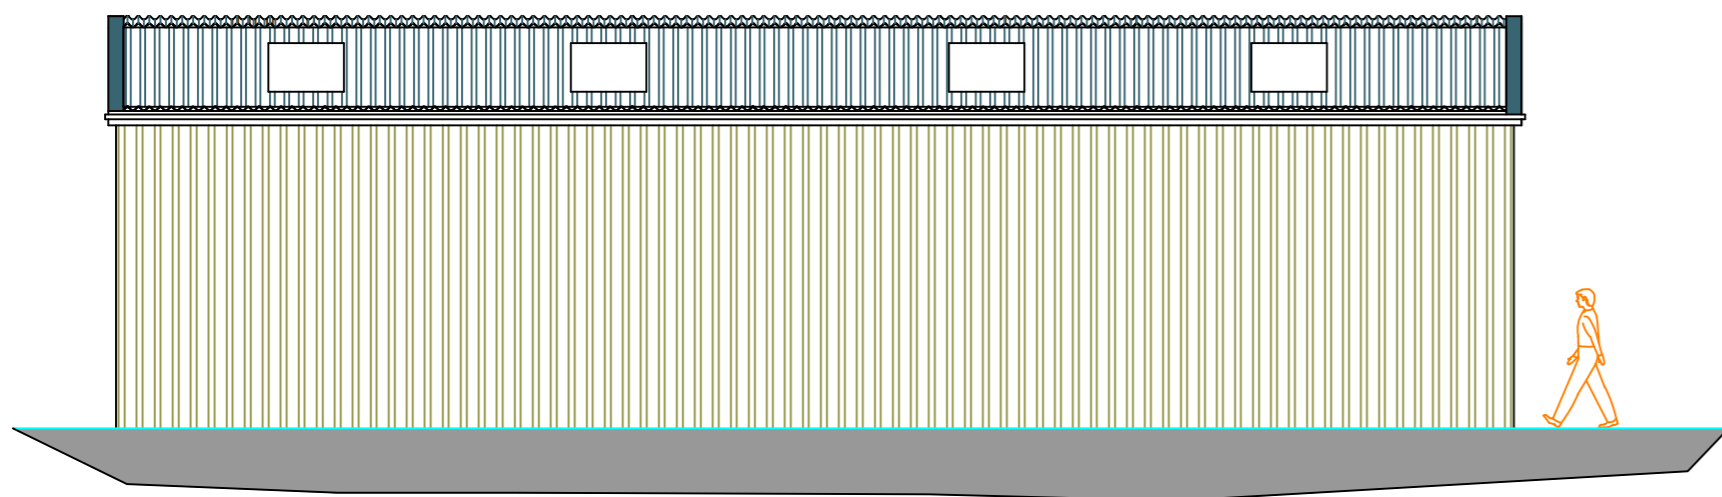

**NORTH FACING ELEVATION**

**SOUTH FACING ELEVATION**

**EAST FACING ELEVATION**

**WEST FACING ELEVATION**

**LAYOUT**

Site Address:  
 Manor Cottage.  
 Manor Road.  
 Milstead.  
 Sittingbourne.  
 Kent.  
 ME9 0SE.

SCALE IN METRES

Plot Scale 1:100 @ A2 Sheet.  
 1:100

File Name 30ftPortalPlanningGage4200EavesDOverToFloorFC4Bay

**FARMPLUS**

LONGRIDGE 01772 785252

TITLE Elevations & Layout 9150m Wide  
 Agricultural Timber Portal Building.

DRG.No. Gage

SCALE; 1:100

DATE. Sept. 2021