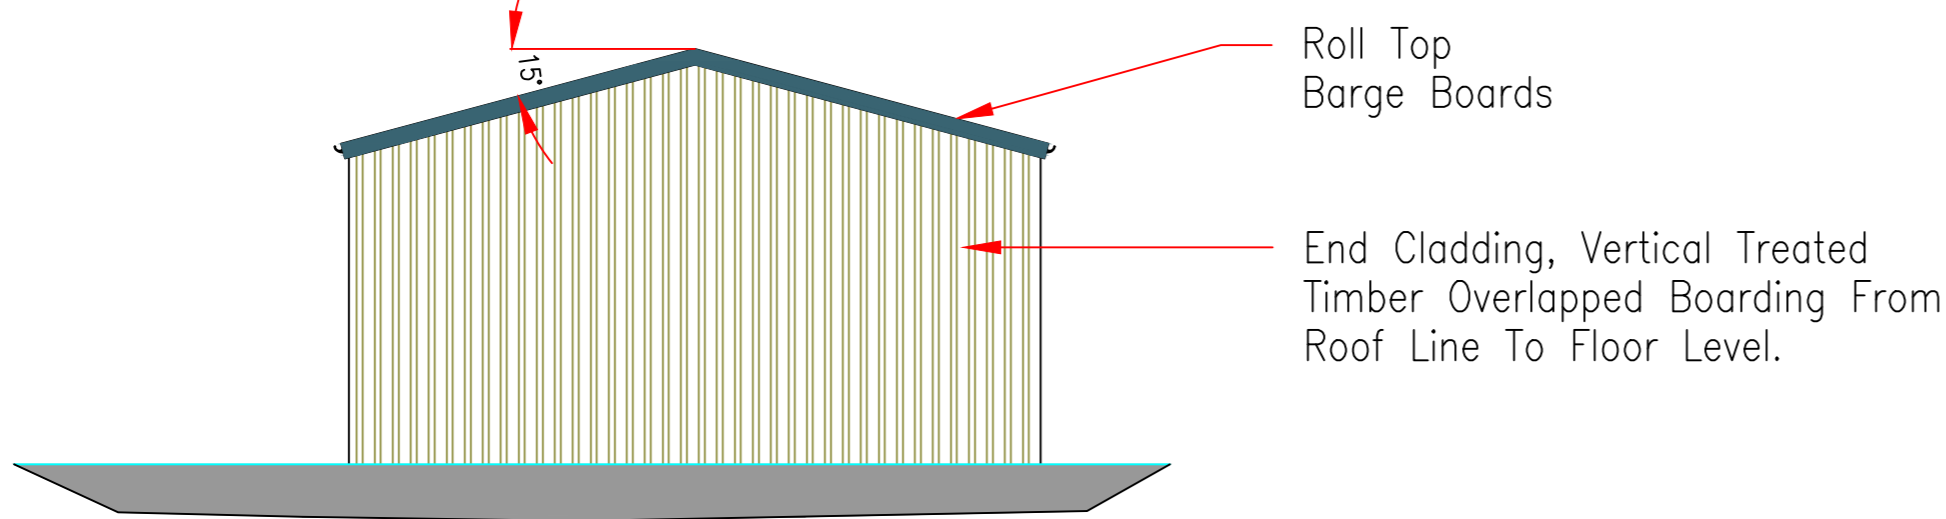

**NORTH FACING ELEVATION**

**SOUTH FACING ELEVATION**

**EAST FACING ELEVATION**

**WEST FACING ELEVATION**

**LAYOUT**

Site Address:  
 Manor Cottage.  
 Manor Road.  
 Milstead.  
 Sittingbourne.  
 Kent.  
 ME9 0SE.

SCALE IN METRES

Plot Scale 1:100 @ A2 Sheet.  
 1:100

File Name 30ftPortalPlanningGage4200EavesDOverToFloorFC4Bay

**FARMPLUS**

LONGRIDGE 01772 785252

TITLE Elevations & Layout 9150m Wide  
 Agricultural Timber Portal Building.