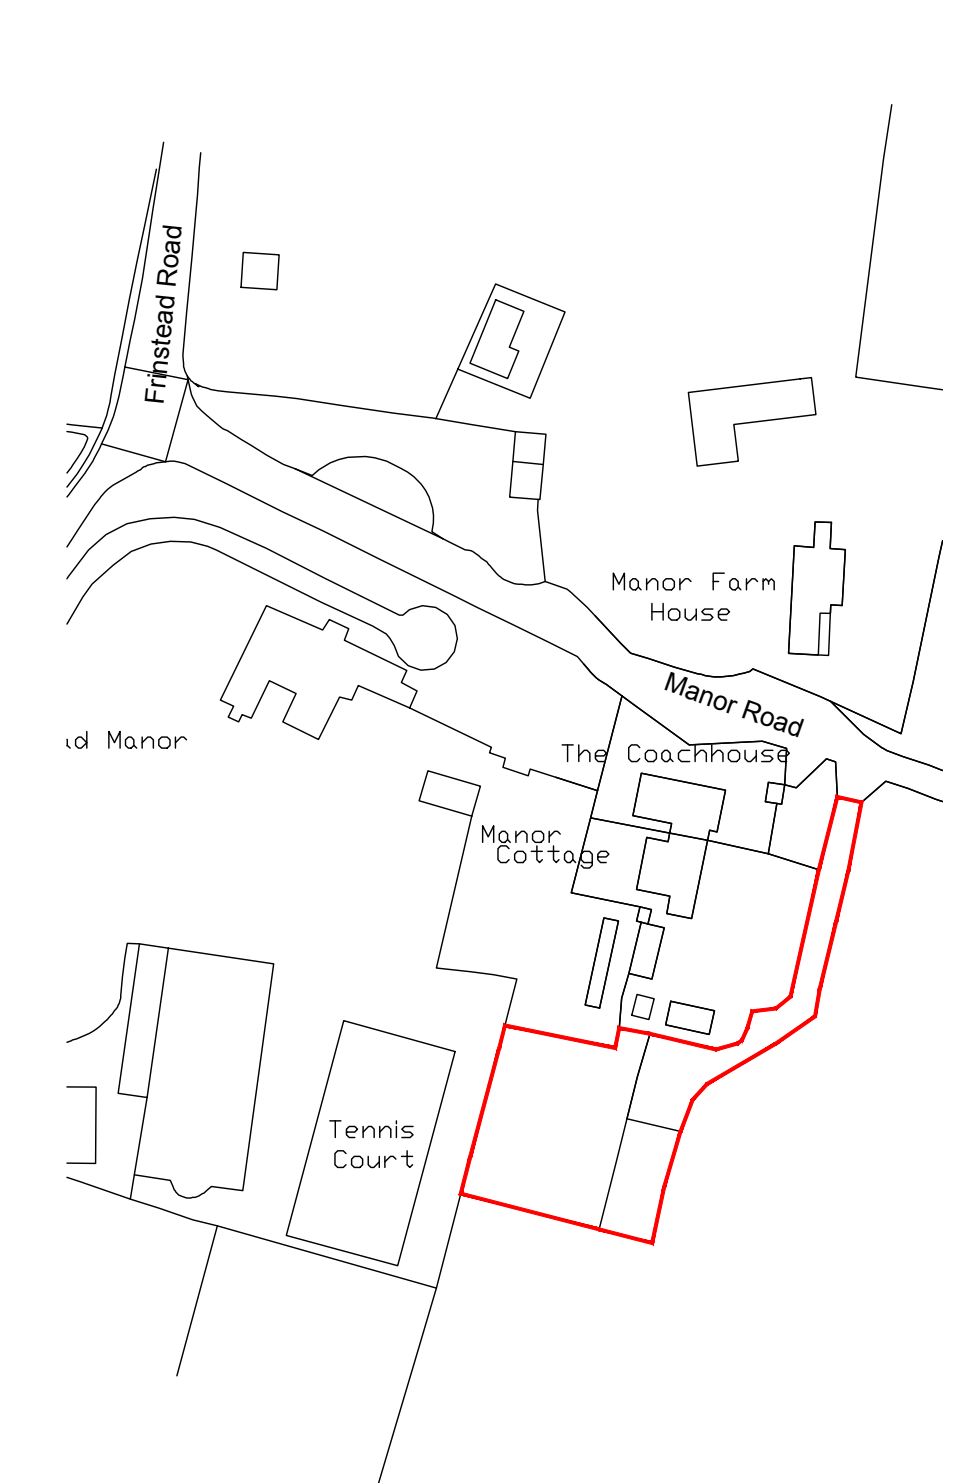

**Block Plan (Scale 1:200)**

**Location Plan (Scale 1:1250)**

Rev	Date	Description

Client / Project  
**Milstead Manor - Legacy Trust**  
**Proposed Agricultural Building**  
 Milstead Manor Farm  
 Land off Manor Road  
 Milstead, Kent

Drawing Description  
**Existing Location & Site Plans**

Scale  
 1:1250 & 1:200 @ A3

Date  
 September 2021

Drawing Number  
**21\_100\_01**

Revision