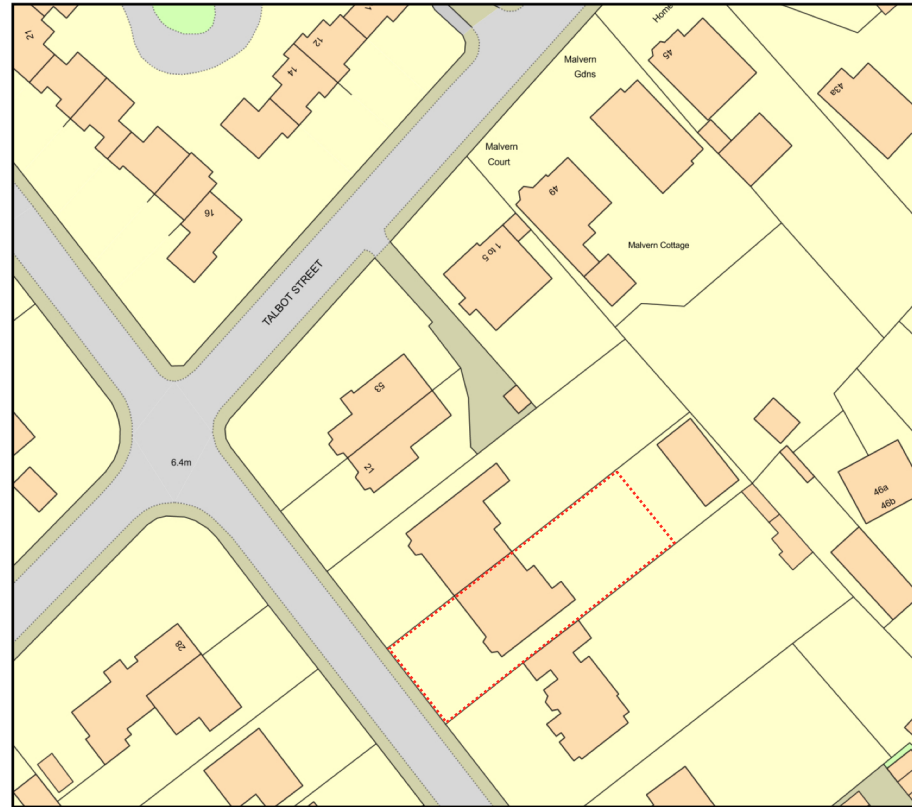

# 25 Duke Street Location Plan

Plan Produced for: **Liam Scott**

Date Produced: 07 Jul 2021

Plan Reference Number: TQRQM21188104719225

Scale: 1:1250 @ A4