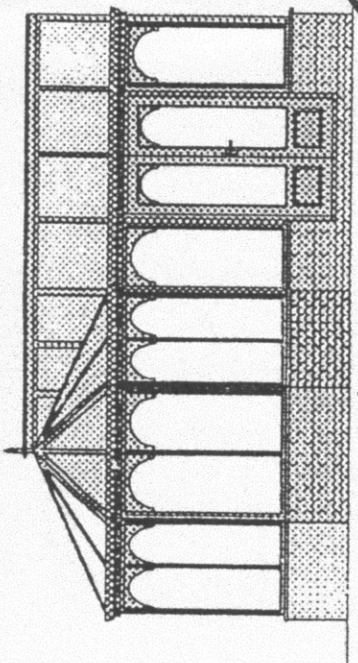

Ref 3

MR CAIRNS 2 BEECH DRIVE ELLINGTON
TEL 860418.

TRIPLE POLY CARB ROOF (CLEAR)
TOUGHENED SAFETY GLASS FITTED ON DWARF WALL
BRICKS TO MATCH HOUSE
WHITE PVC CONSERVATORY

NEXT DOOR
SEMI

5'-700
5050mm