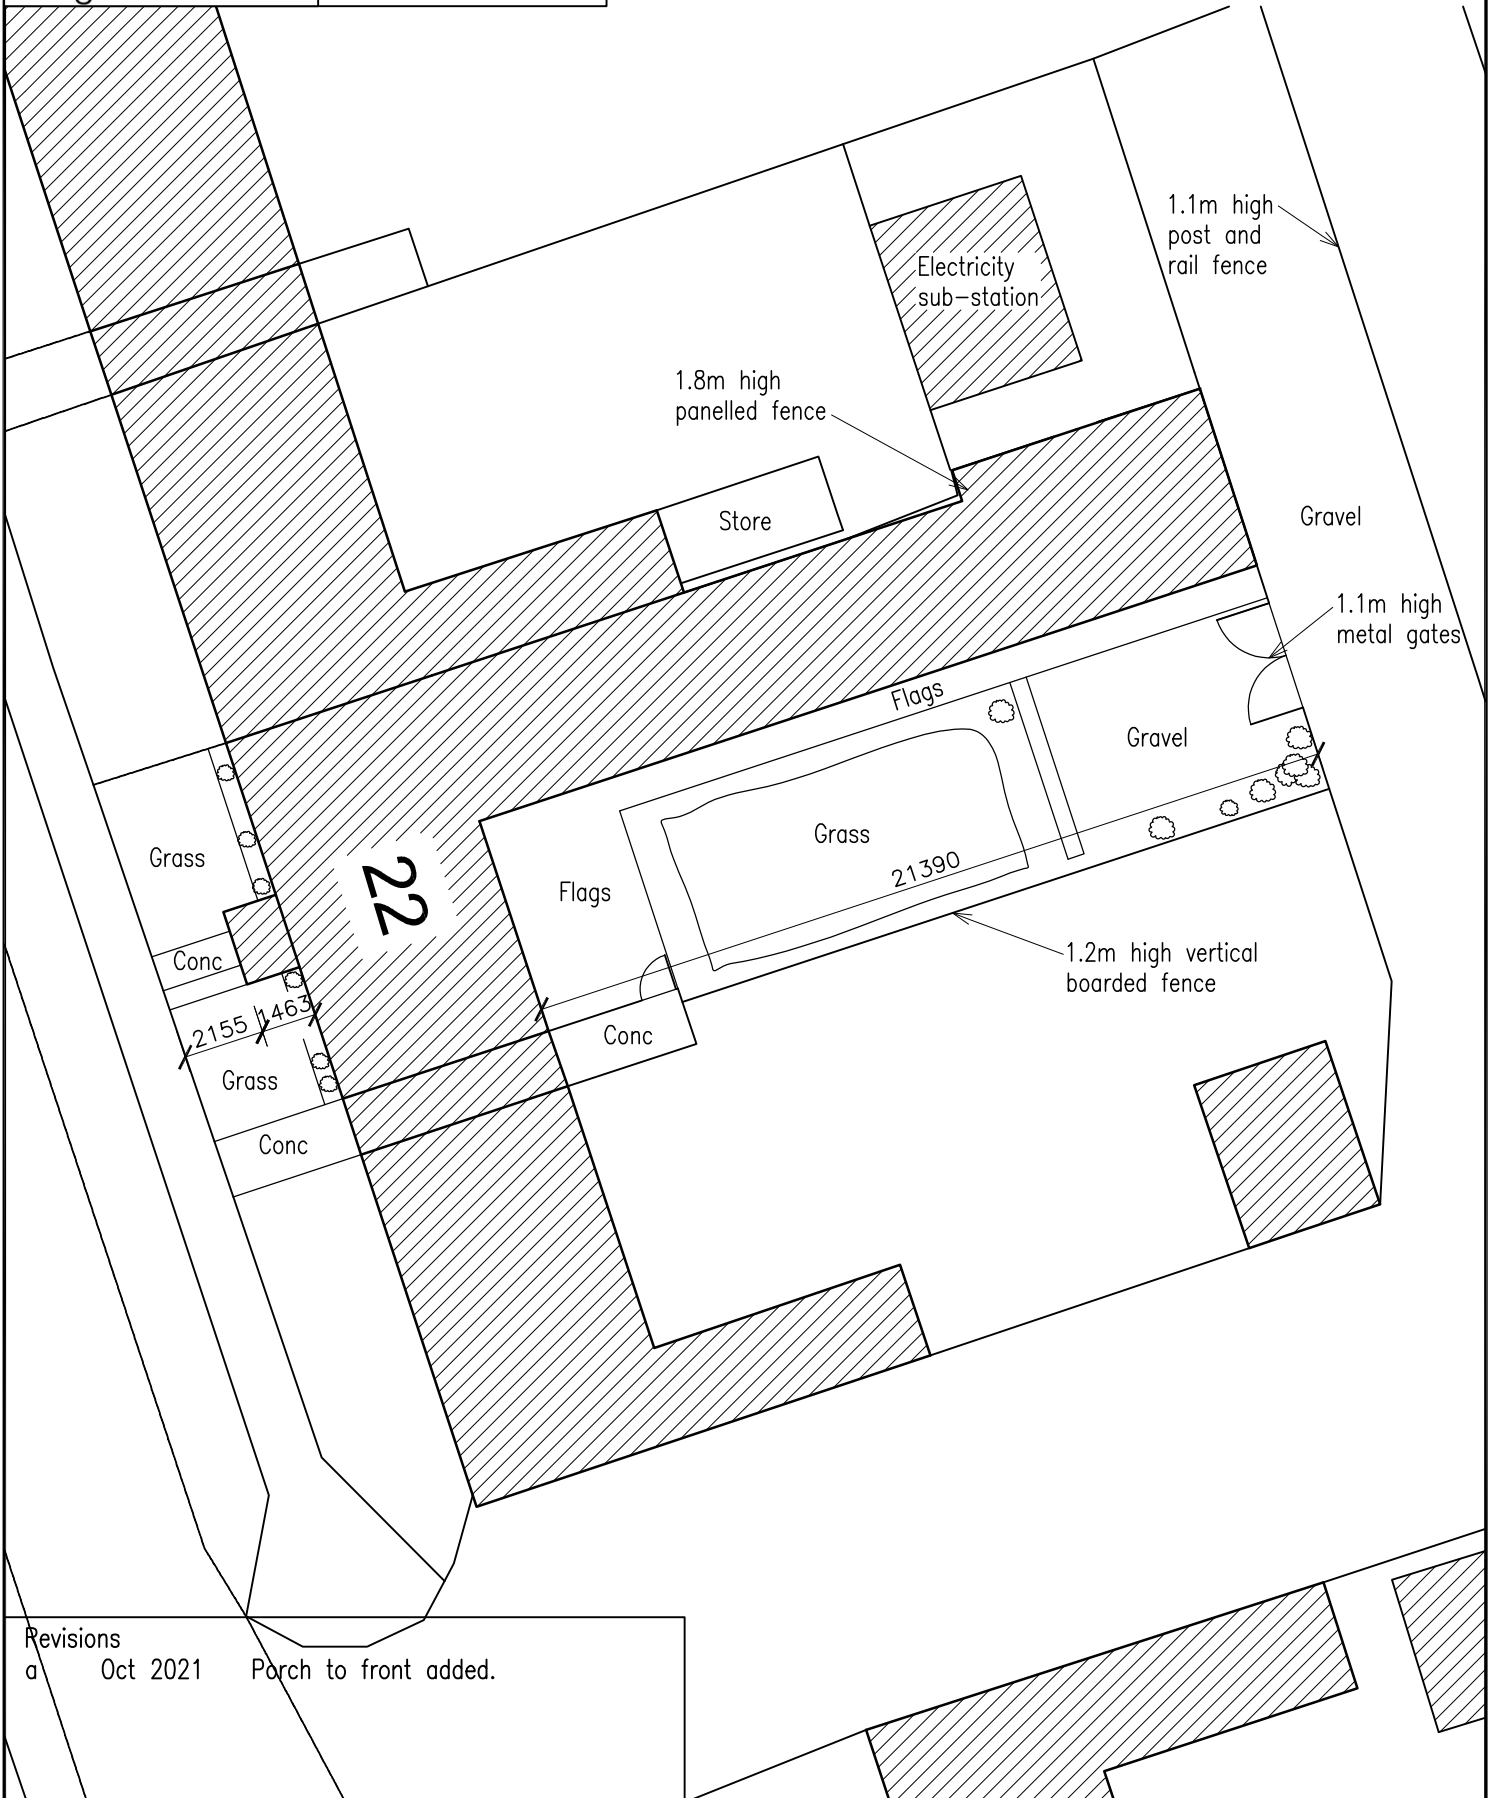

Revisions

a Oct 2021 Porch to front added.

Project
Proposed Rear Extension
22 South End
Kielder

Title
Site Plan
As Proposed

Scales @ A4: 1:200

Dwg No: **210702/P03a**