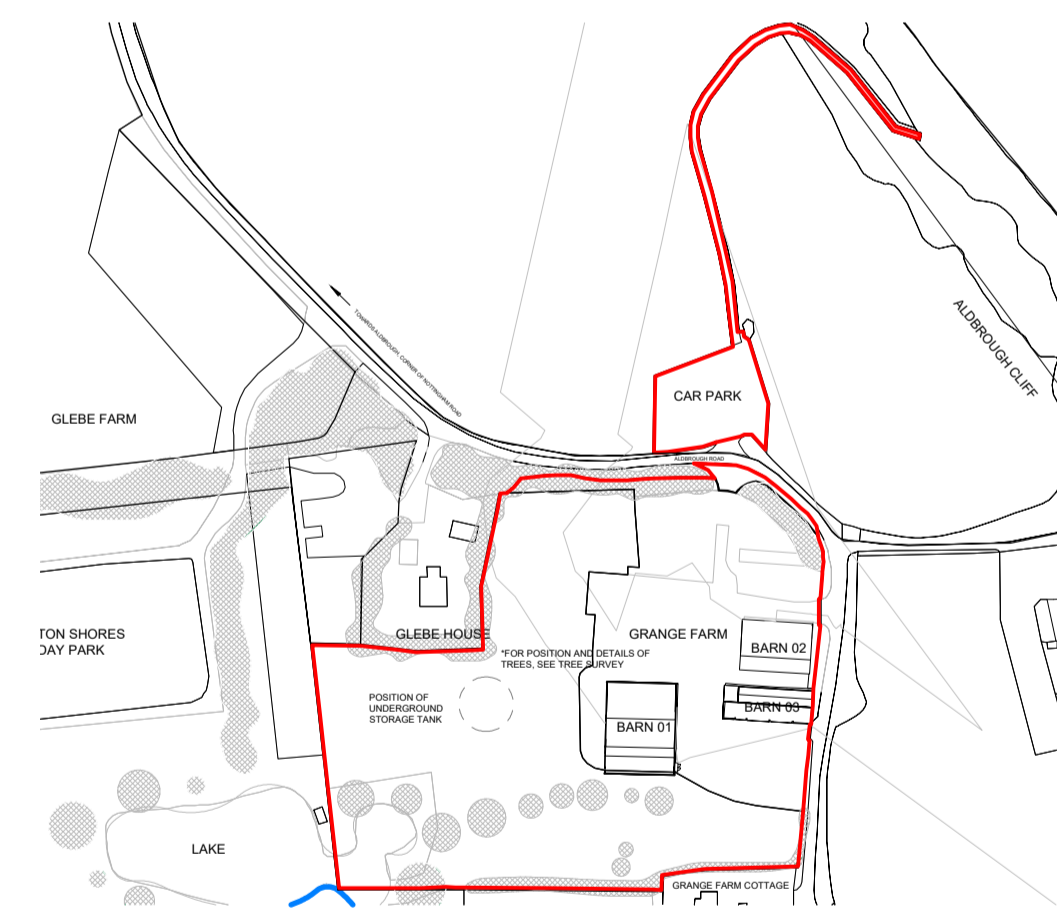

DATE	NOTES	BY	REV
22.09.21	First Draft For Client Approval	CL	A
05.10.21	Validation Amendments	CL	B

PROJECT TITLE Diving Complex, Club House, Boat Store and Cafe	CLIENT Caley Partners, Glebe Farm, East Newton, Aldbrough
DRAWING STAGE Planning	SCALE Various @ A1
SHEET TITLE Site and Location Plans	PROJECT NUMBER HU11-2671
CHK WS	DRAWN BY C.Lawson
REV B	SHT 001