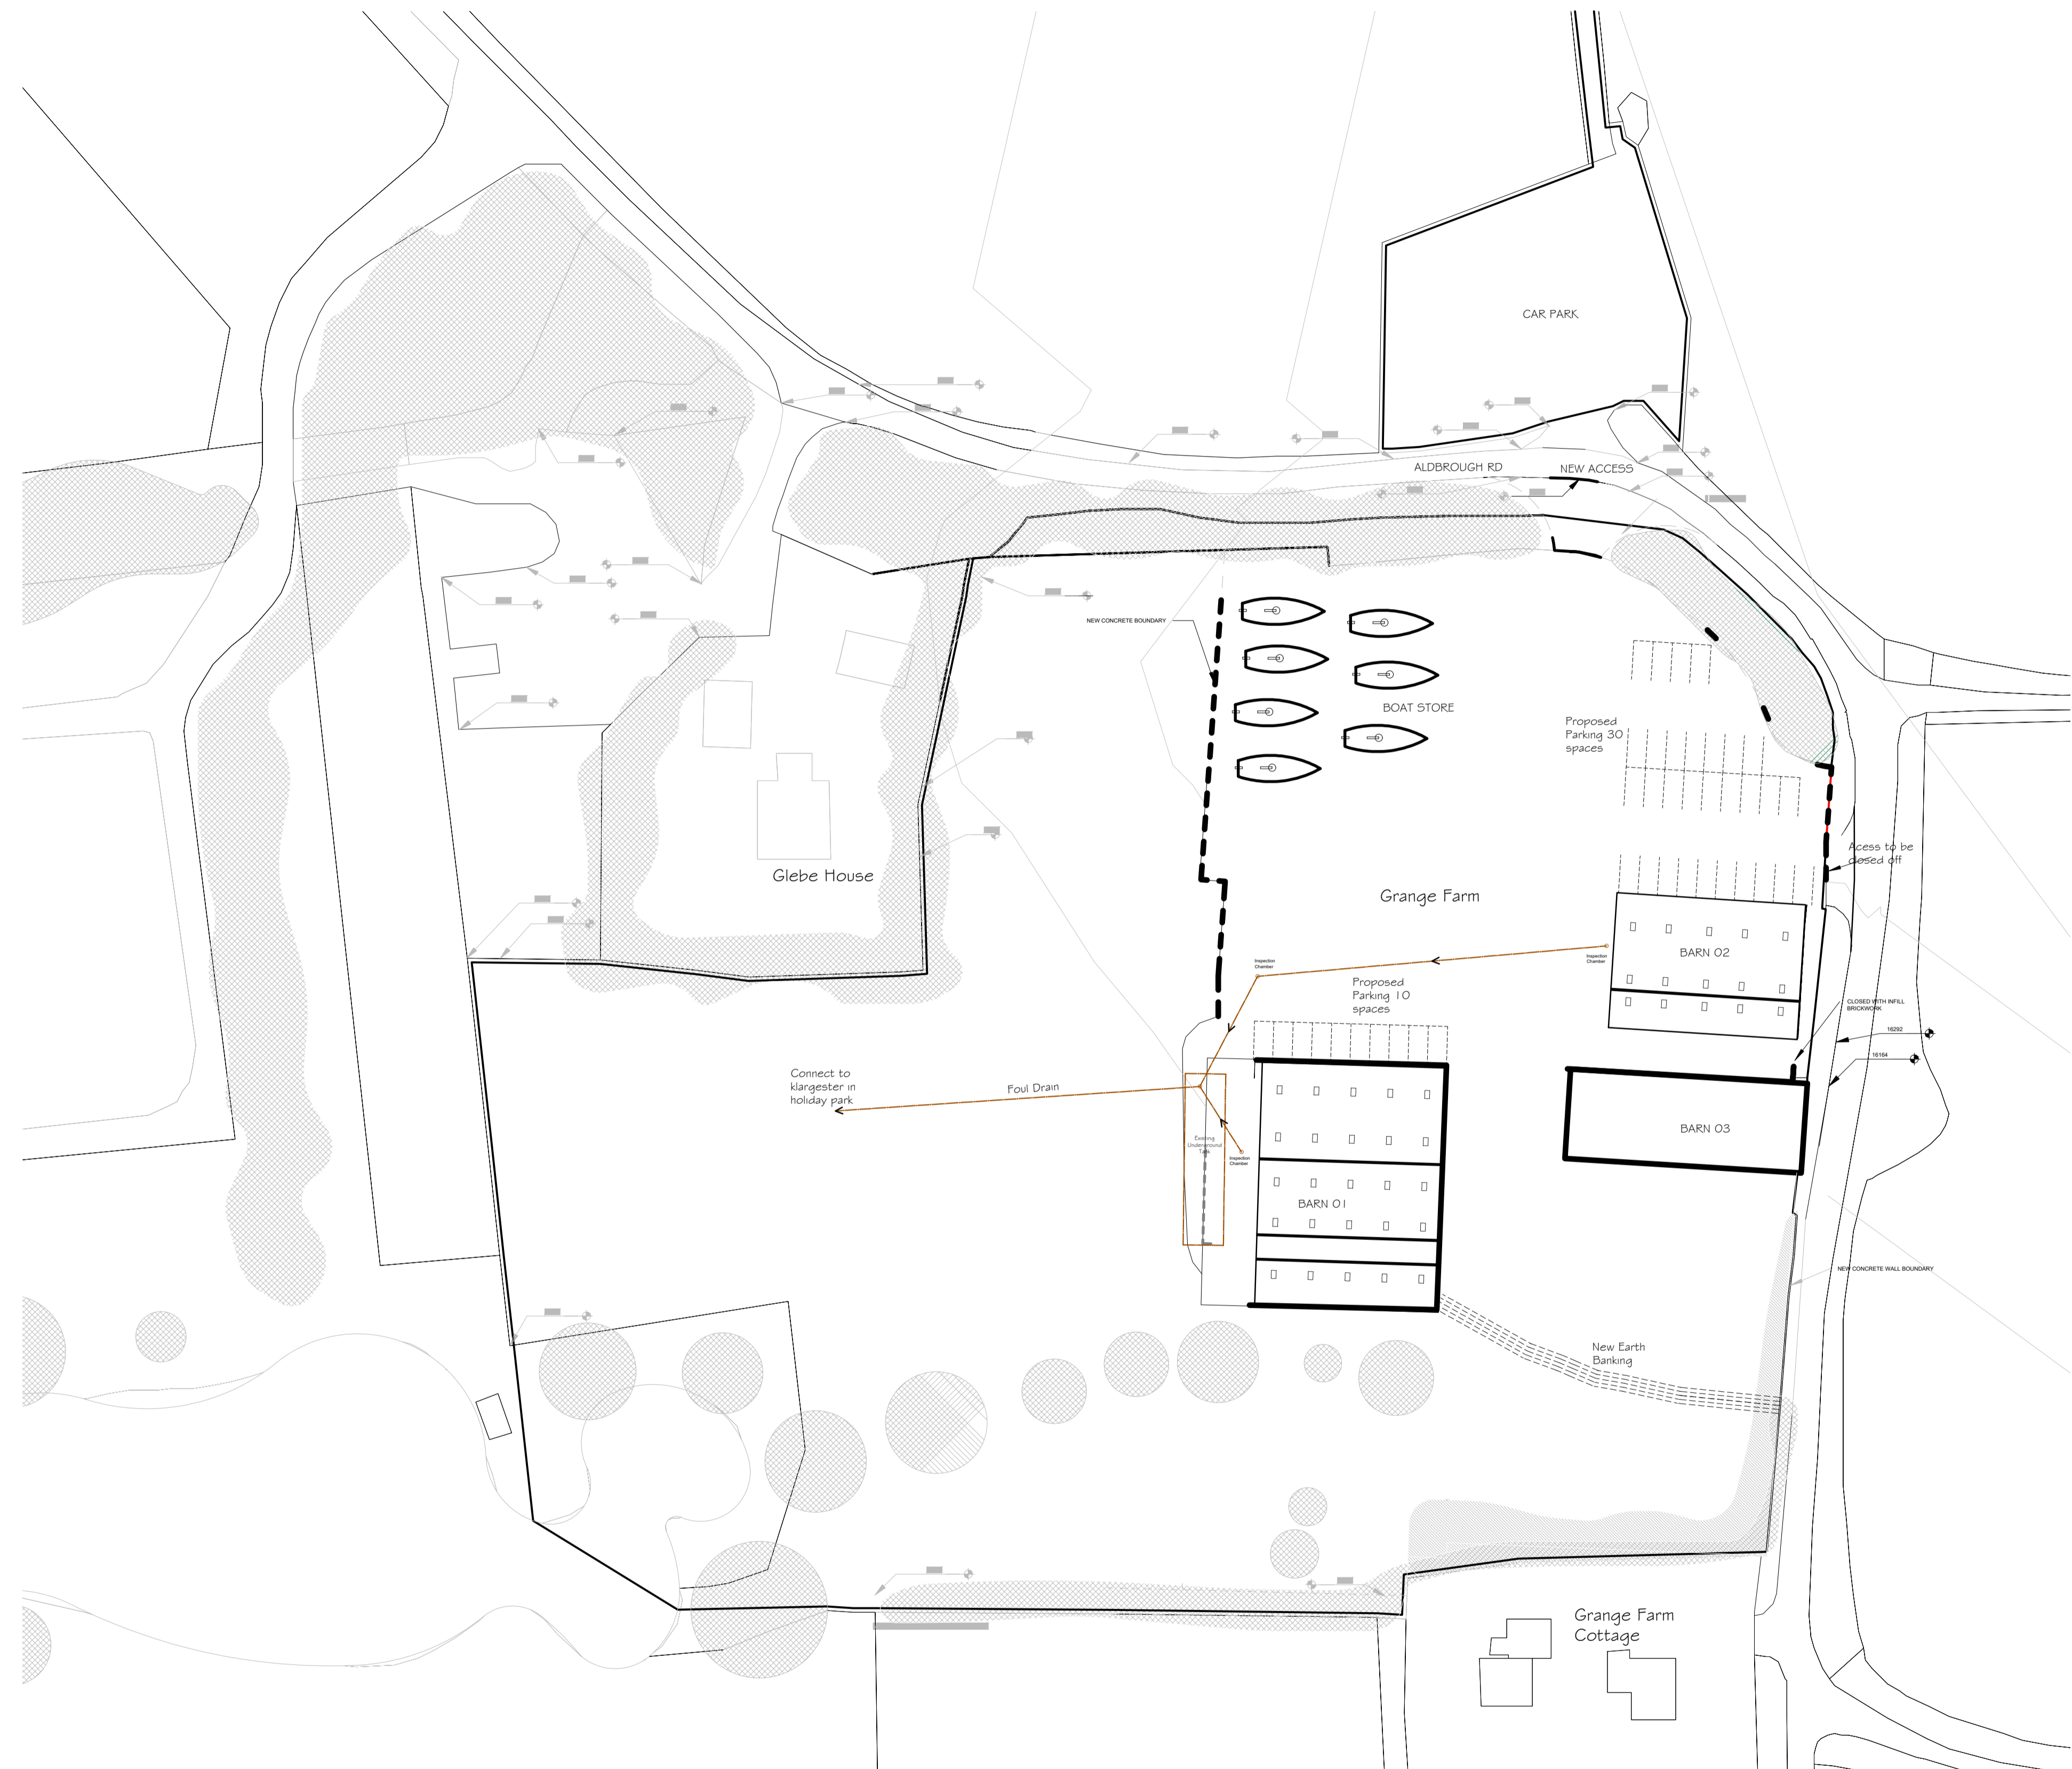

DATE	NOTES	BY	REV
22.09.21	First Draft For Client Approval	CL	A
05.10.21	Validation Amendments	CL	B

PROJECT TITLE Diving Complex, Club House, Boat Store and Cafe	CLIENT Caley Partners, Glebe Farm, East Newton, Aldbrough
DRAWING STAGE Planning	SCALE Various @ A1
SHEET TITLE Site and Location Plans	PROJECT NUMBER HU11-2671
CHK WS	DRAWN BY C.Lawson
REV B	SHT 001