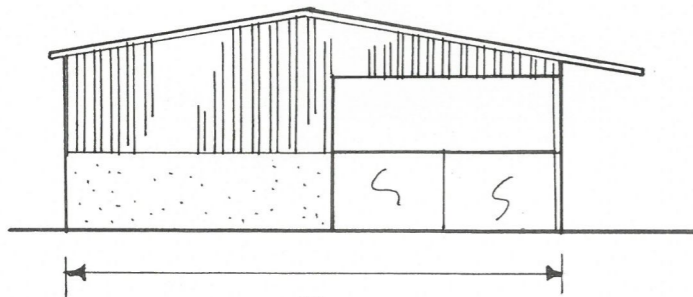

WEST ELEVATION

EAST ELEVATION

SOUTH ELEVATION

13m

NORTH ELEVATION

<b>PLAN</b>	KCC2810/13		
<b>TITLE</b>	Cattle and Poultry Shed Elevations		
<b>SITE</b>	Fairspear Farm		
<b>CLIENT</b>	Messrs Adams		
<b>NUMBER</b>	KCC2810/13 09/21cb		
<b>DATE</b>	Sept 2021	<b>SCALE</b>	1:200 at A3
KERNON COUNTRYSIDE CONSULTANTS LTD Greenacres Barn, Purton Stoke, Swindon SN5 4LL Tel 01793 771333 Email info@kernon.co.uk			