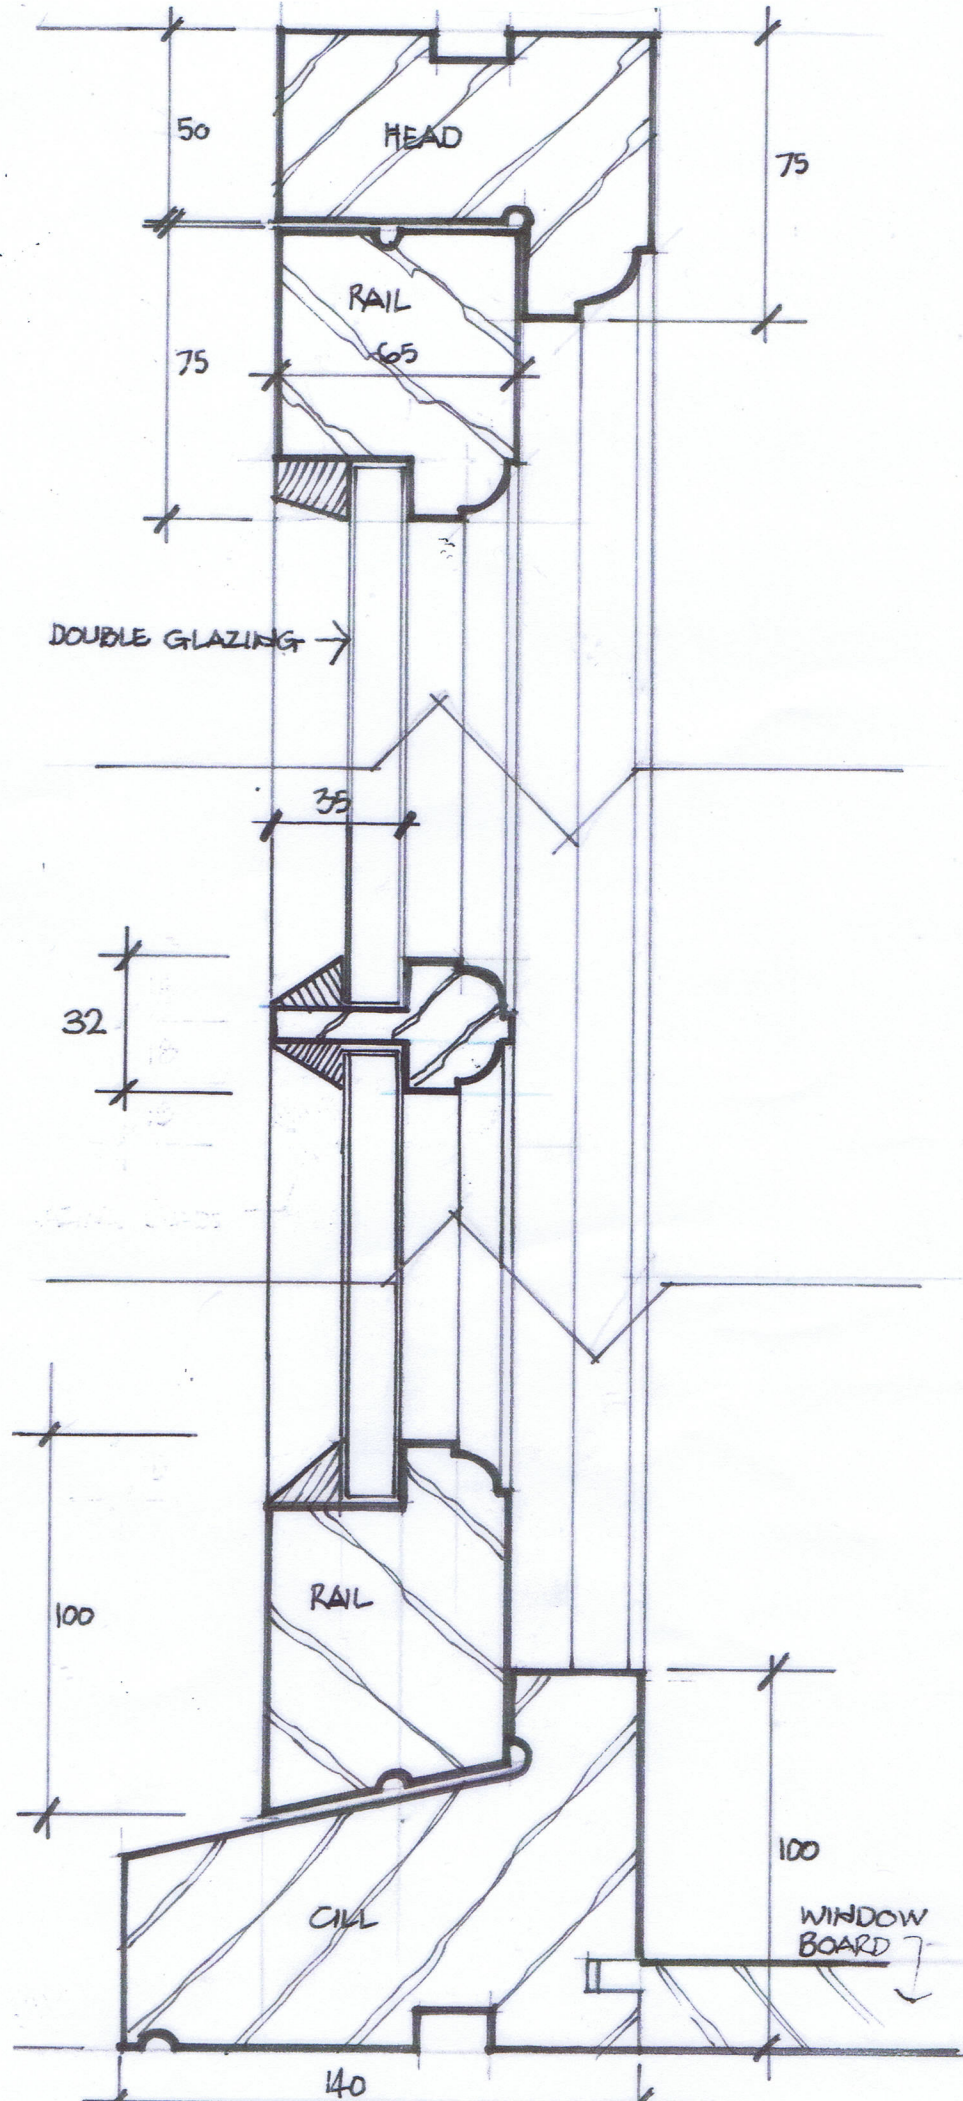

JPD Architecture UK Ltd.

The Studio, Tower Farm House, Faversham Road, Boughton Aluph
Ashford, Kent TN25 4HT

tele : 01233 639822

web : www.jparchitecture.co.uk

Typical Casement Window Details

Scale : Half Full Size

SECTION · A-A ~ 1/2 FS.

PLAN · B-B ~ 1/2 FS. SCALE