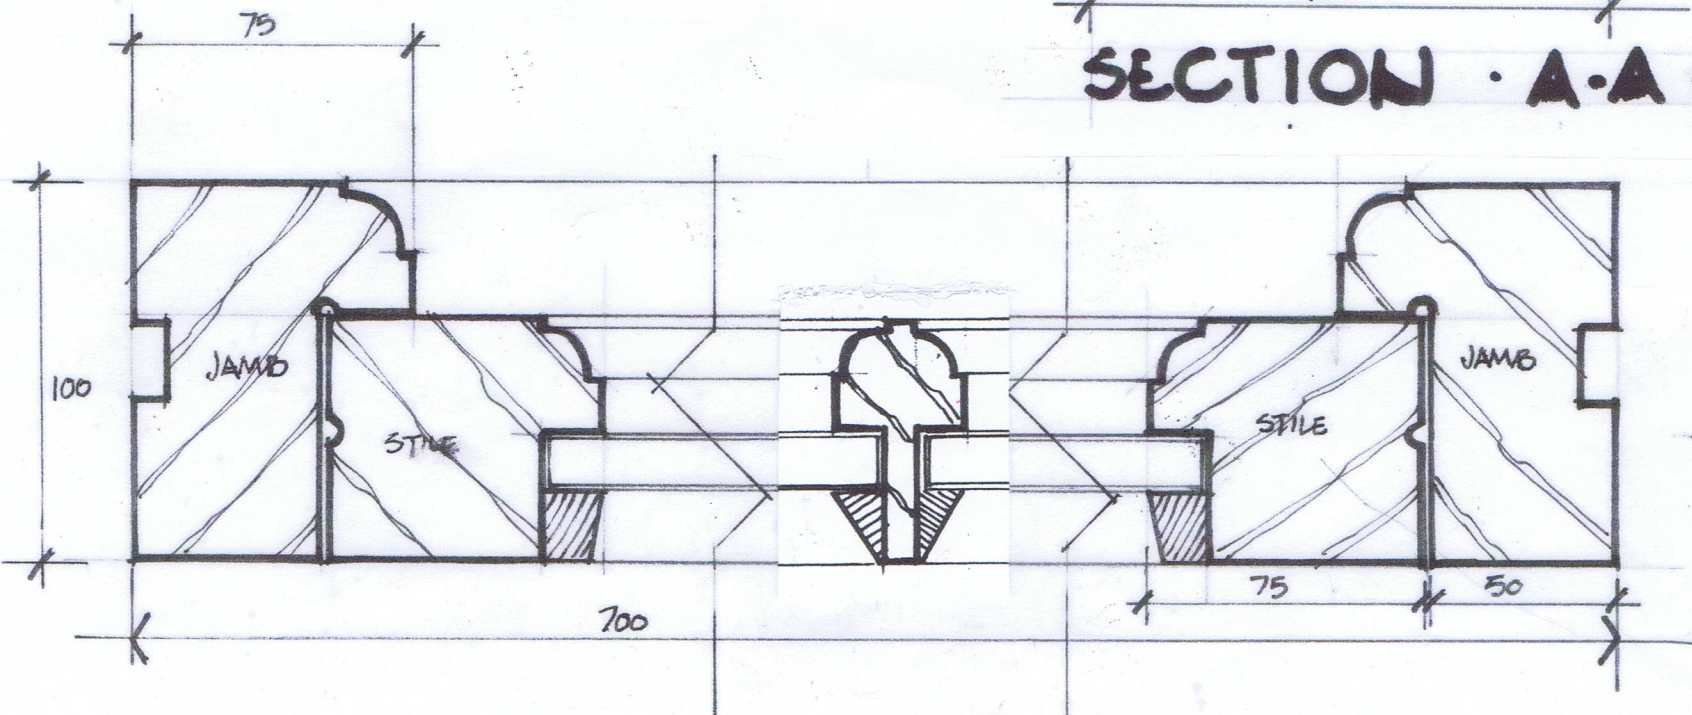

JPD Architecture UK Ltd.

The Studio, Tower Farm House, Faversham Road, Boughton Aluph
Ashford, Kent TN25 4HT

tele : 01233 639822

web : www.jparchitecture.co.uk

Typical Casement Window Details

Scale : Half Full Size

SECTION · A-A ~ 1/2 FS.

PLAN · B-B ~ 1/2 FS. SCALE