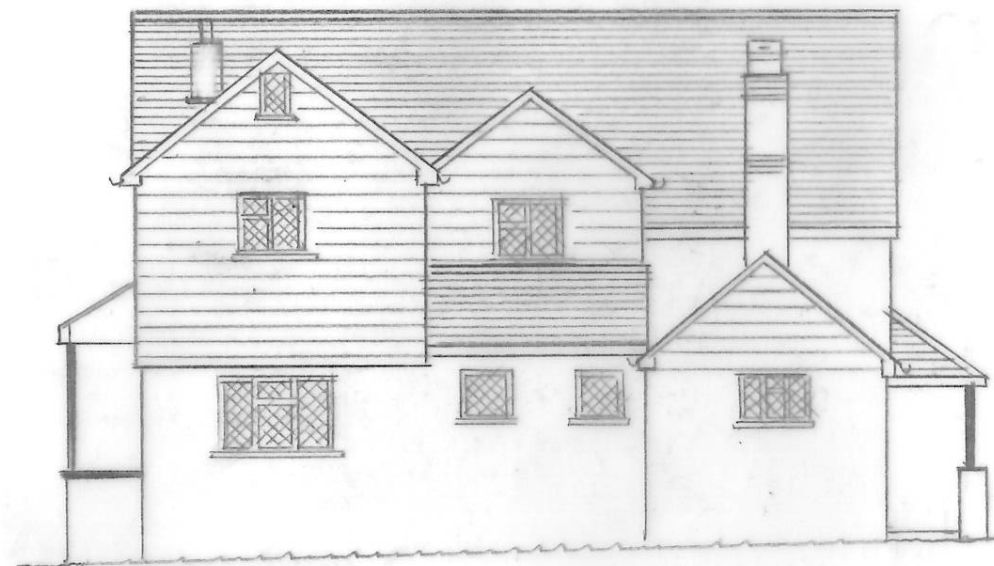

PROPOSED SOUTH EAST - ROADSIDE ELEVATION

PROPOSED SOUTH WEST - SIDE ELEVATION

PROPOSED NORTH EAST - DRIVEWAY ELEVATION

NORTH WEST ELEVATION - NO CHANGE

H Plans Limited.
 Telephone Number: 07887 606742
 E-Mail Address: hplansltd@hotmail.co.uk

Revisions: A: REAR ELEV ADDED

© This drawing is the property and copyright of H Plans Ltd. and shall not, without written consent, be copied, reproduced or communicated to a third party.

Project:
 LITTLE BRAGMANS BRAGMANS
 LANE, BELSIZO, SARRETT, HELE

Client:
 MR. + MRS.
 POWERS

Drawing Title:
 PROPOSED ELEVATIONS

Scale: 1/100

Date: 22/07/2021

Drawing No:
 21/0635/06

Rev:
 A