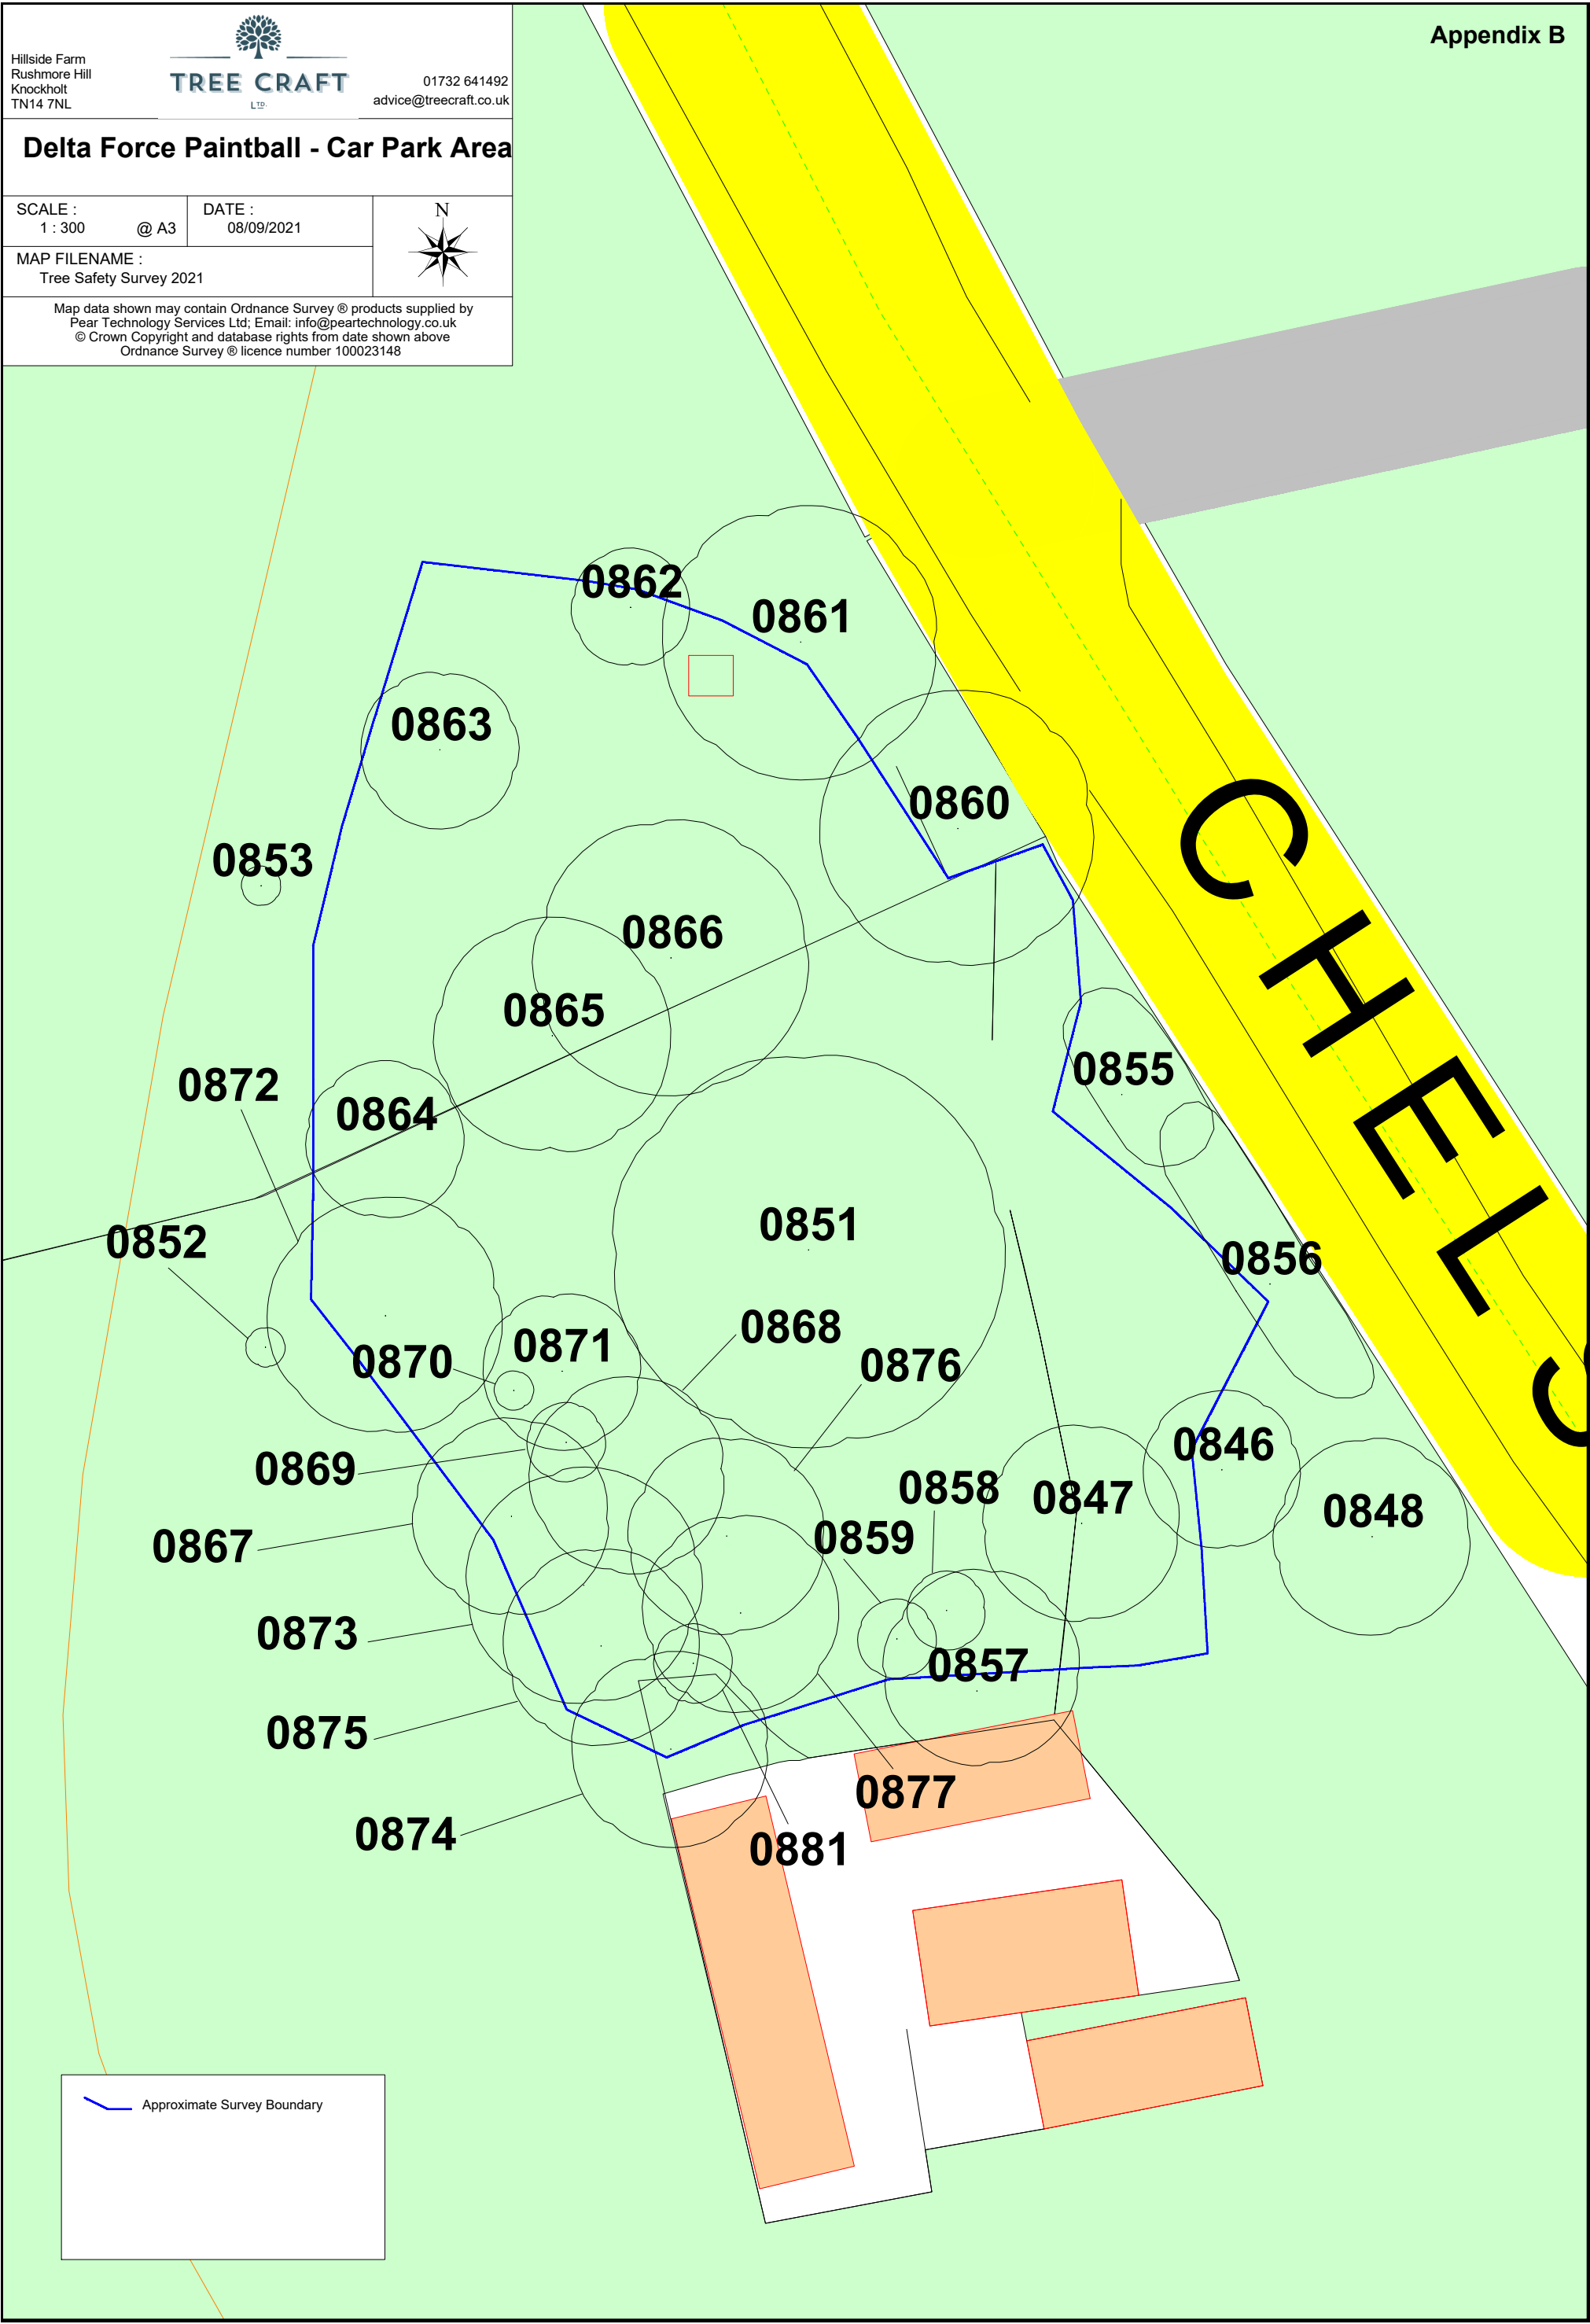

Hillside Farm  
Rushmore Hill  
Knockholt  
TN14 7NL

01732 641492  
advice@treecraft.co.uk

**Delta Force Paintball - Car Park Area**

SCALE : 1 : 300 @ A3 DATE : 08/09/2021

MAP FILENAME :  
Tree Safety Survey 2021

Map data shown may contain Ordnance Survey © products supplied by  
Pear Technology Services Ltd; Email: info@peartechology.co.uk  
© Crown Copyright and database rights from date shown above  
Ordnance Survey © licence number 100023148

— Approximate Survey Boundary