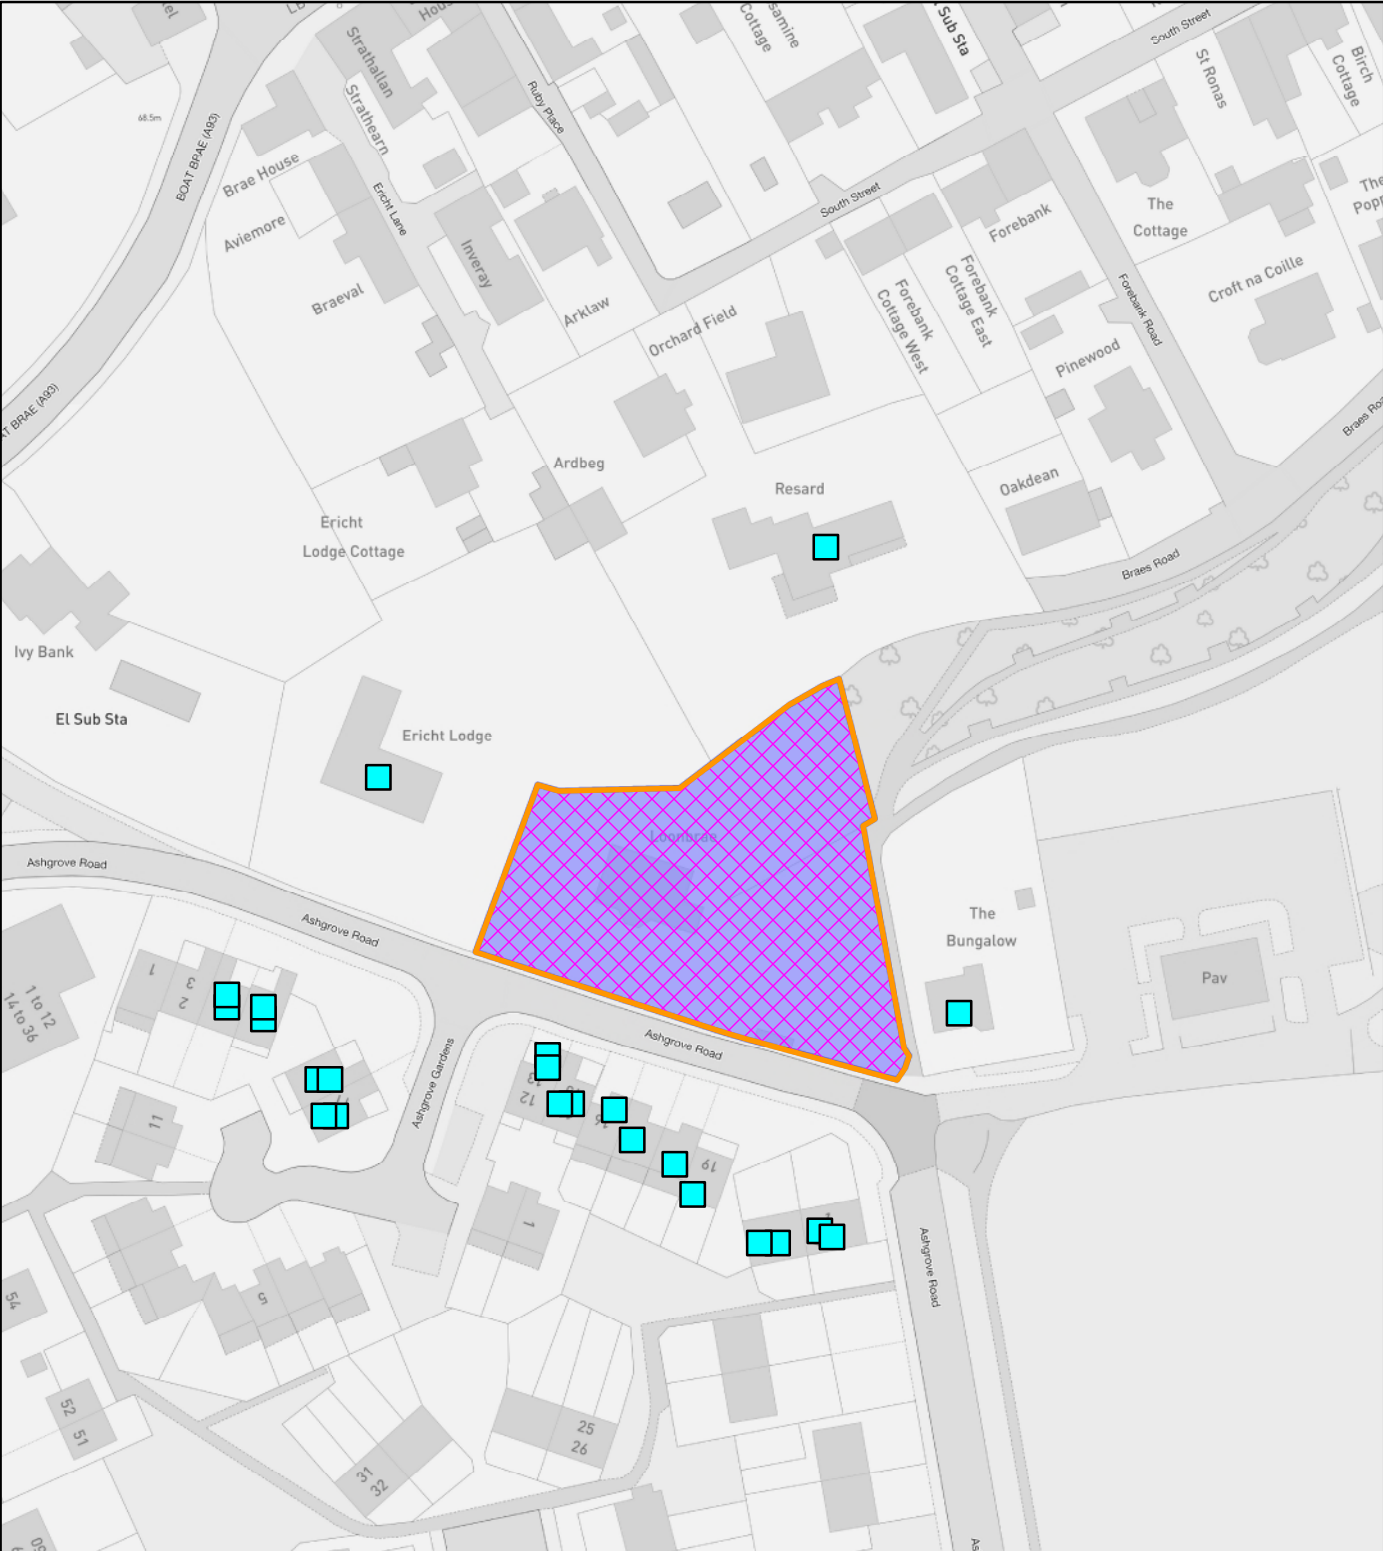

Perth & Kinross Council

NEIGHBOUR NOTIFICATION

Location Plan showing planning application site

This map is for Neighbour Notification ONLY. It must not be reproduced or used for any other purpose.

© Crown copyright [and database rights] 2021 OS 100016971. You are permitted to use this data solely to enable you to respond to, or interact with, the organisation that provided you with the data. You are not permitted to copy, sub-licence, distribute or sell any of this data to third parties in any form.