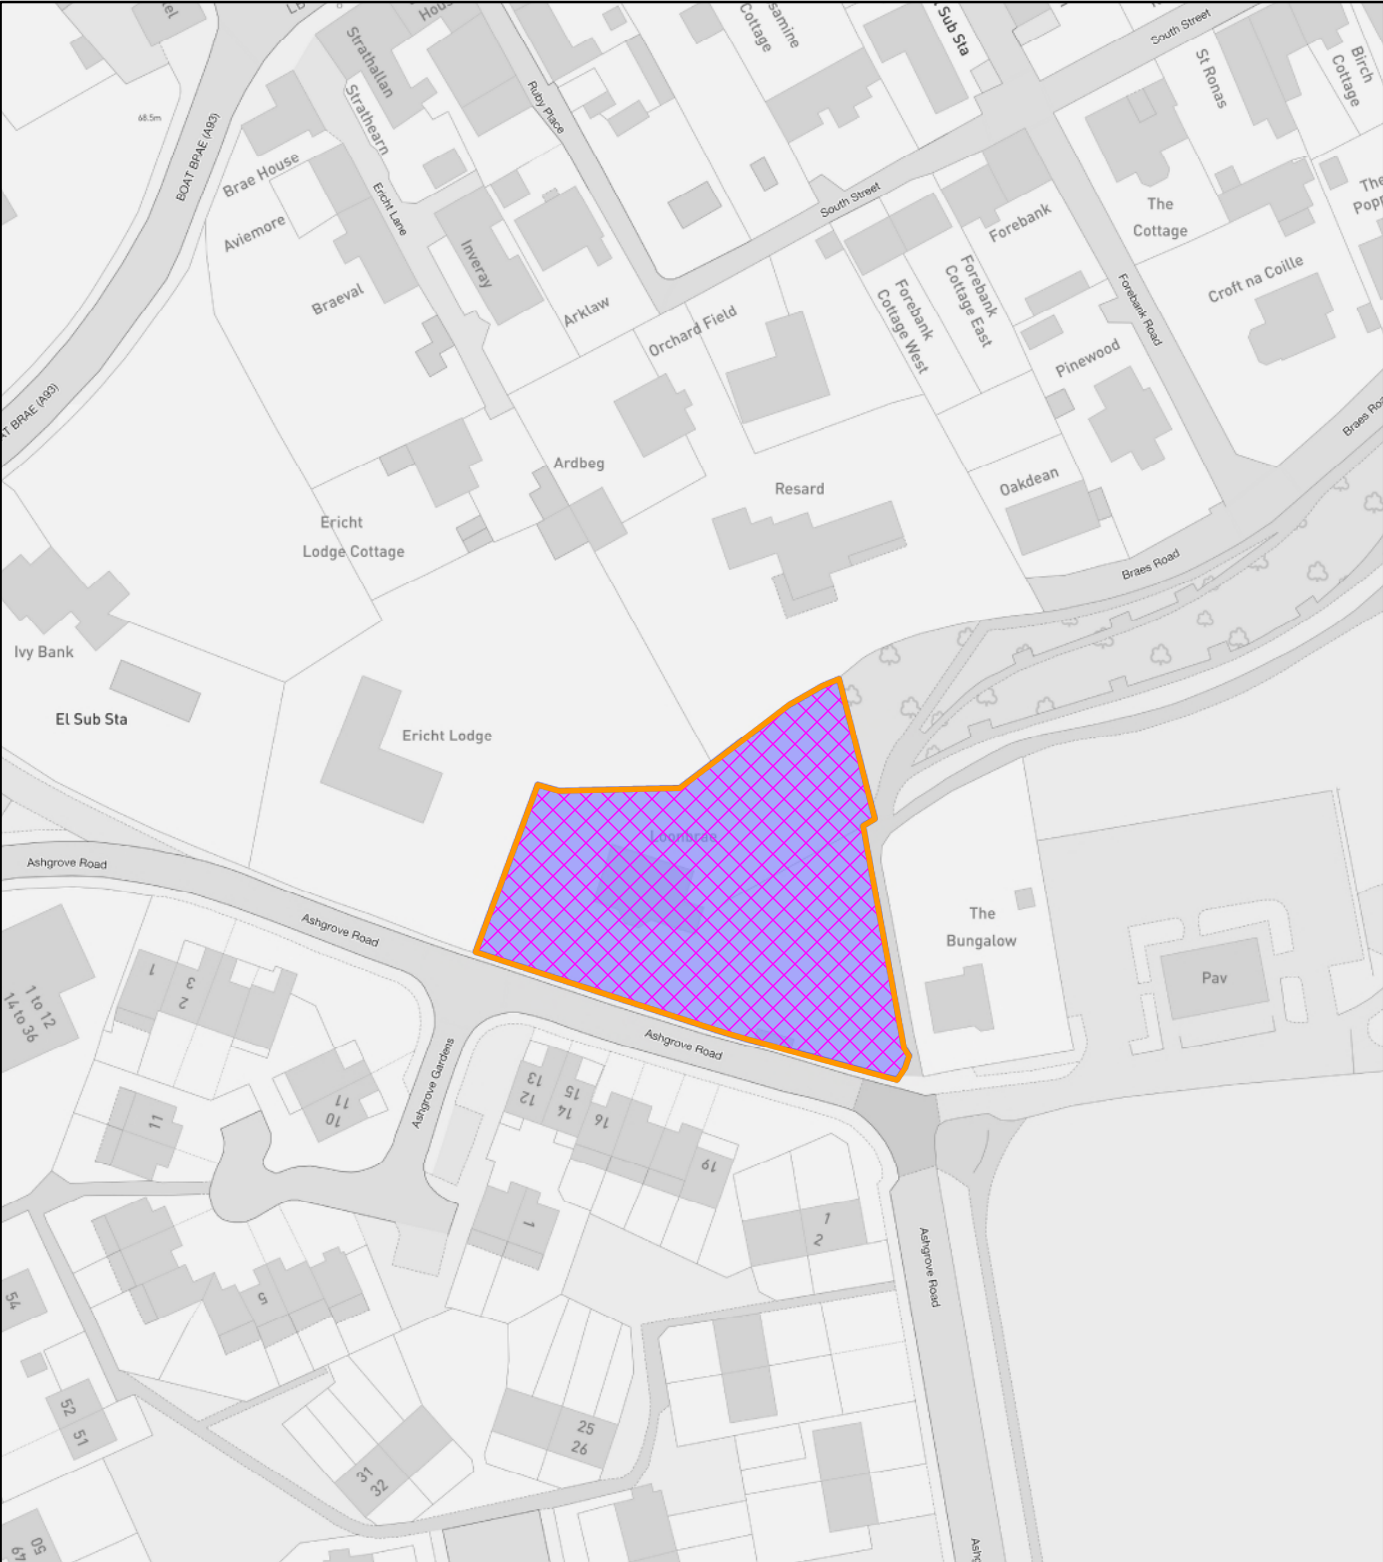

Perth & Kinross Council

NEIGHBOUR NOTIFICATION

Location Plan showing planning application site

This map is for Neighbour Notification ONLY. It must not be reproduced or used for any other purpose.

© Crown copyright [and database rights] 2021 OS 100016971. You are permitted to use this data solely to enable you to respond to, or interact with, the organisation that provided you with the data. You are not permitted to copy, sub-licence, distribute or sell any of this data to third parties in any form.