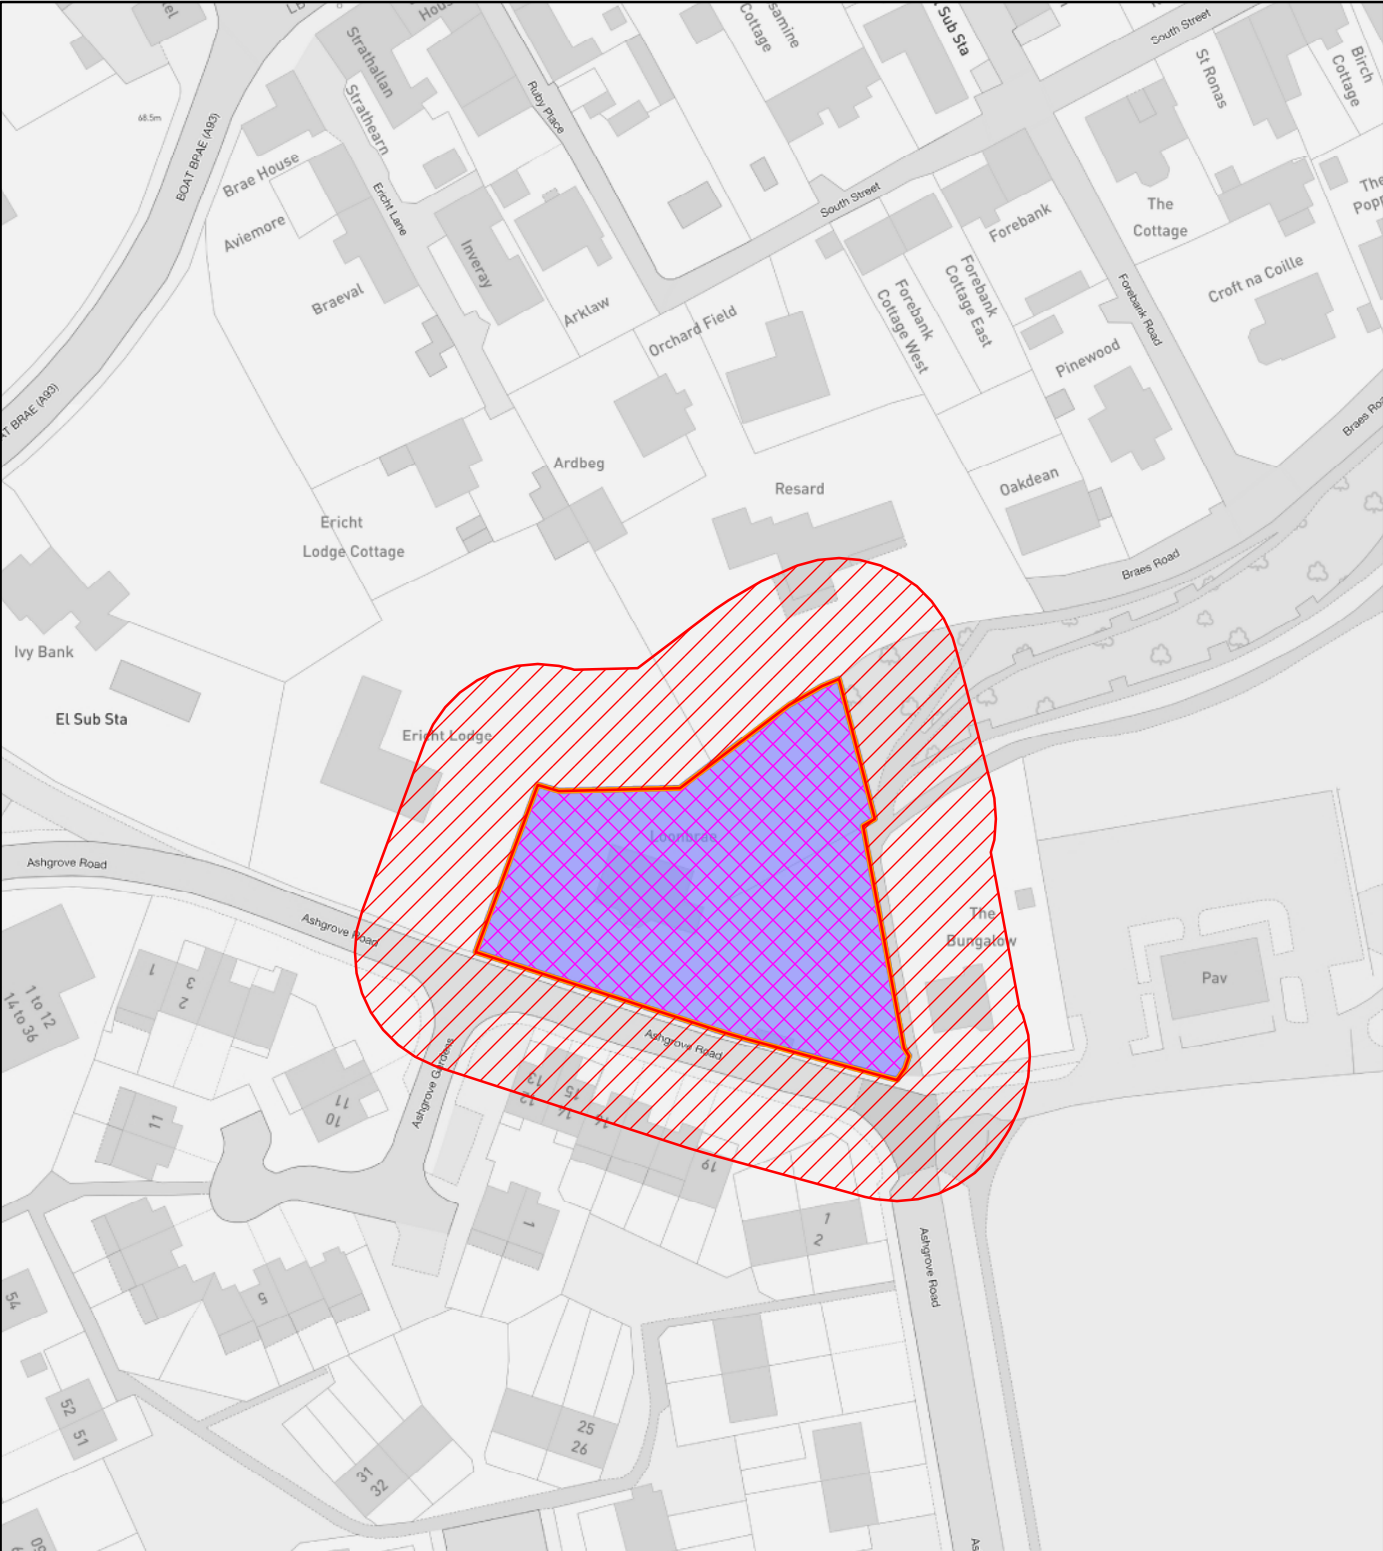

Perth & Kinross Council

NEIGHBOUR NOTIFICATION

Location Plan showing planning application site

This map is for Neighbour Notification ONLY. It must not be reproduced or used for any other purpose.

© Crown copyright [and database rights] 2021 OS 100016971. You are permitted to use this data solely to enable you to respond to, or interact with, the organisation that provided you with the data. You are not permitted to copy, sub-licence, distribute or sell any of this data to third parties in any form.