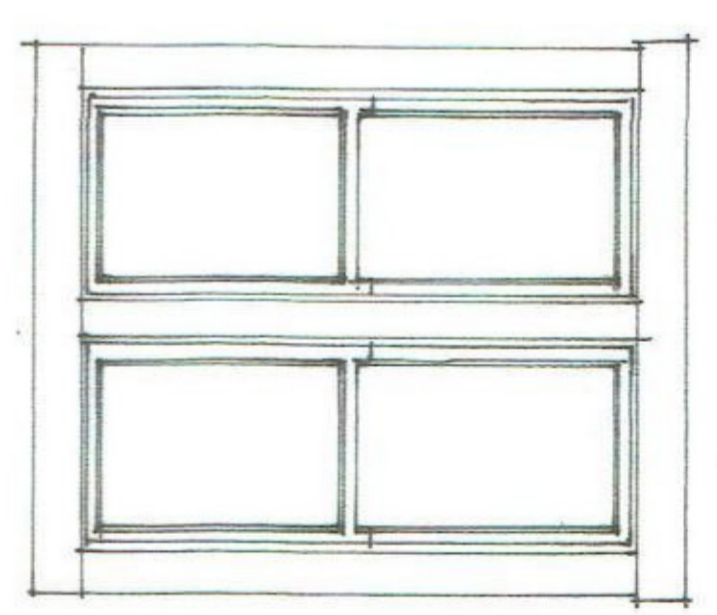

client: Mr. A. Robertson
 project: Replacement windows, Flat 2/1, 30 Kingsborough Gardens, Glasgow.
 title: Elevations as existing.
 job no. 2116 drg. no.01 scale: 1:50 drawn: PKR date:15/09/21

Front 0 1 2 3 4 5

Rear elevations as existing 1:50 BASEMENT LEVEL NOT