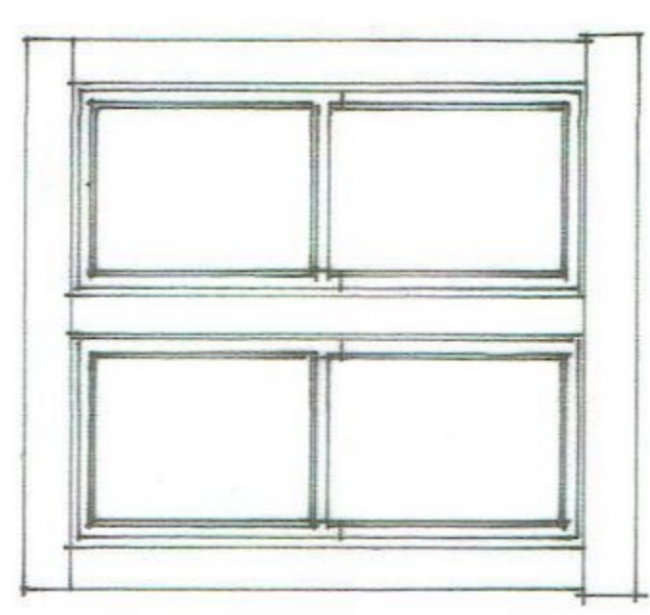

client: Mr. A. Robertson
 project: Replacement windows, Flat 2/1, 30 Kingsborough Gardens, Glasgow.
 title: Elevations as existing.
 job no. 2116 drg. no.01 scale: 1:50 drawn: PKR date:15/09/21

Front 0 1 2 3 4 5

Rear elevations as existing 1:50 BASEMENT LEVEL NOT