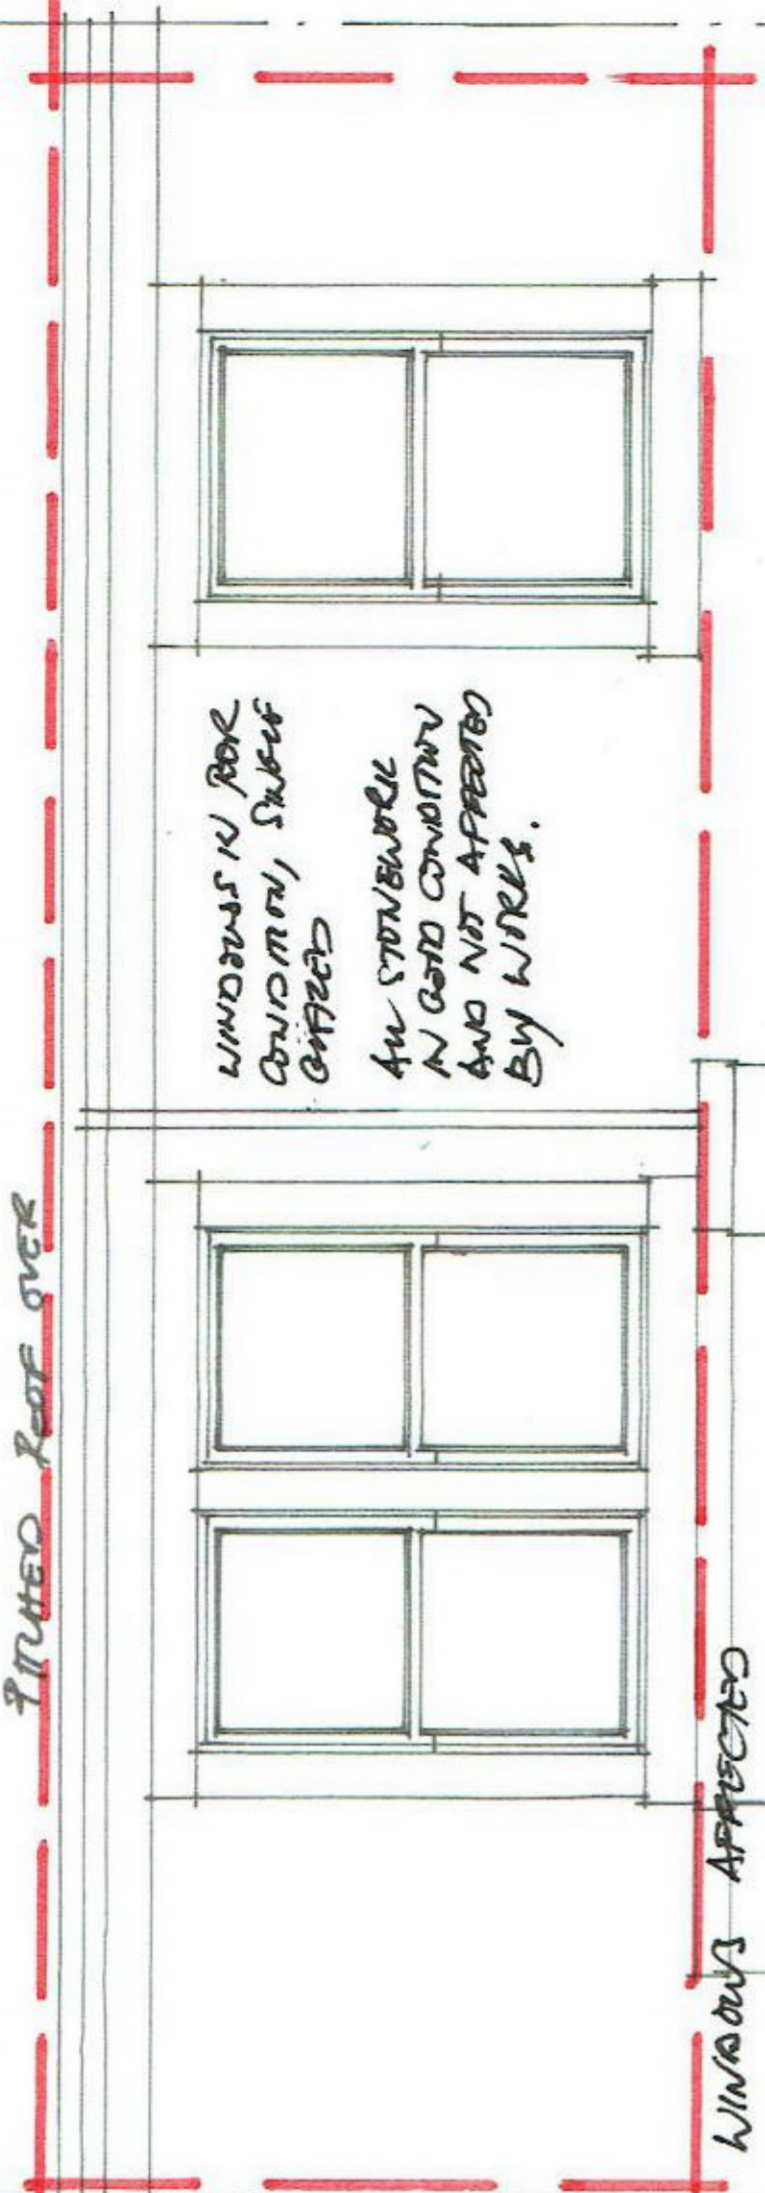

client: Mr. A. Robertson
 project: Replacement windows, Flat 2/1, 30 Kingsborough Gardens, Glasgow.
 title: Elevations as existing.
 job no. 2116 drg. no.01 scale: 1:50 drawn: PKR date:15/09/21

Front 0 1 2 3 4 5

Rear elevations as existing 1:50 BASEMENT LEVEL NOT