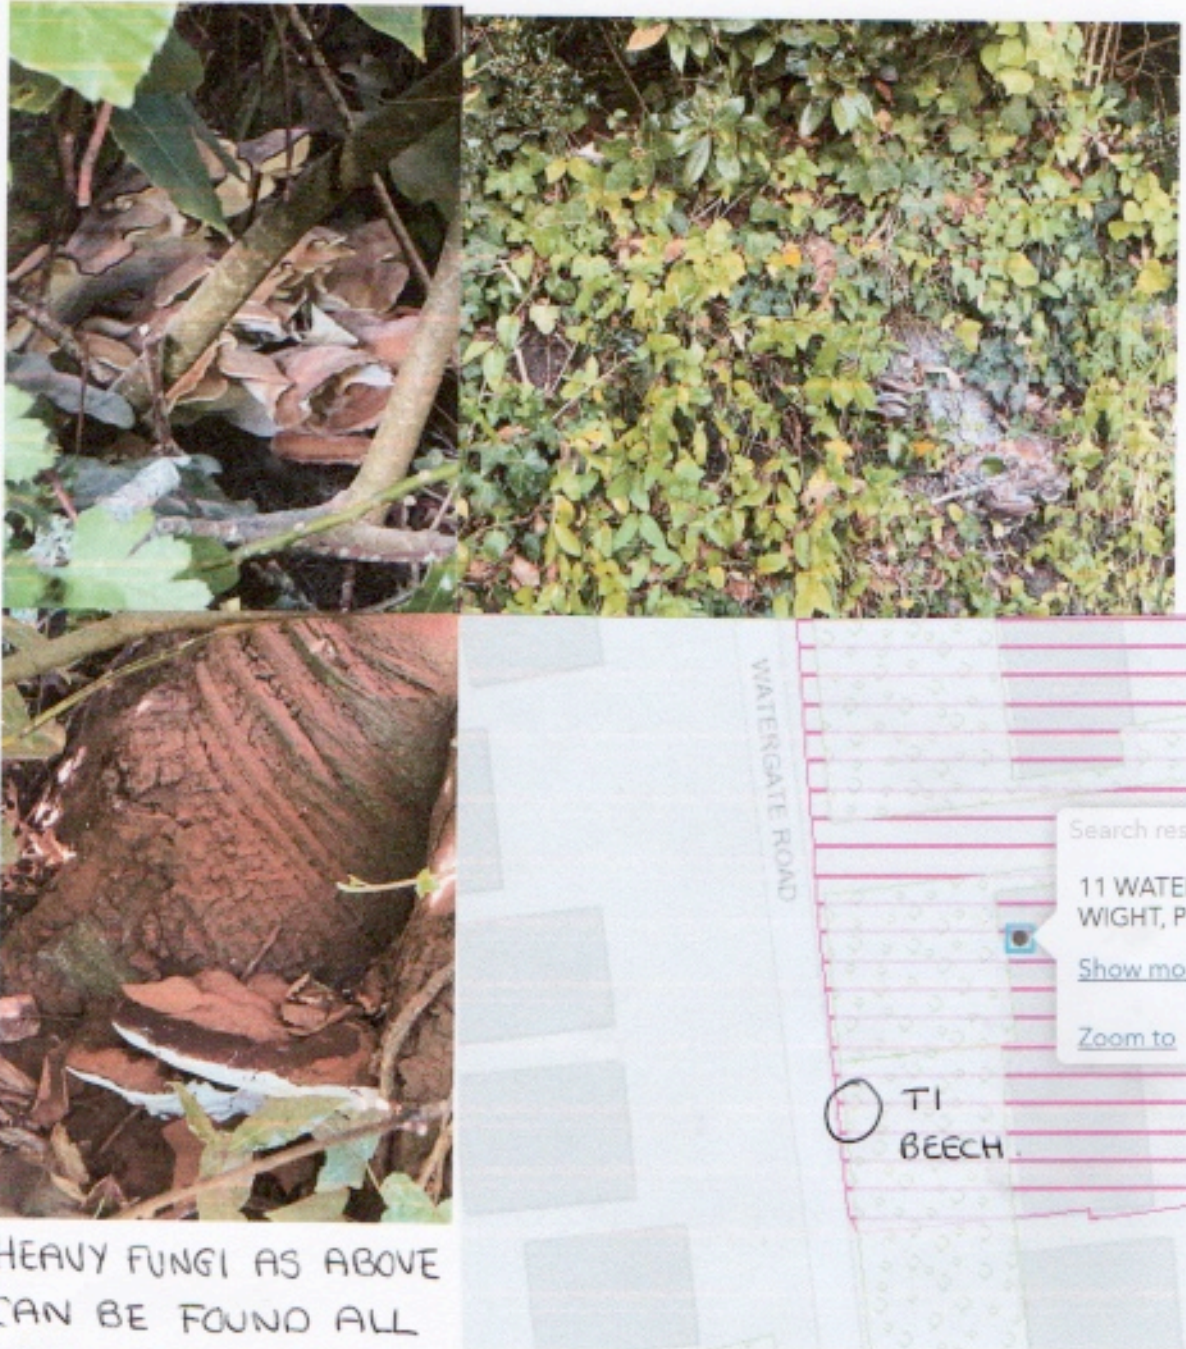

Location Plan and Photos of some of the Fungi Present around the base of the tree for TPO/Conservation 5 Day Notice Application:

11 Watergate Road, Newport, Isle of Wight. PO30 1XN.

HEAVY FUNGI AS ABOVE
CAN BE FOUND ALL
AROUND THE BASE
OF THE TREE.

"A dedicated service to the preservation and maintenance of your Trees, Hedges & Woodland"

Tree Surgery • Forestry & Coppicing • Hedge Cutting & Planting
Scrub Clearance • Stump Removal

City
Guilds
NPTC
Qualified