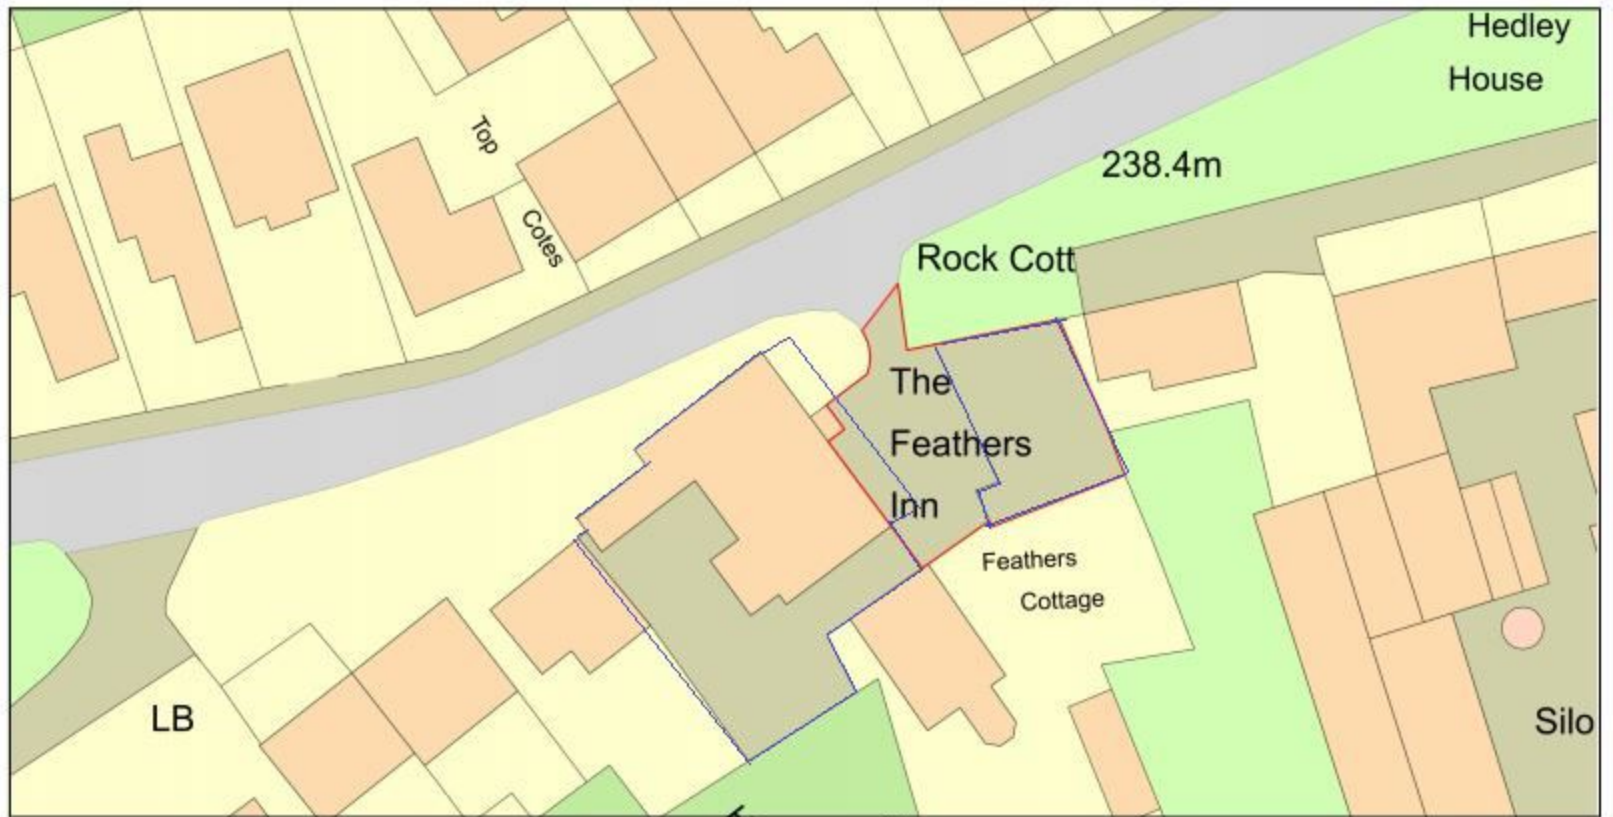

# Car Port

Plan Produced for: Helen Greer

Date Produced: 02 Sep 2021

Plan Reference Number: TQRQM21245135806900

Scale: 1:500 @ A4

© Crown copyright and database rights 2021 OS 100042766