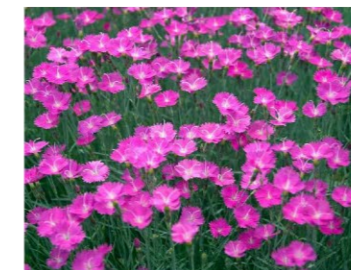

- KEY
-  Flowering groundcover
 -  Intensive biodiverse green roof
 -  Picnic table
 -  Bench
 -  Permeable Flag paving
 -  Resin bound gravel
 -  1.1m Balustrade

Metal planter

Picnic table

Bench

Lavandula groundcover

Dianthus groundcover

Resin bound gravel

Cavendish Road
Landscape Roof Gardens - 3rd/4th Floors
 Scale 1:100 @A3
 Sep'21 | 514.05 | LV