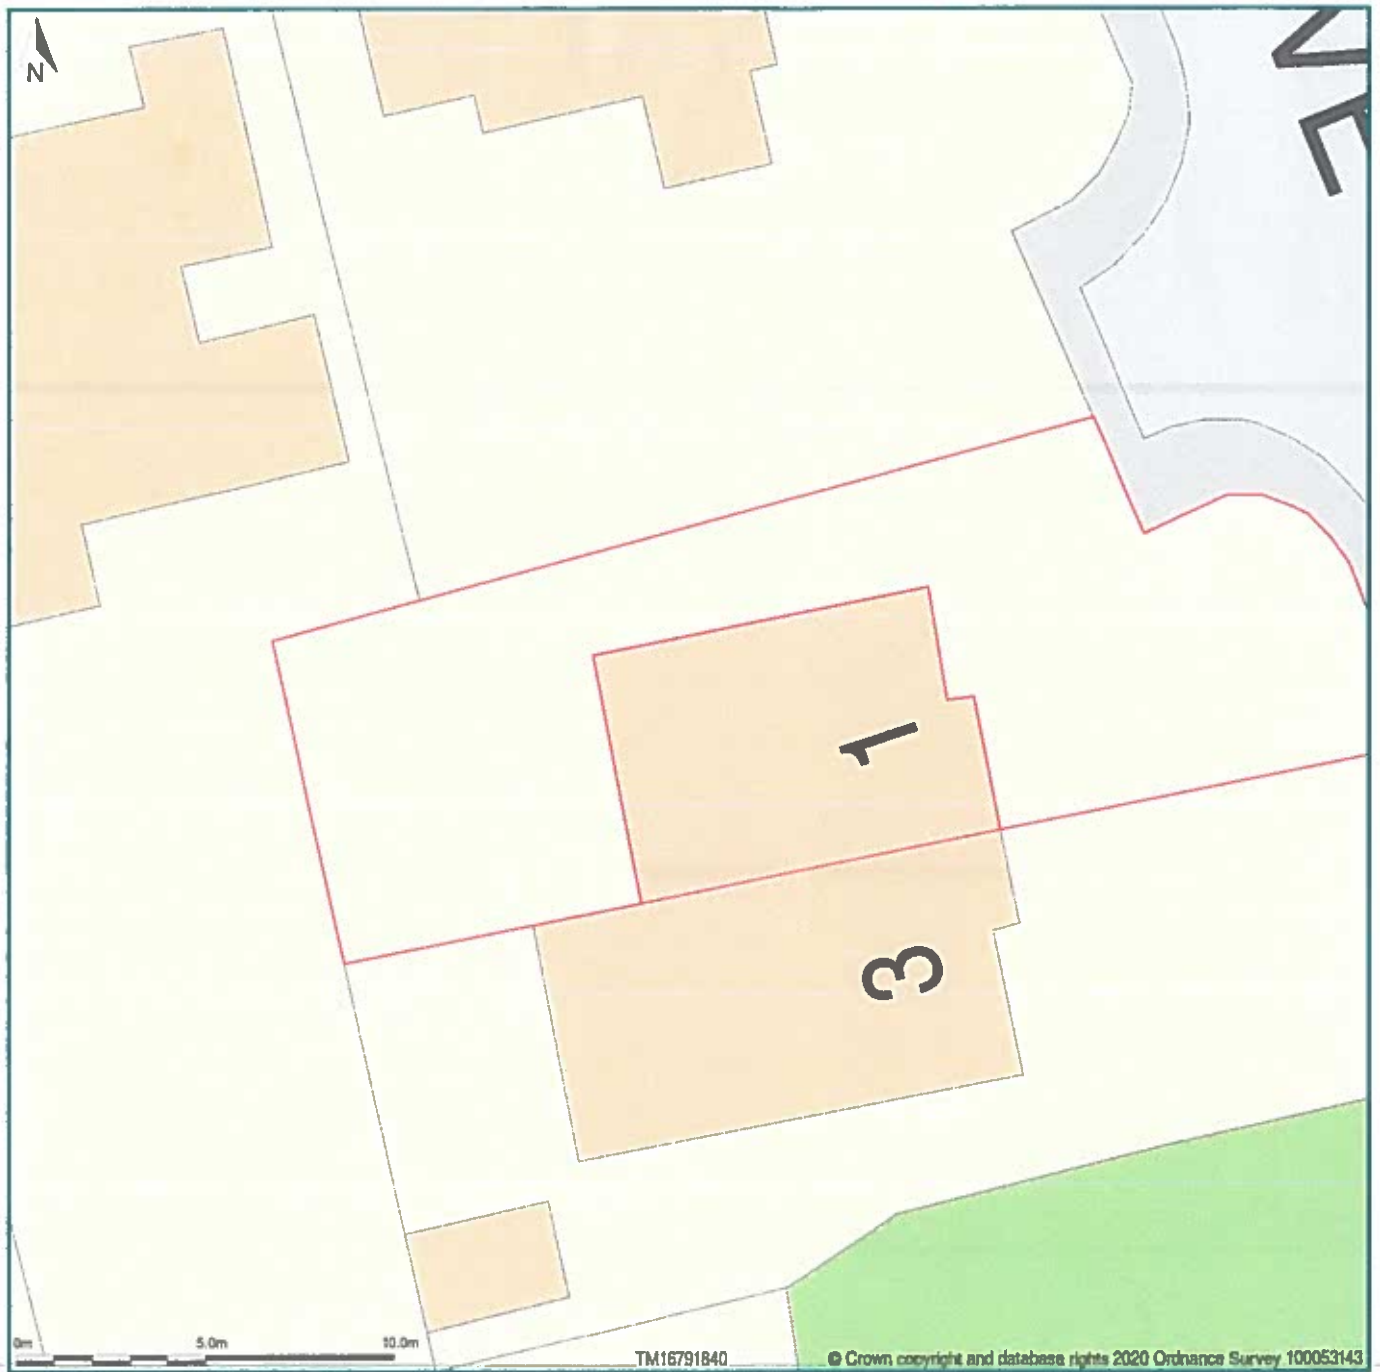

1, Alan Drive, Little Clacton, Essex, CO16 9RH

BLOCK PLAN 1-200.

Block Plan shows area bounded by: 616780.83, 218386.97 616816.83, 218422.97 (at a scale of 1:200), OSGridRef: TM16791840. The representation of a road, track or path is no evidence of a right of way. The representation of features as lines is no evidence of a property boundary.

Produced on 10th Aug 2020 from the Ordnance Survey National Geographic Database and incorporating surveyed revision available at this date. Reproduction in whole or part is prohibited without the prior permission of Ordnance Survey. © Crown copyright 2020. Supplied by www.buyaplan.co.uk a licensed Ordnance Survey partner (100053143). Unique plan reference: #00547557-BA4475