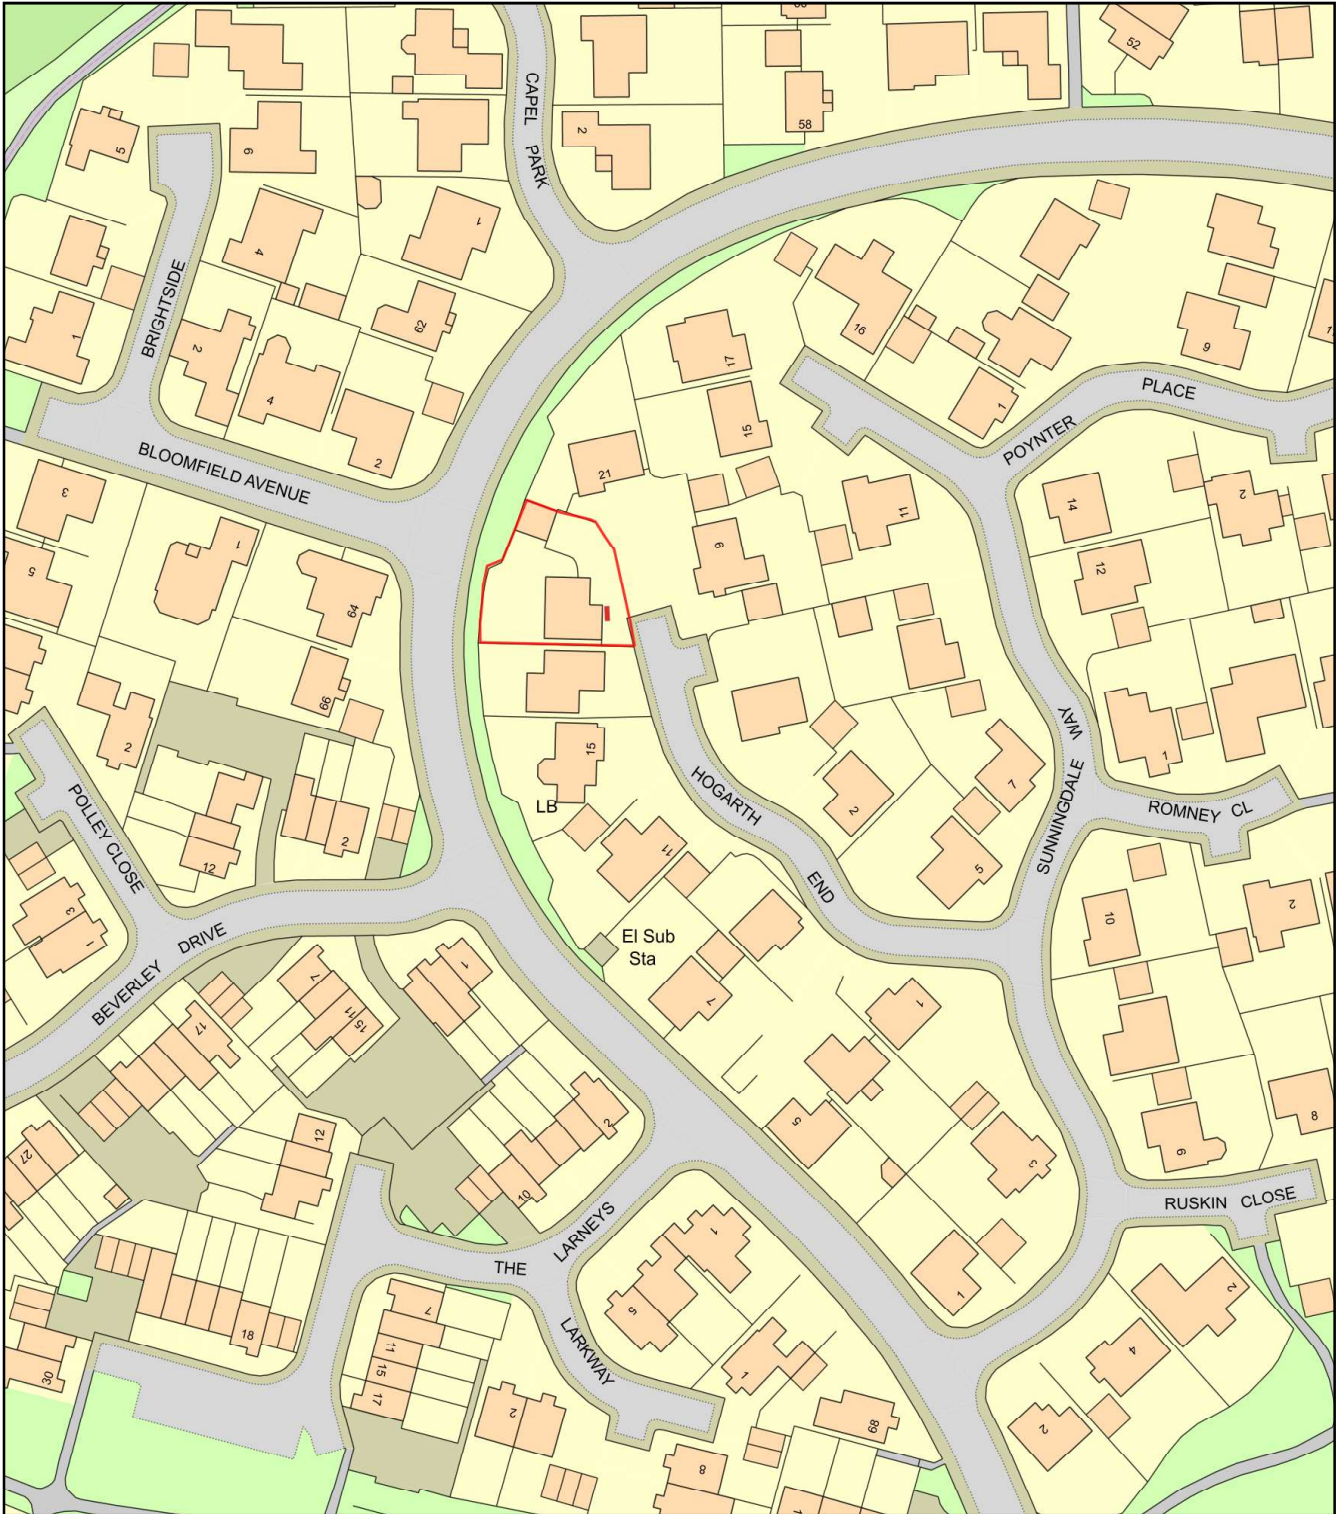

# Block Plan - Location Plan

Plan Produced for: Mr & Mrs Master

Date Produced: 03 Sep 2021

Plan Reference Number: TQRQM21246175125093

Scale: 1:1250 @ A4