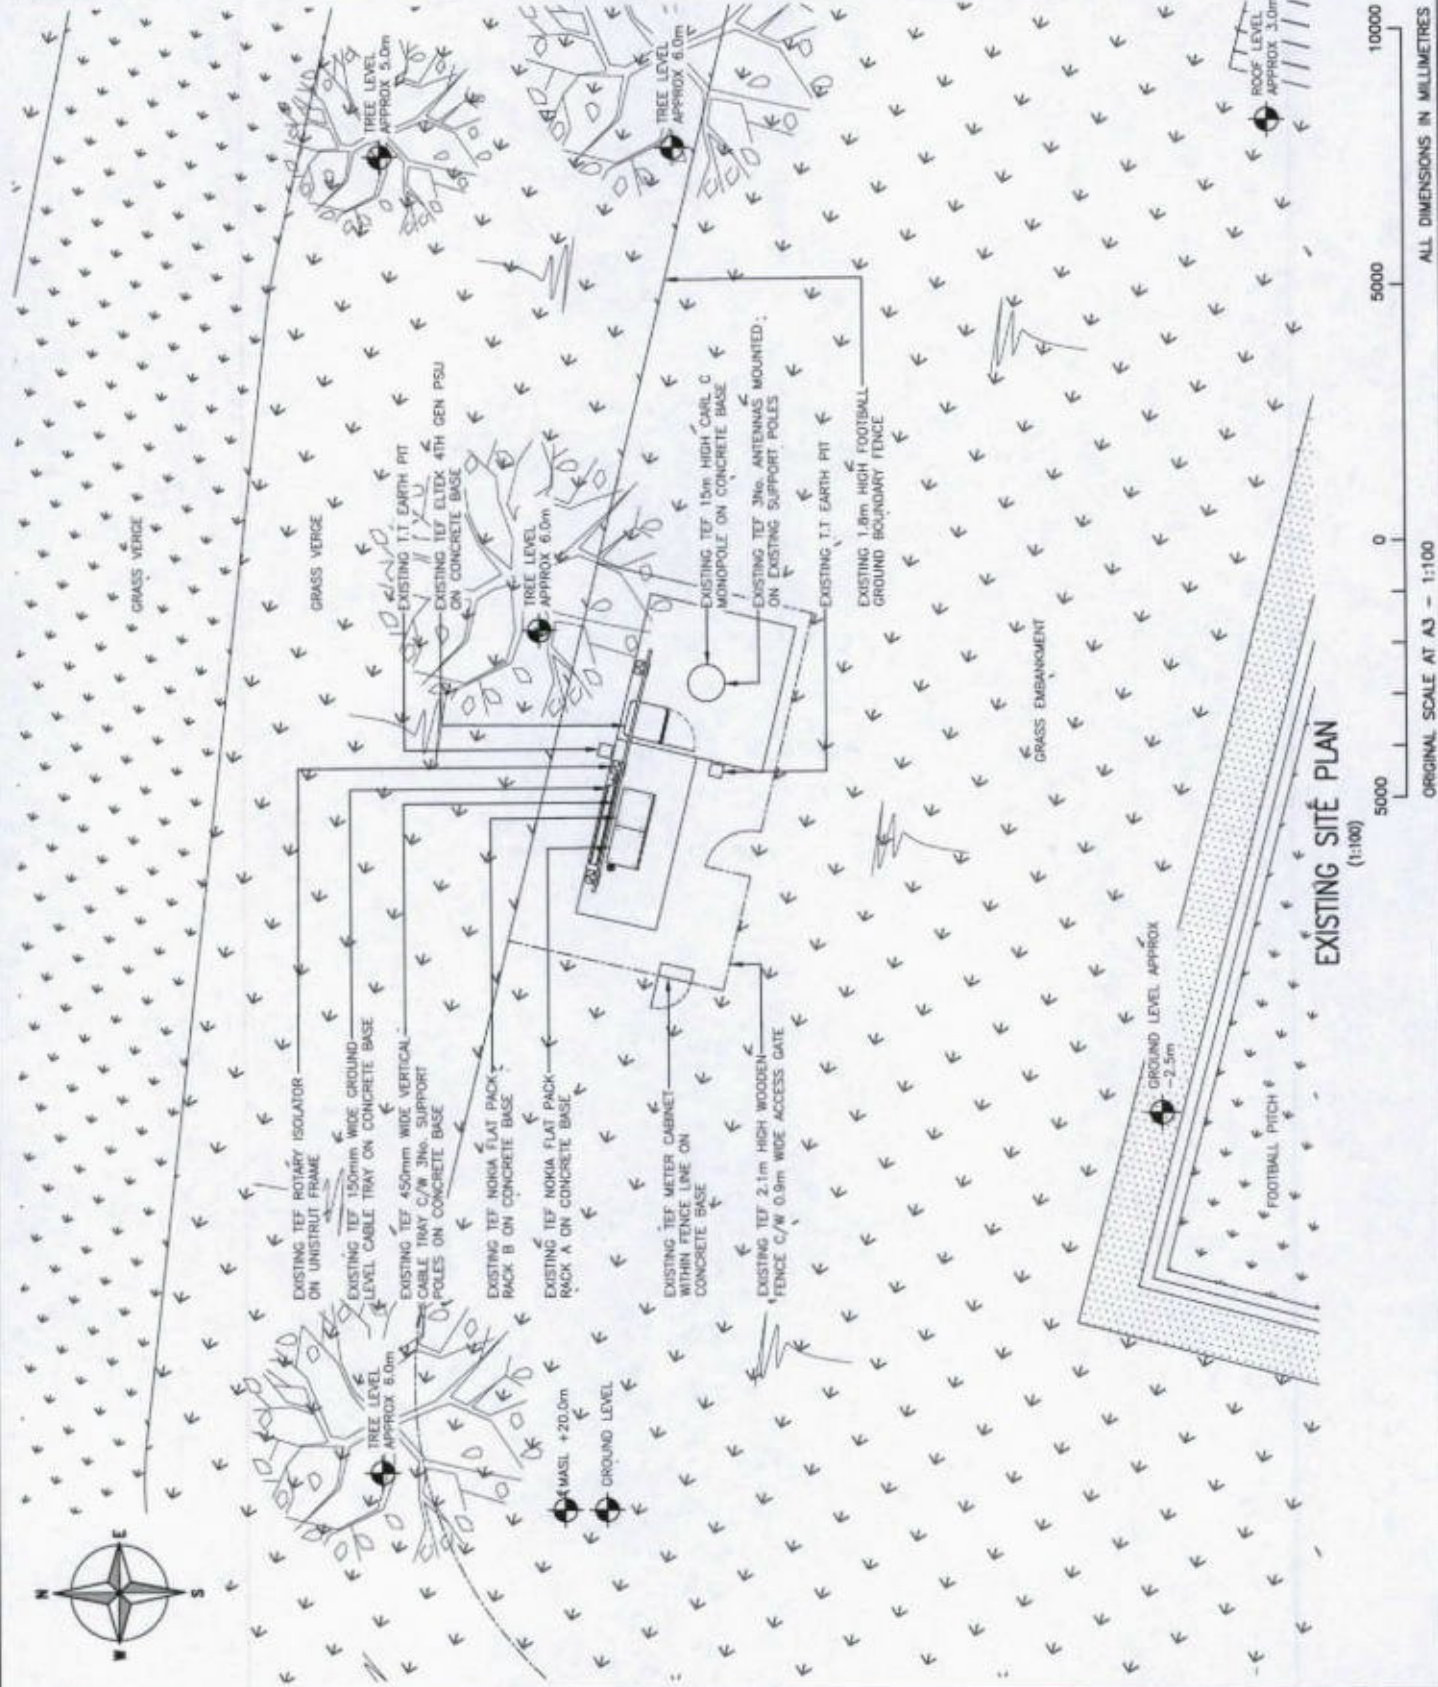

Purpose of Issue  
PLANNING

Drawing Number  
200

Drawn By  
JIS

Checked By  
PFB

Date  
27.06.21

Scale  
A

Plot Date  
27.06.21

Plot No  
A

**EXISTING SITE PLAN**  
(1:100)