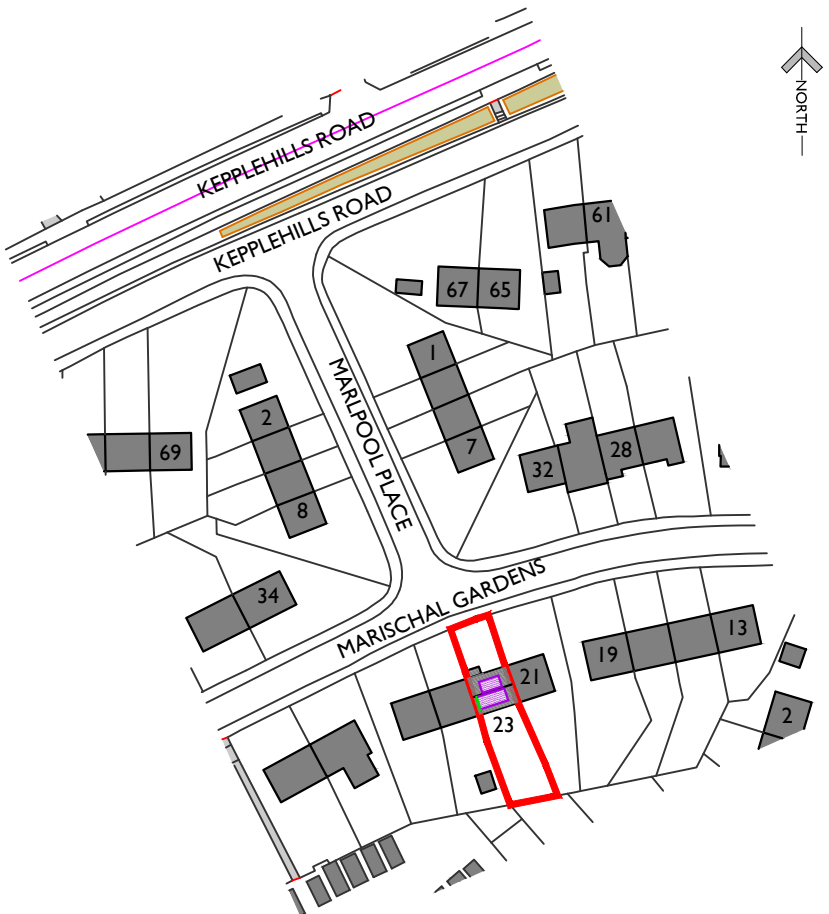

SITE LOCATION PLAN
NOT TO SCALE

SITE LOCATION PLAN
SCALE 1:1250

COLIN THOMPSON
CHARTERED ARCHITECT

Old Chapel Road
Inverurie
Aberdeenshire
AB51 4QN
Tel 01467 672451
Fax 01467 672452
Mob 07909 964408
office@ctarchitect.co.uk

Project
PROPOSED ATTIC CONVERSION
AT:
23 MARISCHAL GARDENS
BUCKSBURN
ABERDEEN
FOR: MR ZIELINSKI

Drawing SITE LOCATION PLAN	
Scale 1:1250 (A4)	Date OCTOBER 2021
Drawn ST	Check *
Revision *	Drg No 0921/01-SLP