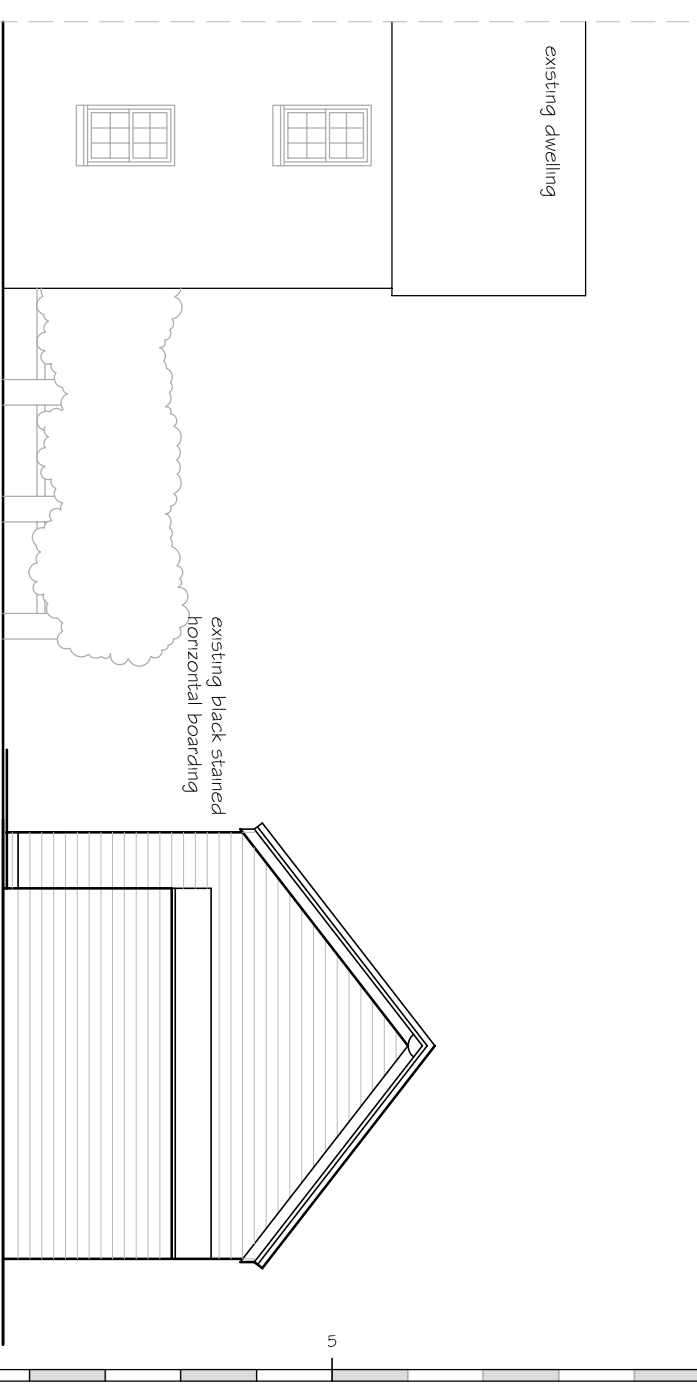

NORTH-EAST ELEVATION

FRONT ELEVATION

NORTH-WEST ELEVATION

SOUTH-WEST ELEVATION

SOUTH-EAST ELEVATION

Nicky. M. King MBIAT

2, Rockfield Cottages
Crouchfield, Ware, Herts, SG12 0HA

Email:- nicky.king09@hotmail.co.uk
Mobile:- 07855 858512

Job Title:

REAR EXTENSION to BARN
Elm Tree Farm
Chapmore End, SG12 0HF

Drawing Title:

PROPOSED
Barn Elevations

Date:

Sept 2021

Scale:

1:100 @ A3

Drawing No:

106/04