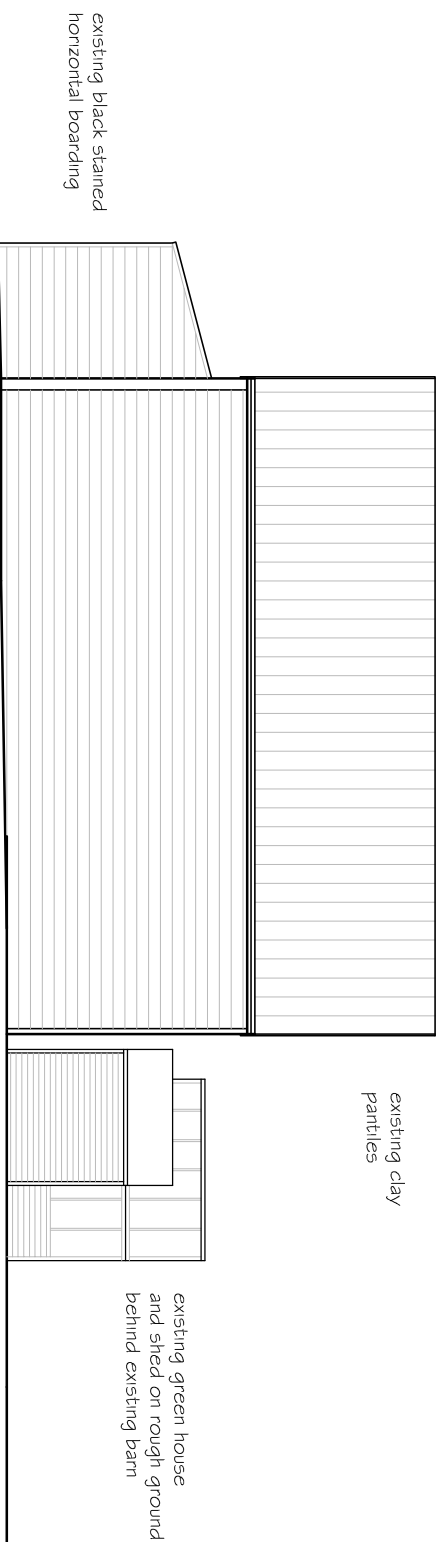

NORTH-EAST ELEVATION

SOUTH-WEST ELEVATION

FRONT ELEVATION

NORTH-WEST ELEVATION

SOUTH-EAST ELEVATION

| | | | |
|----------------------------------------------------------------------------------------------------------------------------------------------------------------------------------------------------------|----------------------------------------------|-----------------------------------------------------------------------------------------------------------------------------|---------------------------------------------------------------------------------|
| <p>Nicky. M. King MBIAT 2, Rockfield Cottages Crouchfield, Ware, Herts, SG12 0HA Email:- nicky.king09@hotmail.co.uk Mobile:- 07855 858512</p> | | <p>Job Title: REAR EXTENSION to BARN Elm Tree Farm Chapmore End, SG12 0HF</p> | <p>Drawing Title: EXISTING Barn Elevations</p> |
| <p>Date: July 2021</p> | <p>Scale: 1:100 @ A3</p> | <p>Drawing No: 106/02</p> | |