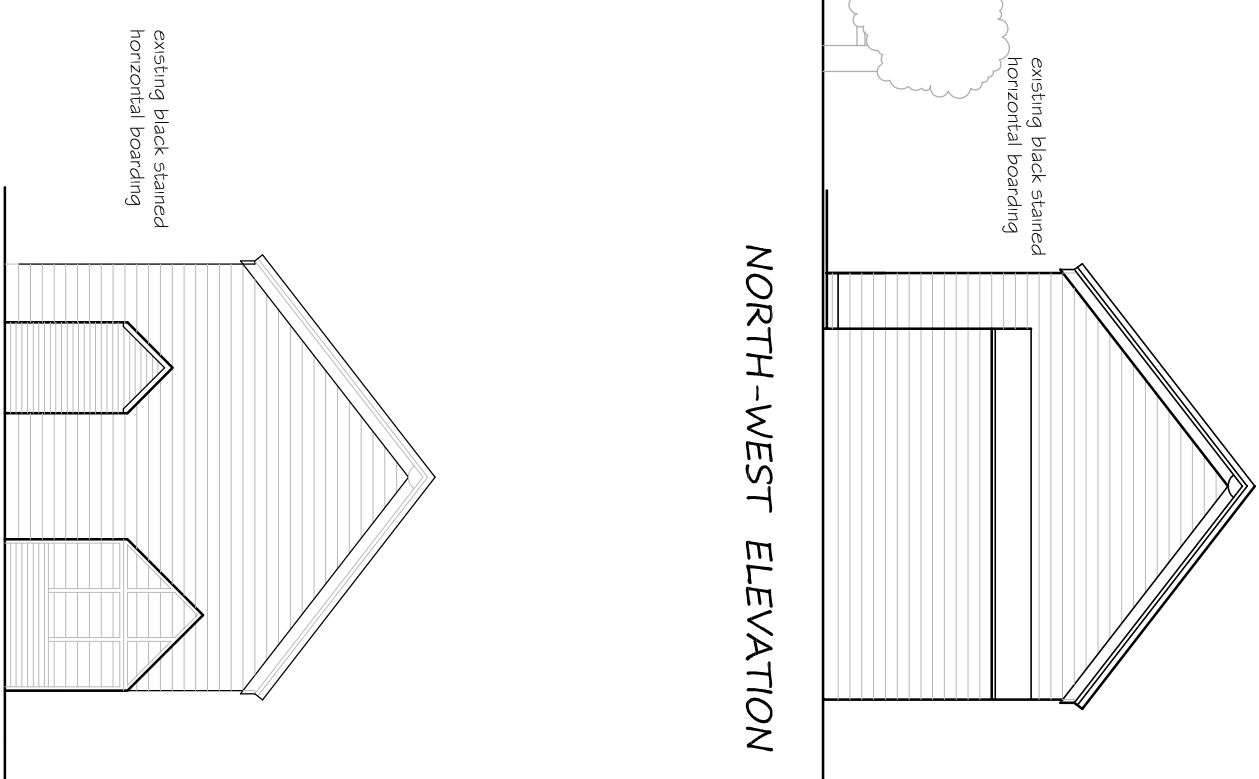

NORTH-EAST ELEVATION

SOUTH-WEST ELEVATION

FRONT ELEVATION

NORTH-WEST ELEVATION

SOUTH-EAST ELEVATION

| | | | |
|----------------------------------------------------------------------------------------------------------------------------------------------------------------------------------------------------------|----------------------------------------------|-----------------------------------------------------------------------------------------------------------------------------|---------------------------------------------------------------------------------|
| <p>Nicky. M. King MBIAT 2, Rockfield Cottages Crouchfield, Ware, Herts, SG12 0HA Email:- nicky.king09@hotmail.co.uk Mobile:- 07855 858512</p> | | <p>Job Title: REAR EXTENSION to BARN Elm Tree Farm Chapmore End, SG12 0HF</p> | <p>Drawing Title: EXISTING Barn Elevations</p> |
| <p>Date: July 2021</p> | <p>Scale: 1:100 @ A3</p> | <p>Drawing No: 106/02</p> | |