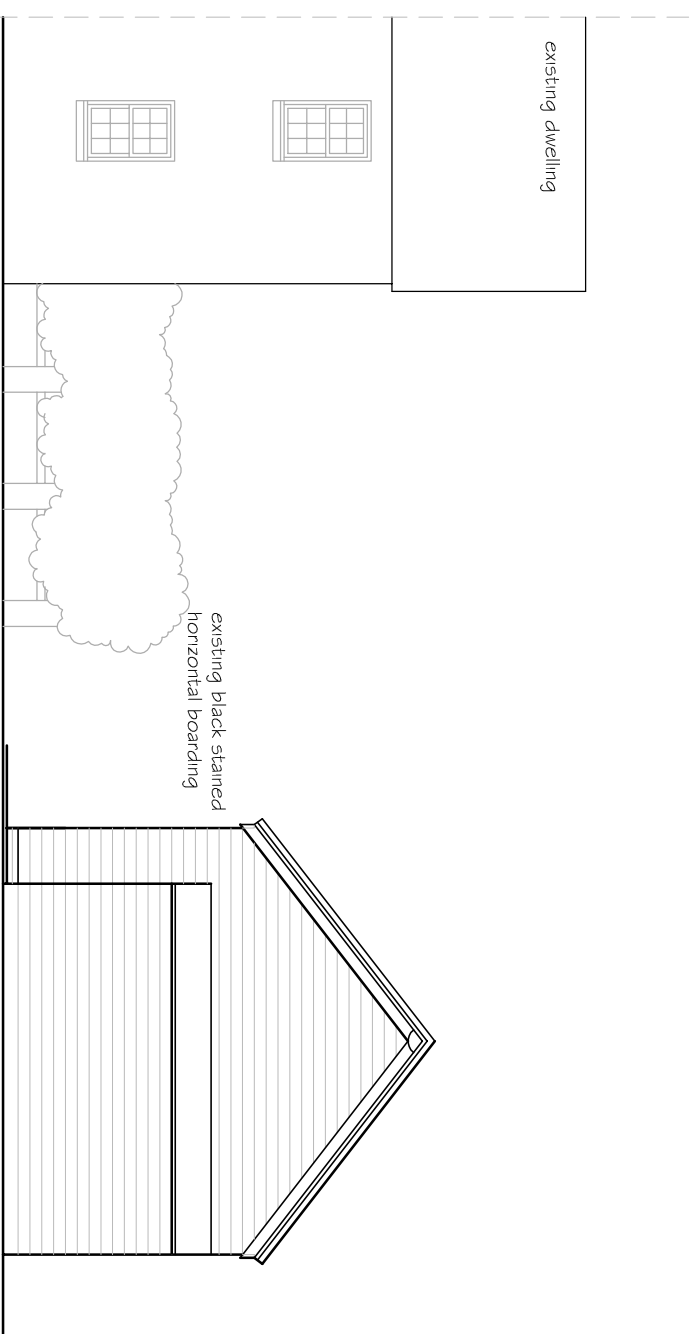

NORTH-EAST ELEVATION

SOUTH-WEST ELEVATION

FRONT ELEVATION

NORTH-WEST ELEVATION

SOUTH-EAST ELEVATION

| | | | |
|----------------------------------------------------------------------------------------------------------------------------------------------------------------------------------------------------------|----------------------------------------------|-----------------------------------------------------------------------------------------------------------------------------|---------------------------------------------------------------------------------|
| <p>Nicky. M. King MBIAT 2, Rockfield Cottages Crouchfield, Ware, Herts, SG12 0HA Email:- nicky.king09@hotmail.co.uk Mobile:- 07855 858512</p> | | <p>Job Title: REAR EXTENSION to BARN Elm Tree Farm Chapmore End, SG12 0HF</p> | <p>Drawing Title: EXISTING Barn Elevations</p> |
| <p>Date: July 2021</p> | <p>Scale: 1:100 @ A3</p> | <p>Drawing No: 106/02</p> | |