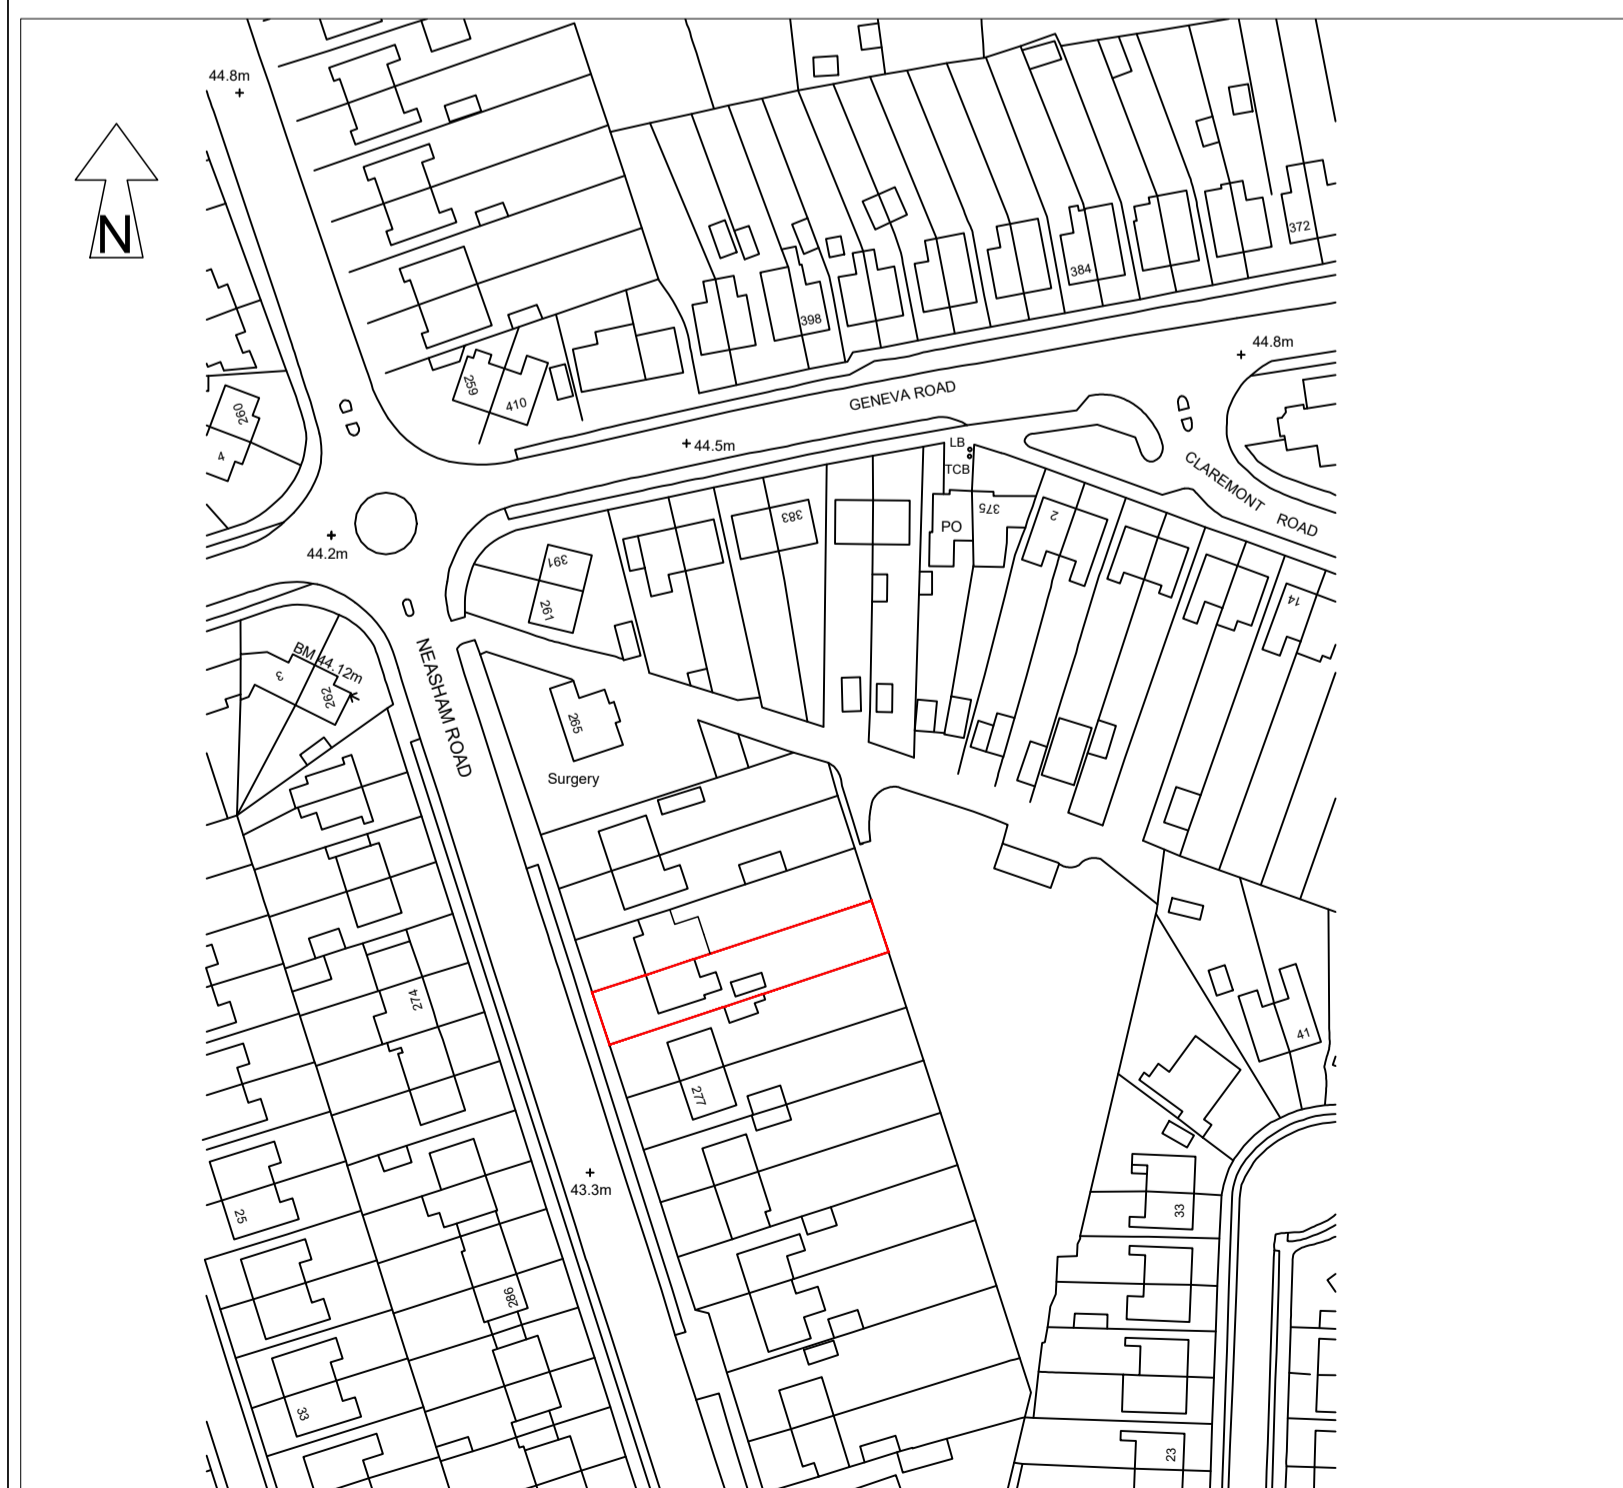

Existing and Proposed Plans
Scale 1:50

ENDEAVOUR DESIGN

endeavourdesign@live.co.uk

07716315534

www.endeavourdesign.co.uk

Drawing Title:
Existing and Proposed
Including Site Location Plan

Date:
OCT 2021

Revision: Reference:
 001

Scale:
Varies - Drawn to A1

Drawn by:
J Connor

Address:
273 Neasham Road
Darlington

Client:
Mr and Mrs Ward

Existing and Proposed Elevations
Scale 1:100