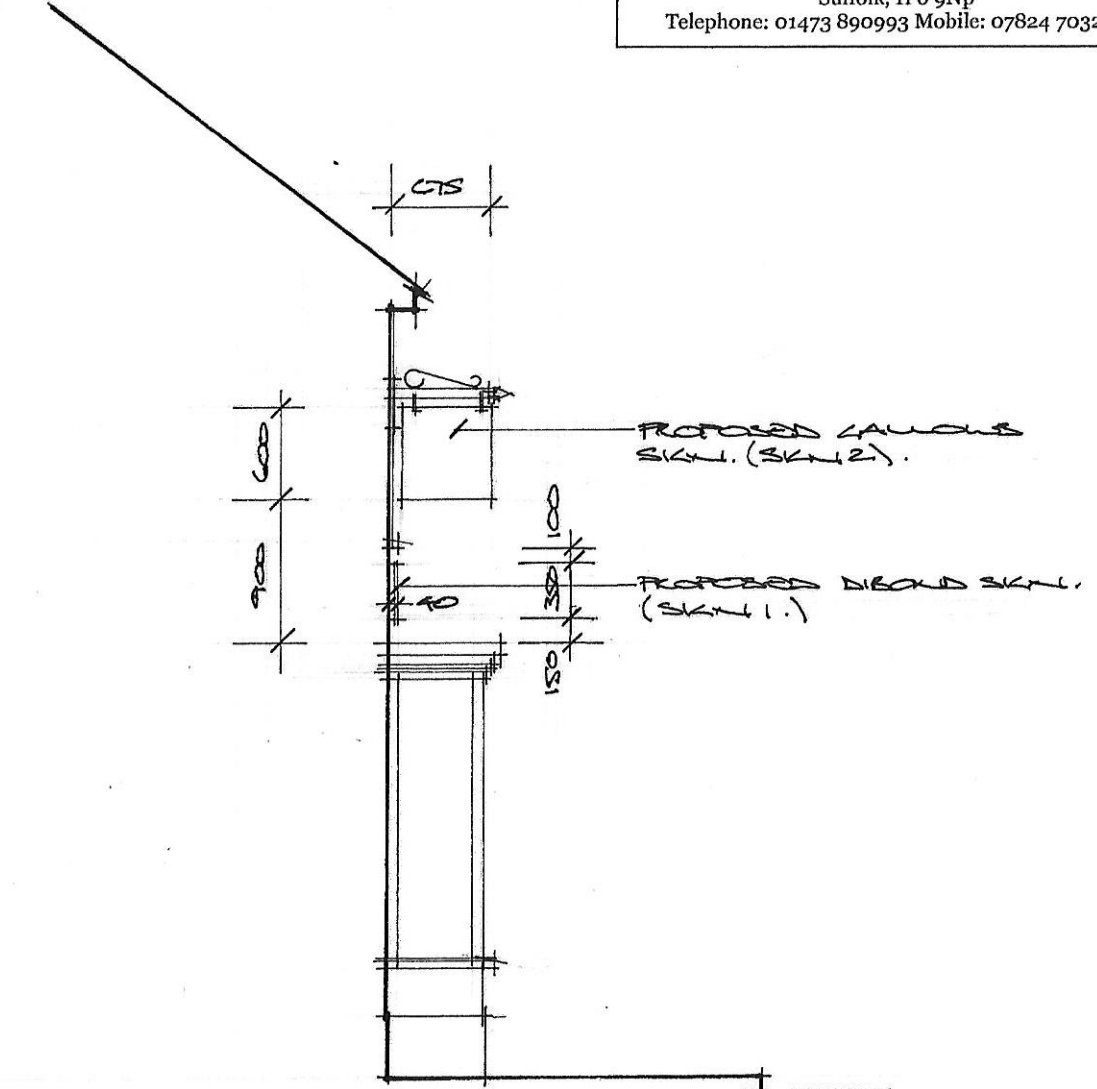

MOSS Design
Architectural

East View, Church Road, Otley, Ipswich,
Suffolk, IP6 9Np
Telephone: 01473 890993 Mobile: 07824 703222

RM/LB/009.

EXTERNAL SIGNAGE ELEVATIONS.

EXISTING SIDE.

PROPOSED SIDE.

RM/LB/010.