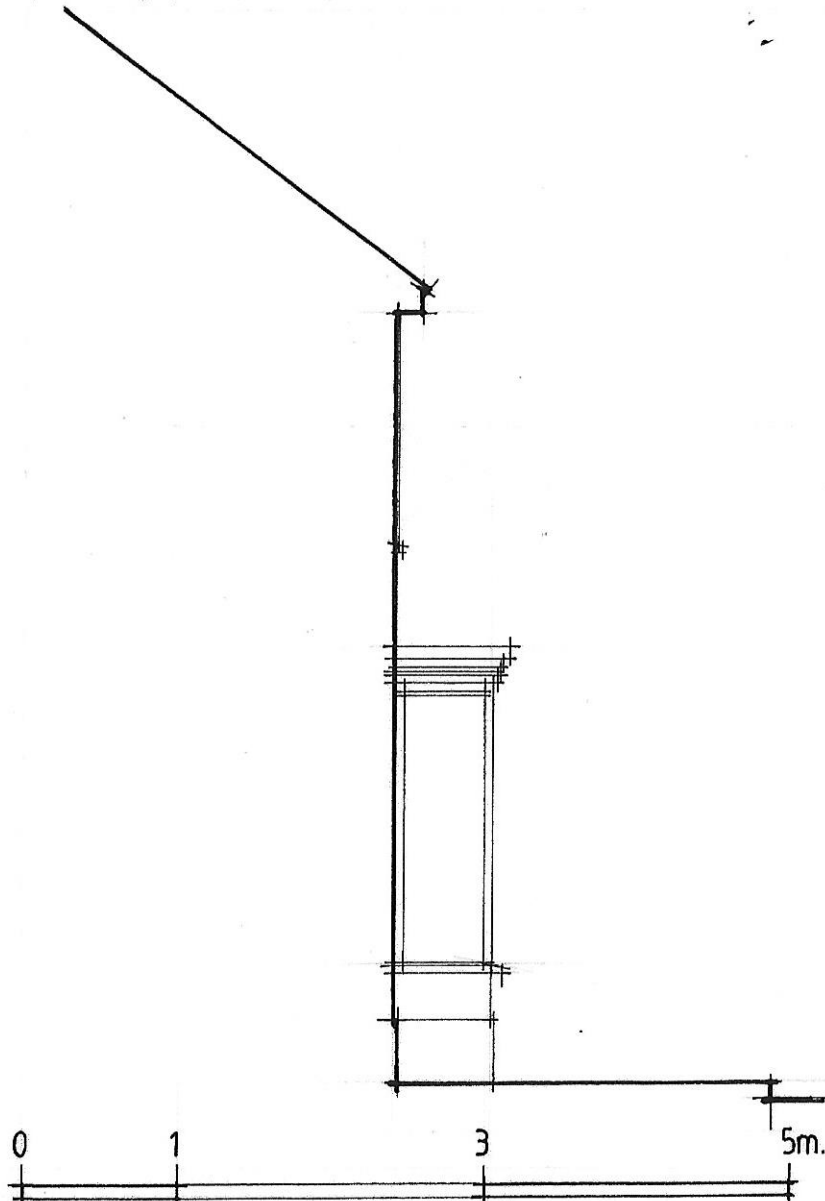

MOSS Design
Architectural

East View, Church Road, Otley, Ipswich,
Suffolk, IP6 9Np
Telephone: 01473 890993 Mobile: 07824 703222

RM/LB/009.

EXTERNAL SIGNAGE ELEVATIONS.

EXISTING SIDE.

PROPOSED SIDE.

RM/LB/010.