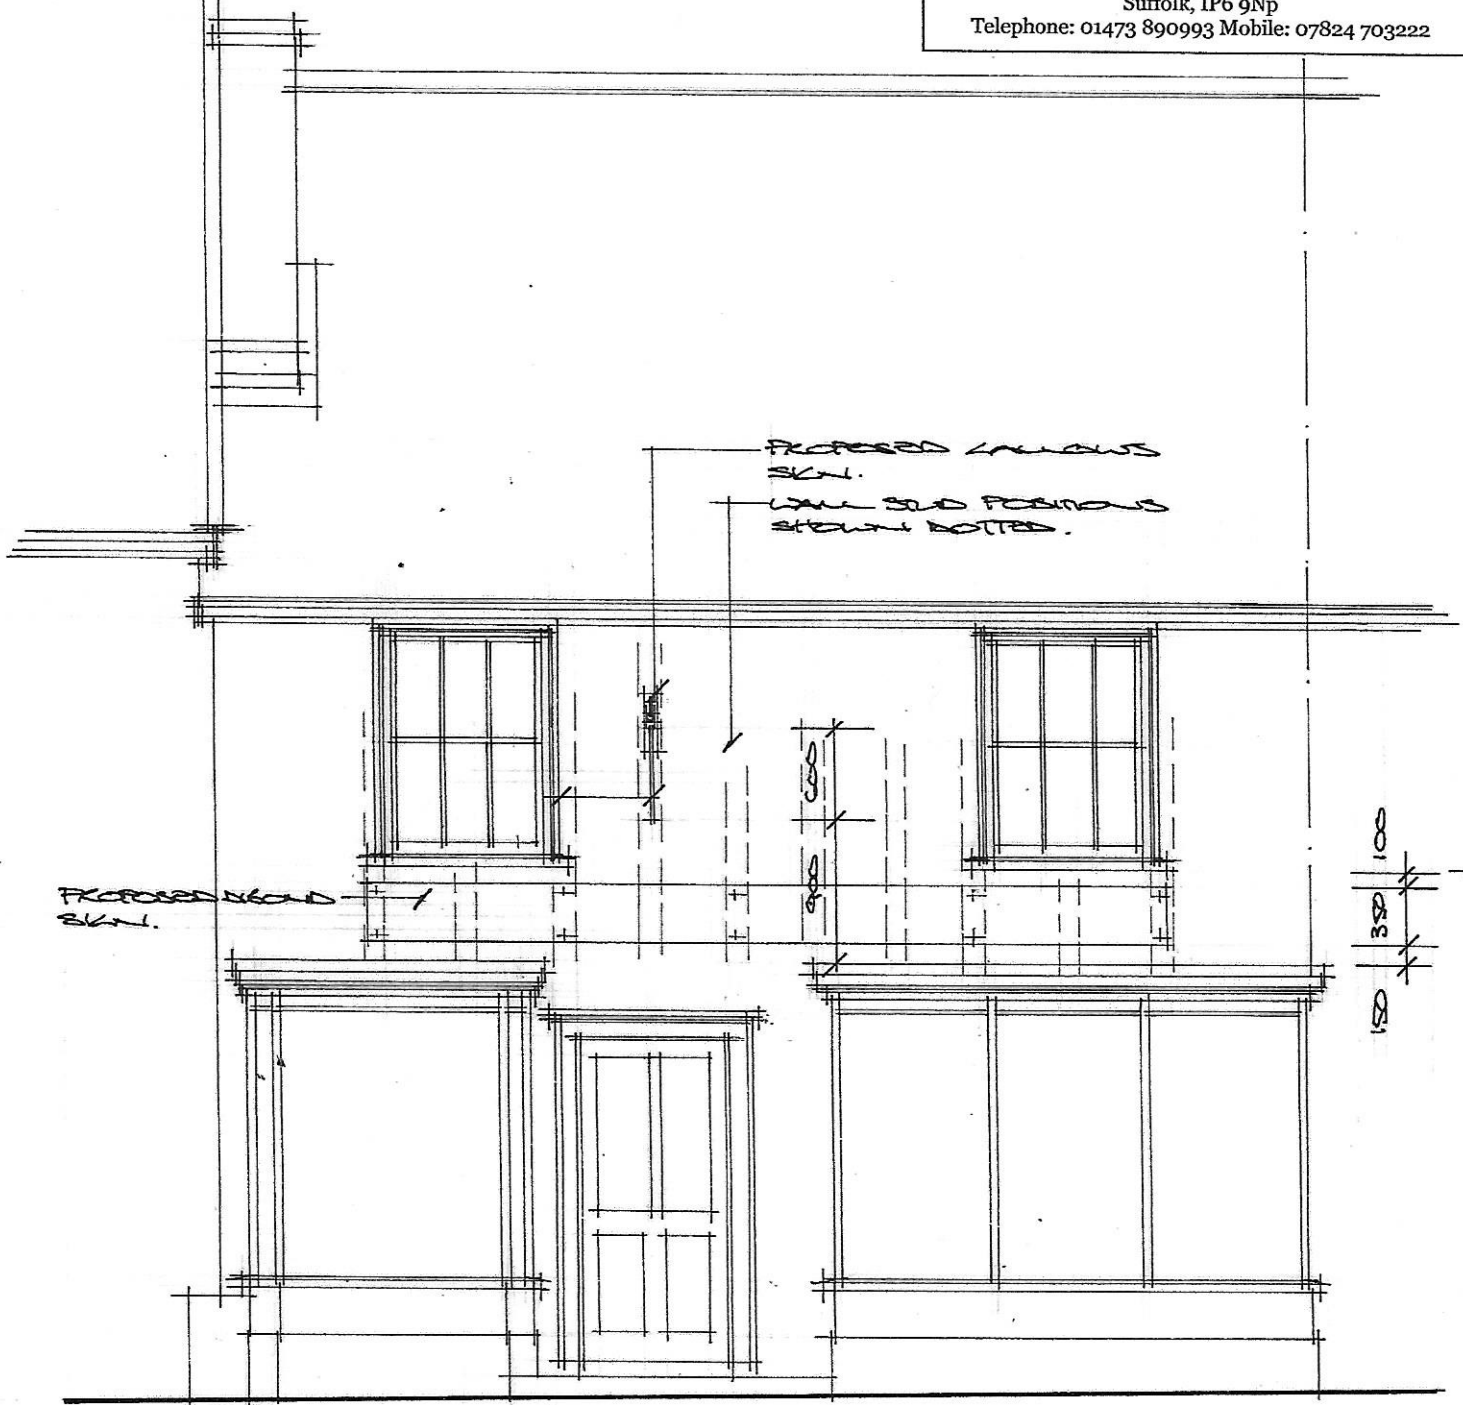

EXTERNAL SIGNAGE.
EXISTING FRONT ELEVATION.
1:50 AT A4.

MOSS Design
Architectural

East View, Church Road, Otley, Ipswich,
Suffolk, IP6 9Np
Telephone: 01473 890993 Mobile: 07824 703222

RM/LB/008.

EXTERNAL SIGNAGE.
PROPOSED FRONT ELEVATION.
1:50 AT A4.

MOSS Design
Architectural

East View, Church Road, Otley, Ipswich,
Suffolk, IP6 9Np
Telephone: 01473 890993 Mobile: 07824 703222

RM/LB/009.

EXTERNAL SIGNAGE ELEVATIONS.

EXISTING SIDE.

PROPOSED SIDE.

RM/LB/010.