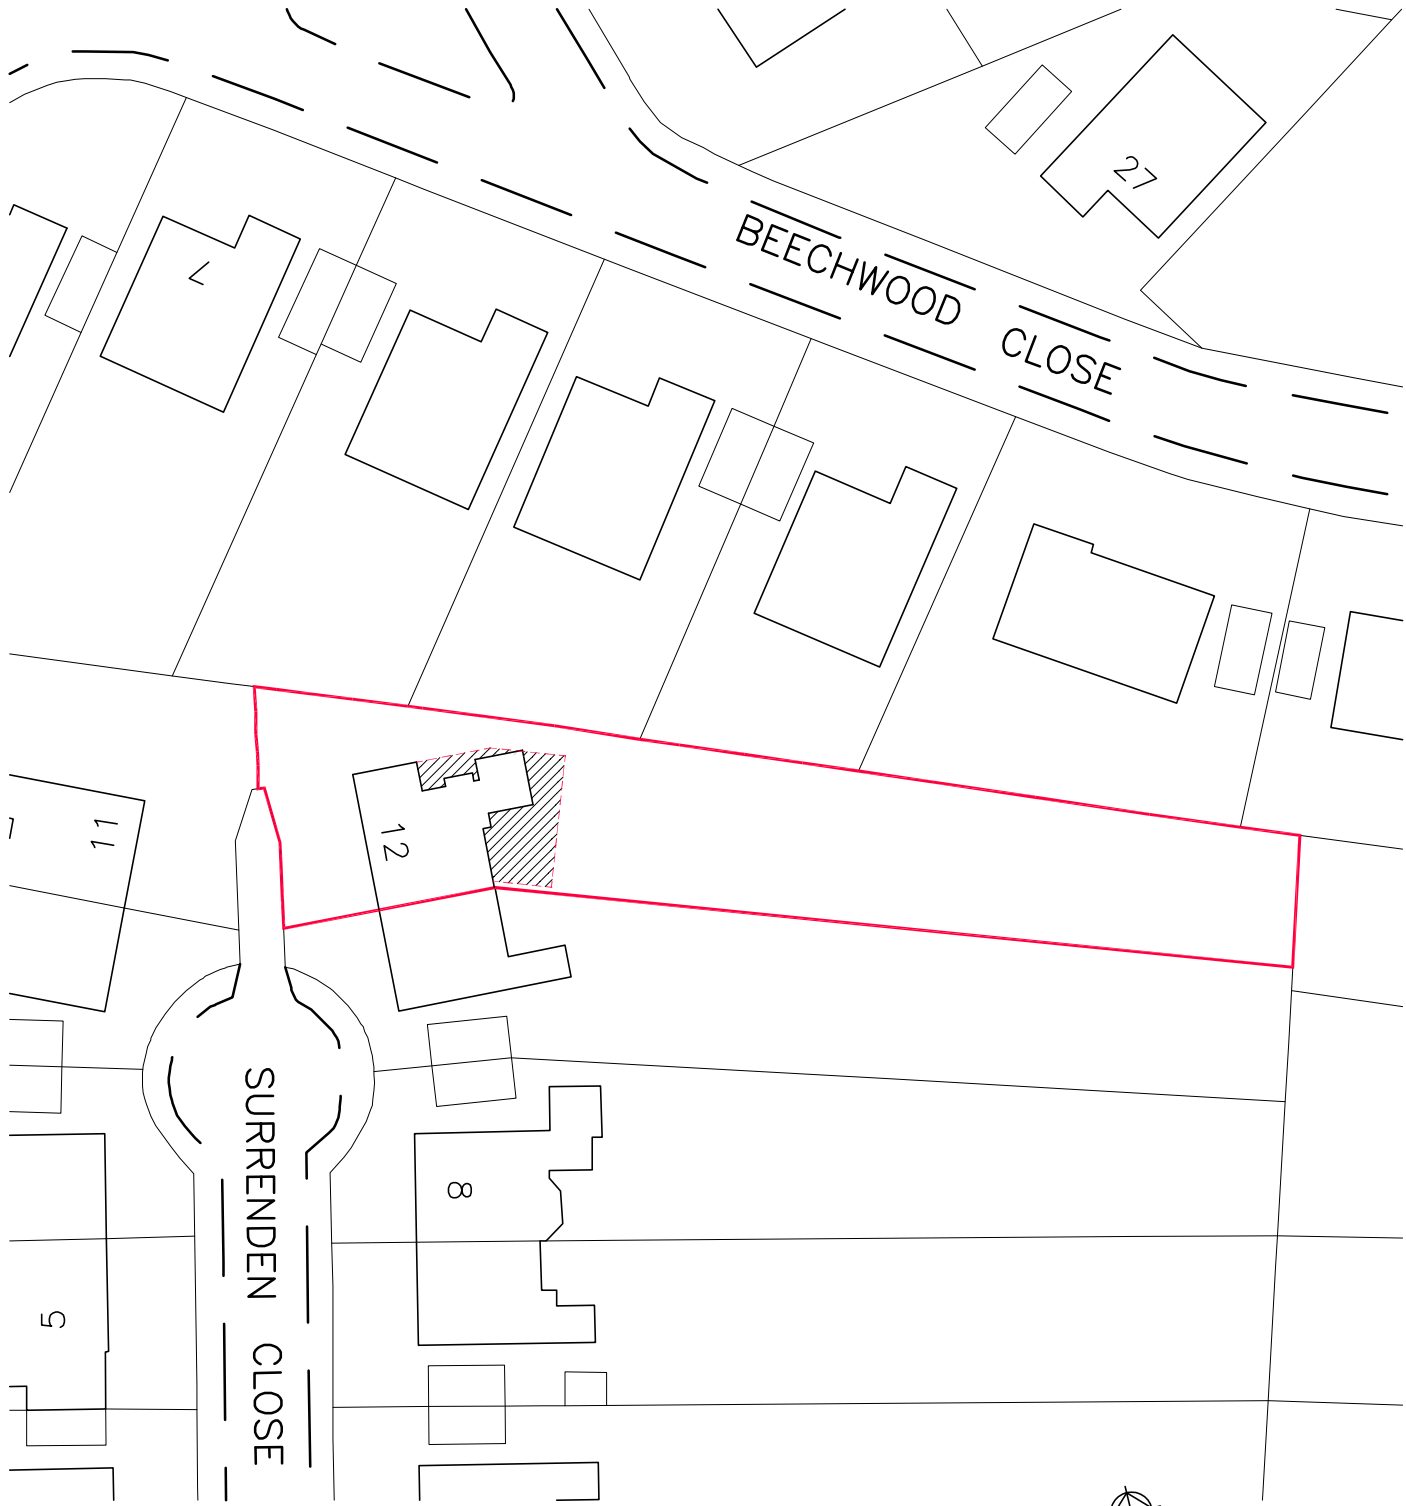

Rev A: 7/ 10 2021 New addition shown hatched Tcd

Block Plan 1:500

Job Title : 12 Surrenden Close Brighton, BN1 8EB	Drawn : Tcd	T D Architectural Consultancy Downholm studio, Lewes Road, Ringmer, East Sussex, BN8 5QB. Tel:01273 814851 Email: trevor.tdac@aol.com
	Scale : 1:500 @ A4	
	Date : 23/9/2021	
	Drg No. 415-P-2A	