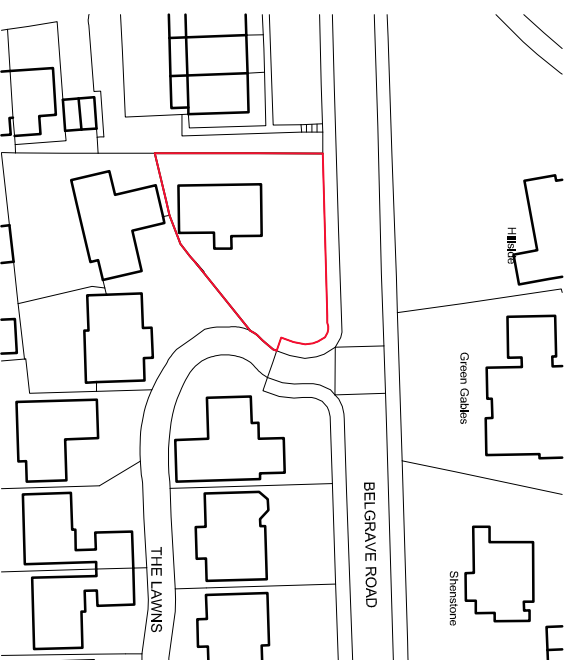

— Site Boundary

CHESHIRE SURREY SHEFFIELD MANCHESTER LIVERPOOL

Market Court
20-24 Church St
Altrincham
WA1 4 ADW
0161 929 7622

100 High St
Esher
Surrey
KT10 9QJ
01372 203 335

Electric Works
3 Concourse Way
Sheffield
S1 2BJ
0114 250 7983

All Work and Social
XYZ Building
2 Hardman Boulevard
M3 3AQ
0161 929 7622

AvenueHQ
17 Mann Island
Liverpool
L3 1BP
0151 662 0122

10 THE LAWNNS, BOWDON

SOPHIE GARSIDE

LOCATION PLAN
DWG: 20130 (SU) 001 *
DATE: 22.12.20
SCALE: 1:1250 @ A4