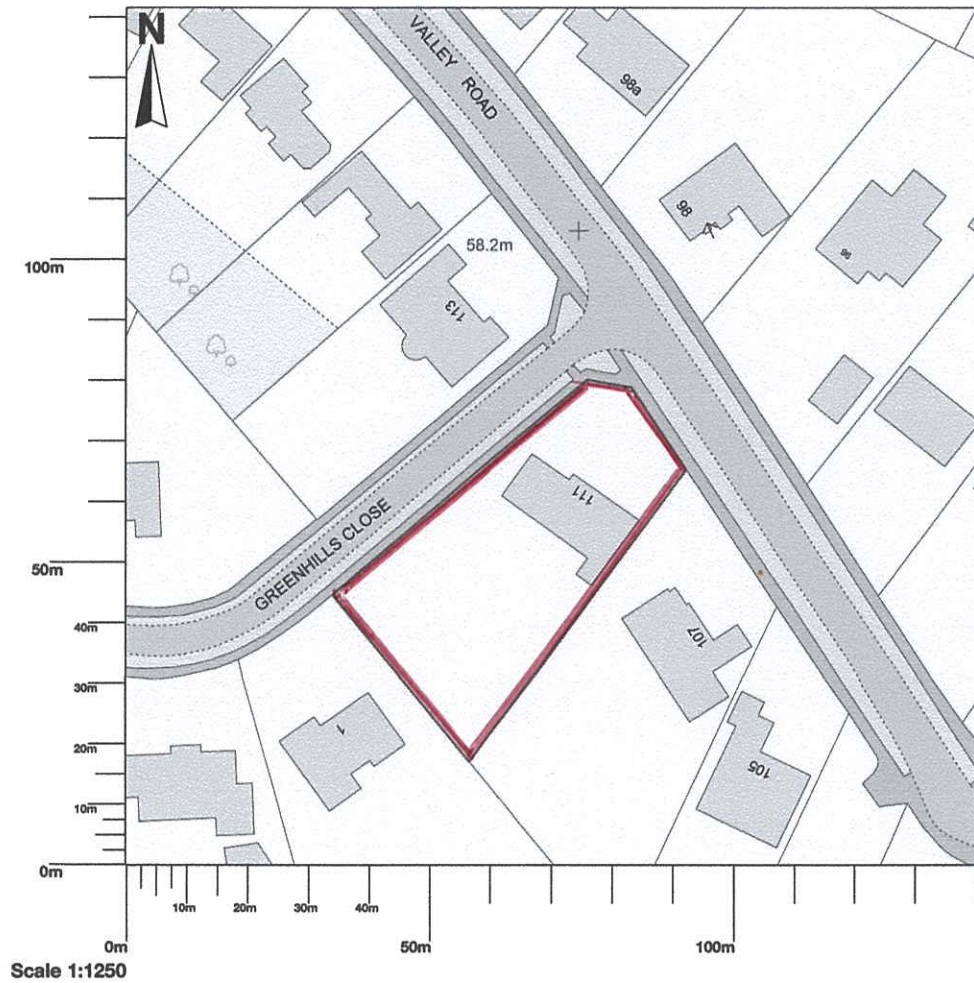

## 111 Valley Road, Rickmansworth, WD3 4BL

Map area bounded by: 504580,195469 504722,195611. Produced on 27 April 2021 from the OS National Geographic Database. Reproduction in whole or part is prohibited without the prior permission of Ordnance Survey. © Crown copyright 2021. Supplied by UKPlanningMaps.com a licensed OS partner (100054135). Unique plan reference: p2cuk/619473/839934