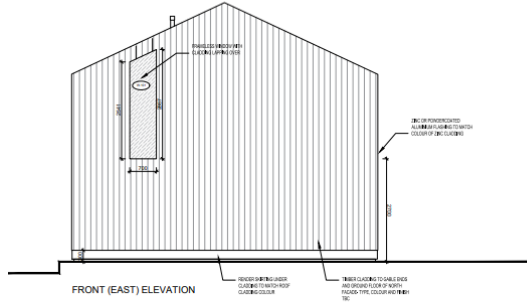

NEW elevations 06.10.21