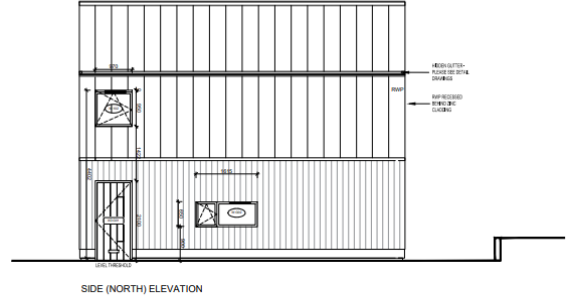

NEW elevations 06.10.21