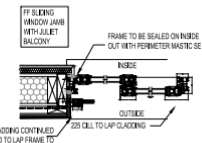

NEW elevations 06.10.21