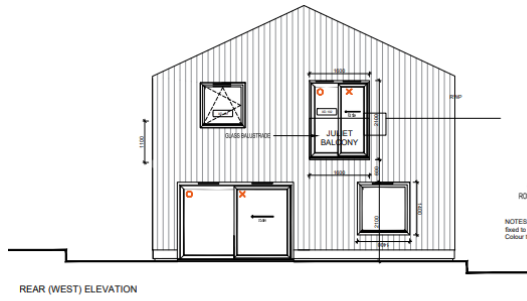

NEW elevations 06.10.21