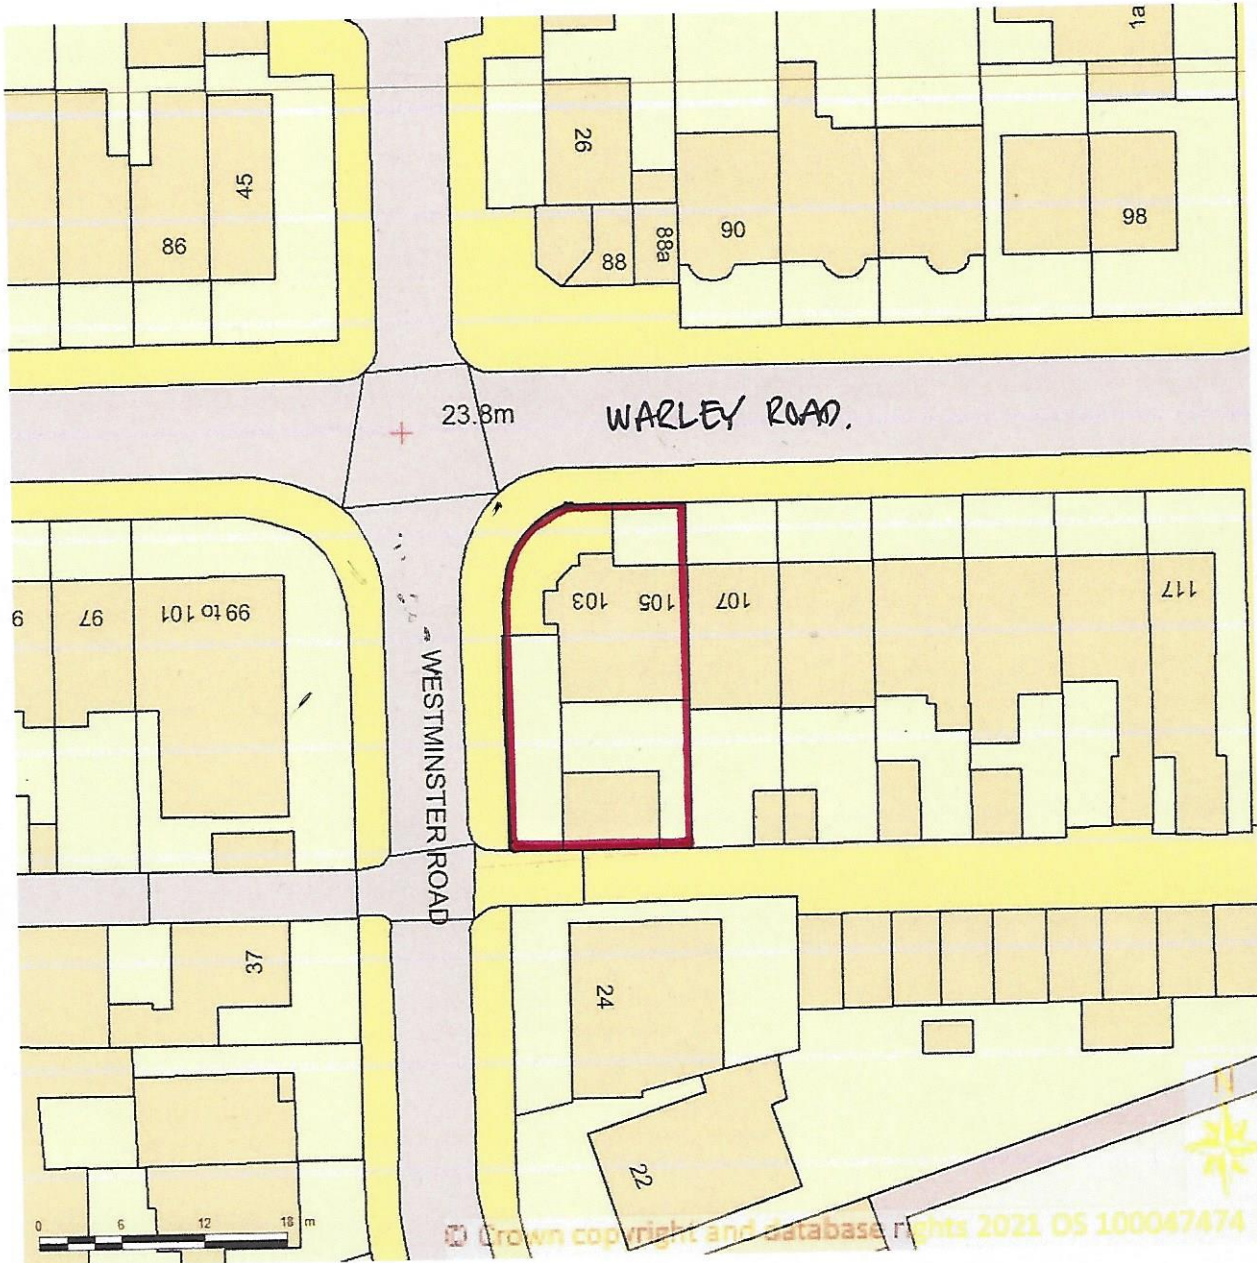

BLOCK/SITE PLAN  
AREA 90m x 90m  
SCALE: 1:500 on A4  
CENTRE COORDINATES: 331053 , 437660

Supplied by Streetwise Maps Ltd  
www.streetwise.net  
Licence No: 100047474  
16:01:51 18/05/2021