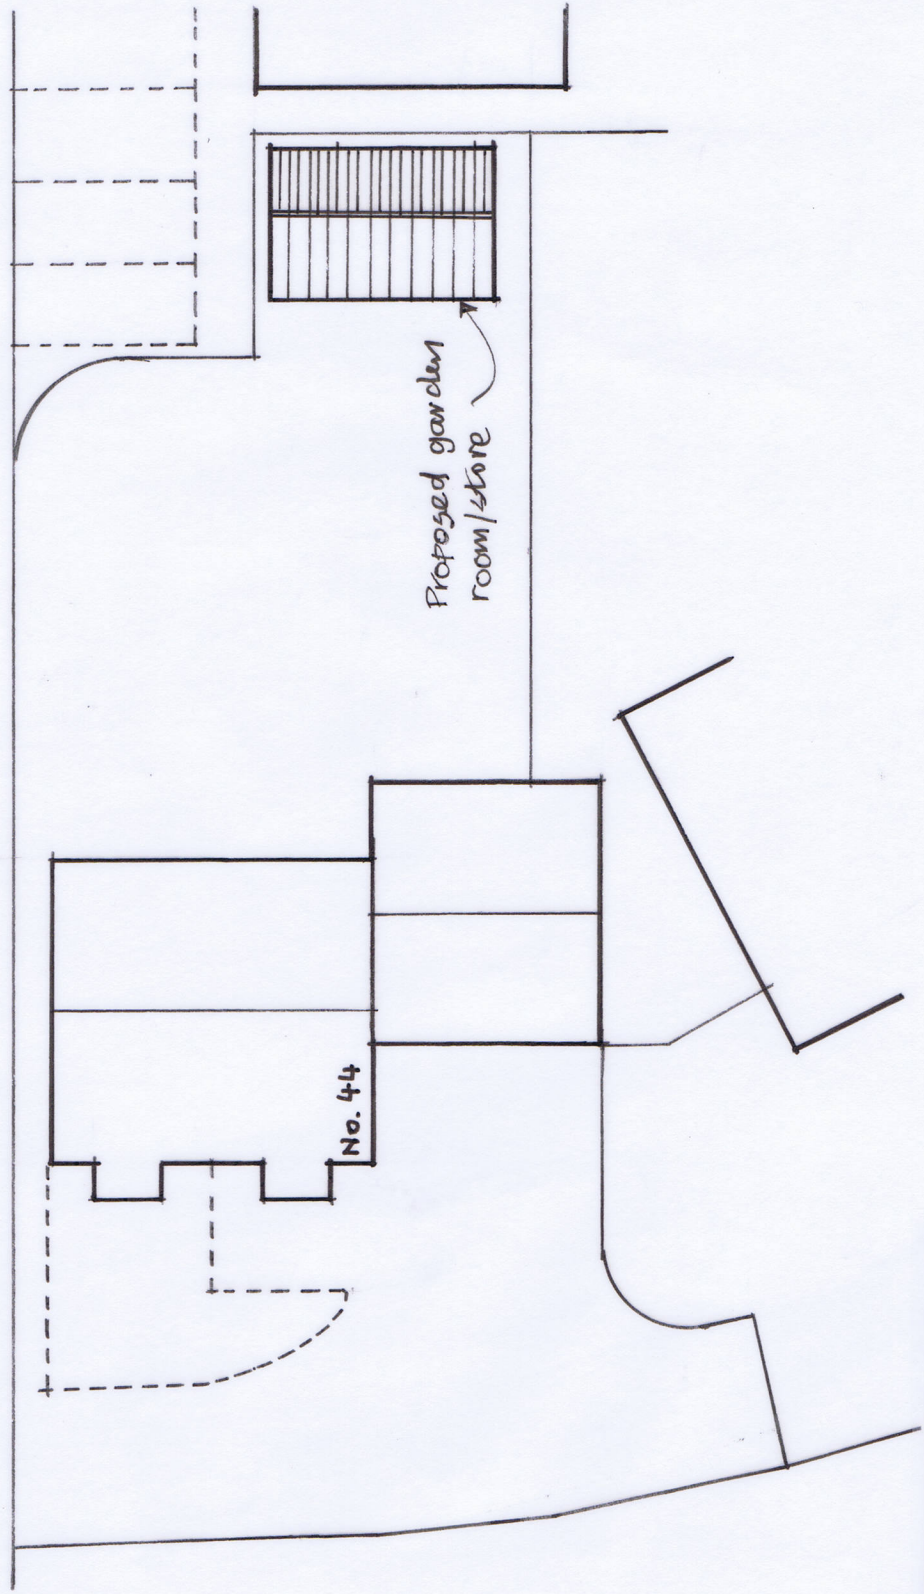

**SITE PLAN 1:500**

**BLOCK PLAN 1:200**

Proposed Garden room/store
44 Cobham Parade
Weston-super-Mare BS24 8EG
<b>Proposed Site Location Details</b>
Scales: 1:200 & 1:500   Date: May 18   Drg No. 2