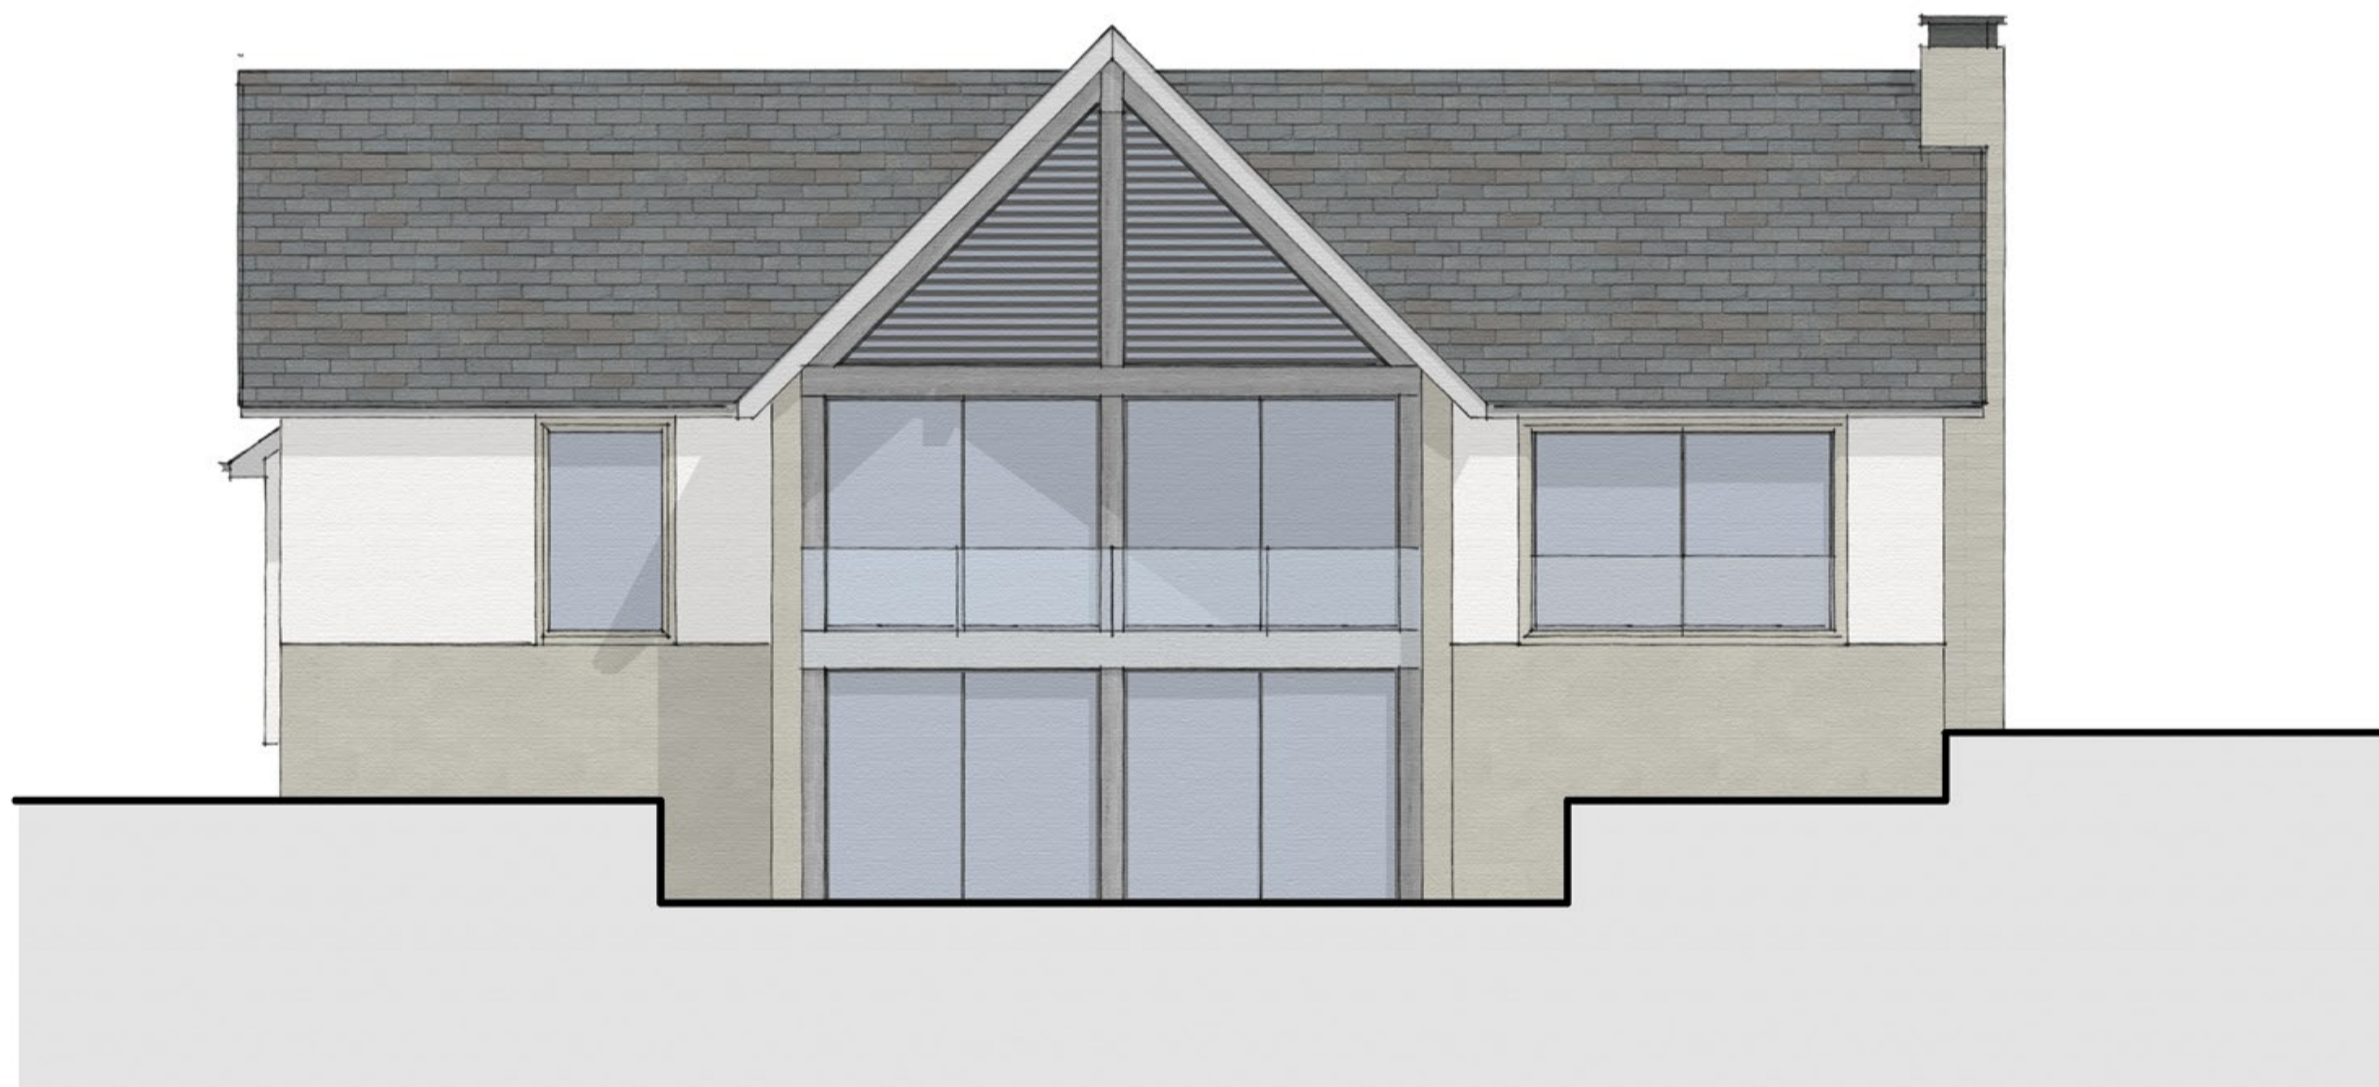

Front - South Elevation

Side - West Elevation

Side - East Elevation

Rear - North Elevation

Job Somerville - Hargate Drive - Hale WA15 ONL	Scale 1:100 @ A1	Drawing No. 1166:06
Drawing Title Proposed Elevations	June 2021	