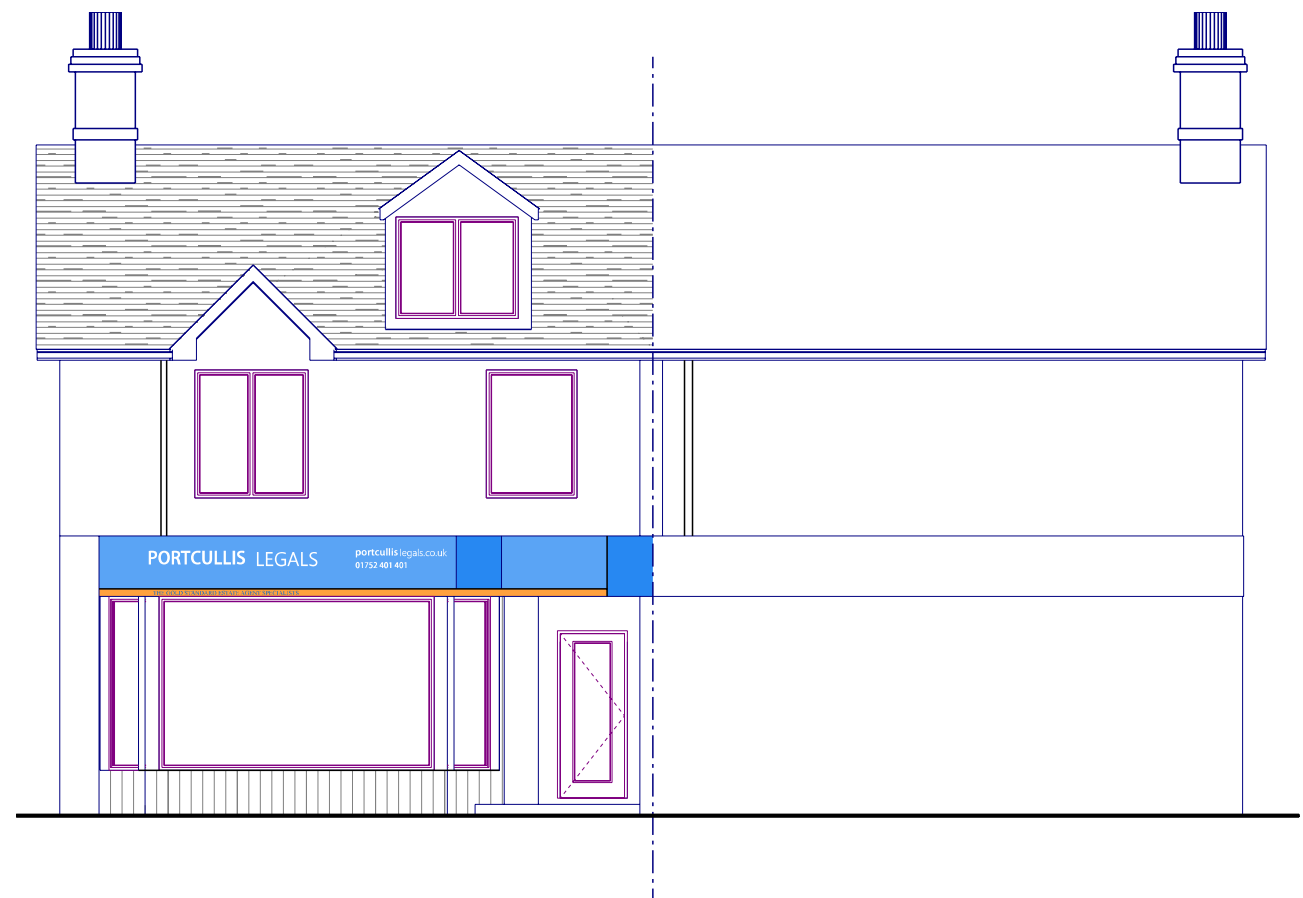

*Side*  
SCALE: 1:100

*FRONT*  
SCALE: 1:100

Revision	Date	Description
		A.J. Mitchelmore MCIAT Ring Cottage, School Lane, Plympton St. Maurice, Plymouth, PL7 1NQ T: 01752 340013 M: 07983 444382 E: andrew@mitchelmore@sky.com www.ajm-design.co.uk

**AJM BUILDING DESIGN LTD**

Project  
Proposed Signage  
11E Radford Park Road  
Plymstock  
Plymouth  
PL9 9DG

Drawing Title    Elevation's  
Scale            1:100  
Drawn By        AJM  
Drawing No.    1160/ 1    @A3  
Rev