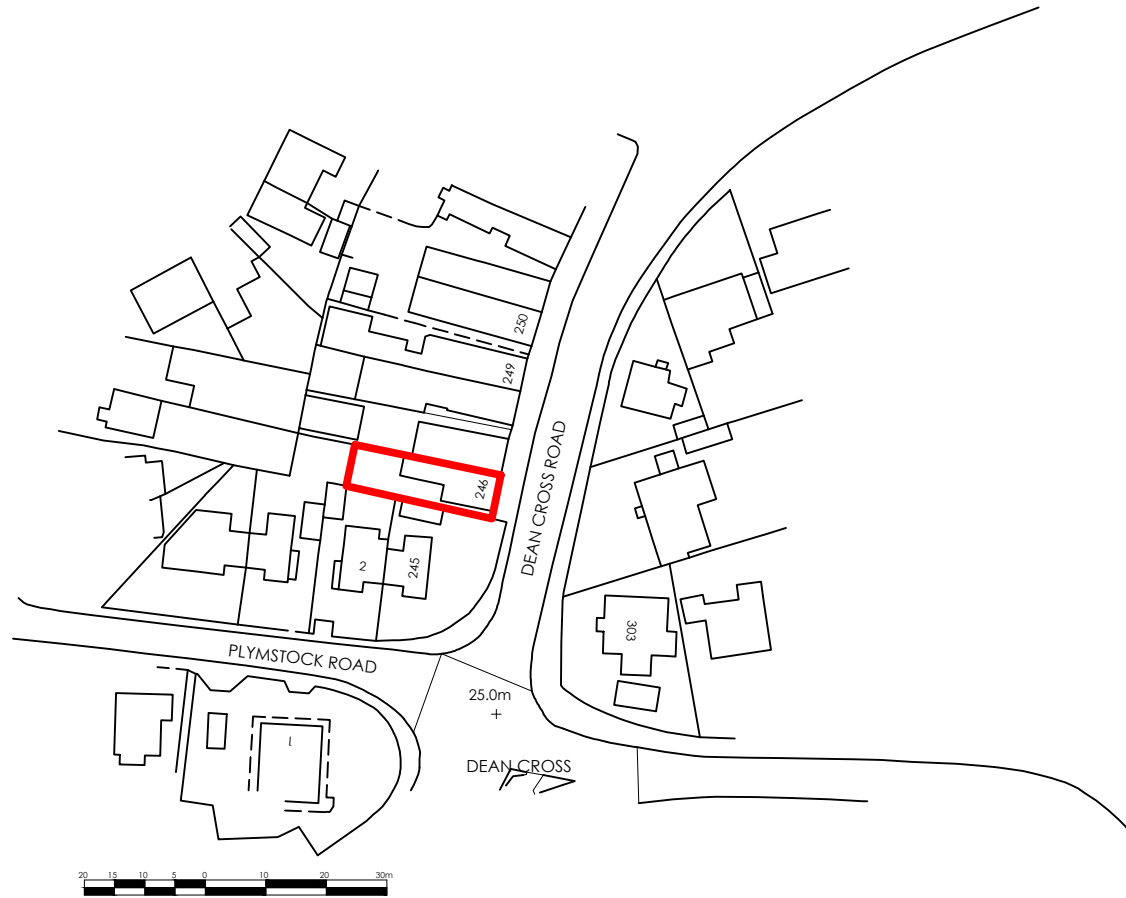

KEY:

© Crown copyright and
database rights 2021
Ordnance Survey 0100031673

Site Address:
246 Dean Cross Road, Plymouth

Scale: 1:1250@A4 Date: July 2021 Drawing: LP01 Title: Site Location Plan