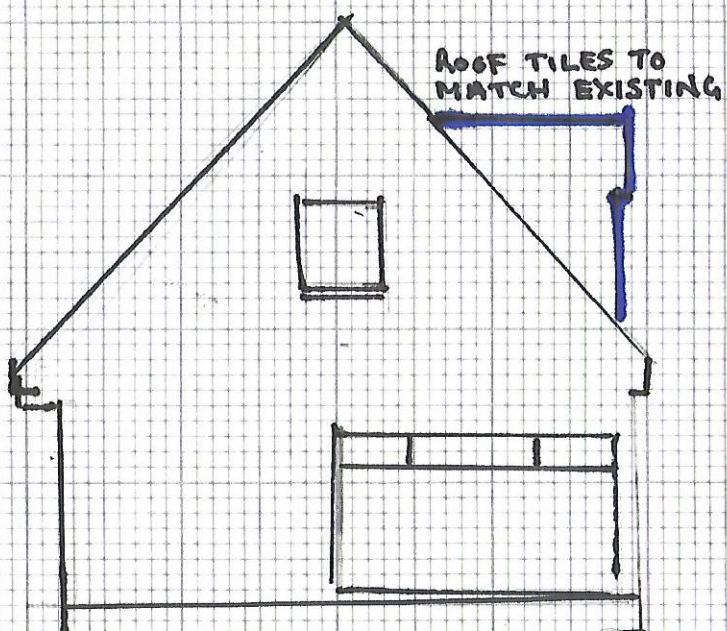

DRAWING 1 OF 6

TITLE:
PROPOSED CONSTR
OF DORMER

DRAWING:
FRONT / SIDE
ELEVATIONS.

MR + MRS DUFFY
8 CAIRNEY PLACE
BONKLE ML2 9QU

SCALE 1/50

DATE 01-03-21