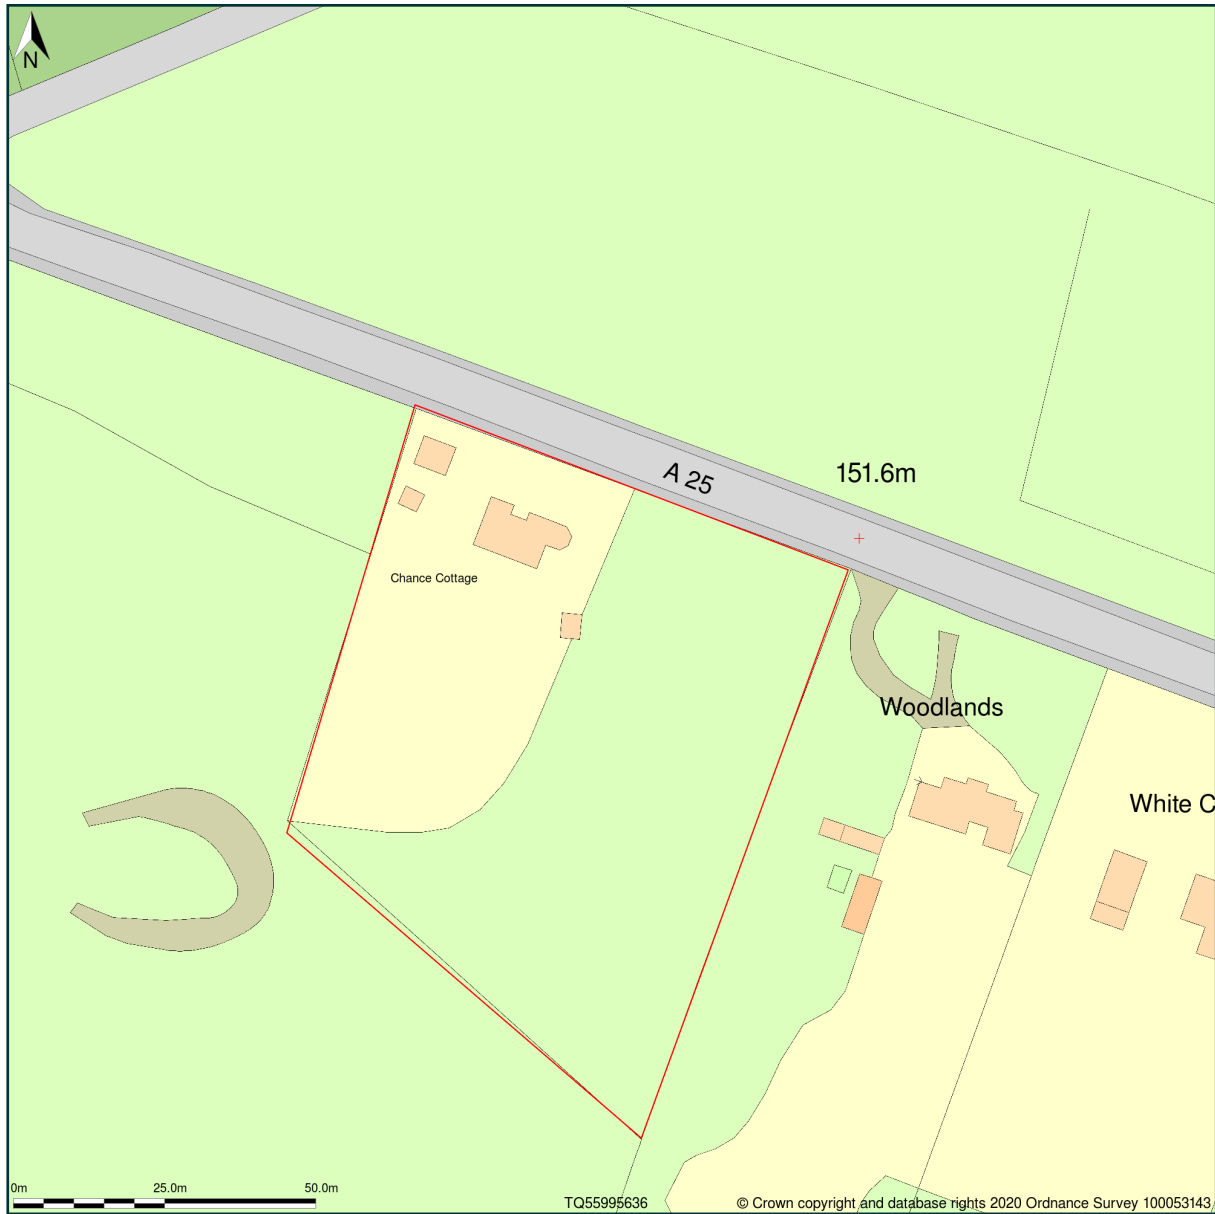

Chance Cottage, Maidstone Road, Seal, Kent, TN15 0EJ

Site Plan shows area bounded by: 555895.31, 156265.75 556095.31, 156465.75 (at a scale of 1:1250), OSGridRef: TQ55995636. The representation of a road, track or path is no evidence of a right of way. The representation of features as lines is no evidence of a property boundary.

Produced on 26th Aug 2020 from the Ordnance Survey National Geographic Database and incorporating surveyed revision available at this date. Reproduction in whole or part is prohibited without the prior permission of Ordnance Survey. © Crown copyright 2020. Supplied by www.buyaplan.co.uk a licensed Ordnance Survey partner (100053143). Unique plan reference: #00549973-EFEC72