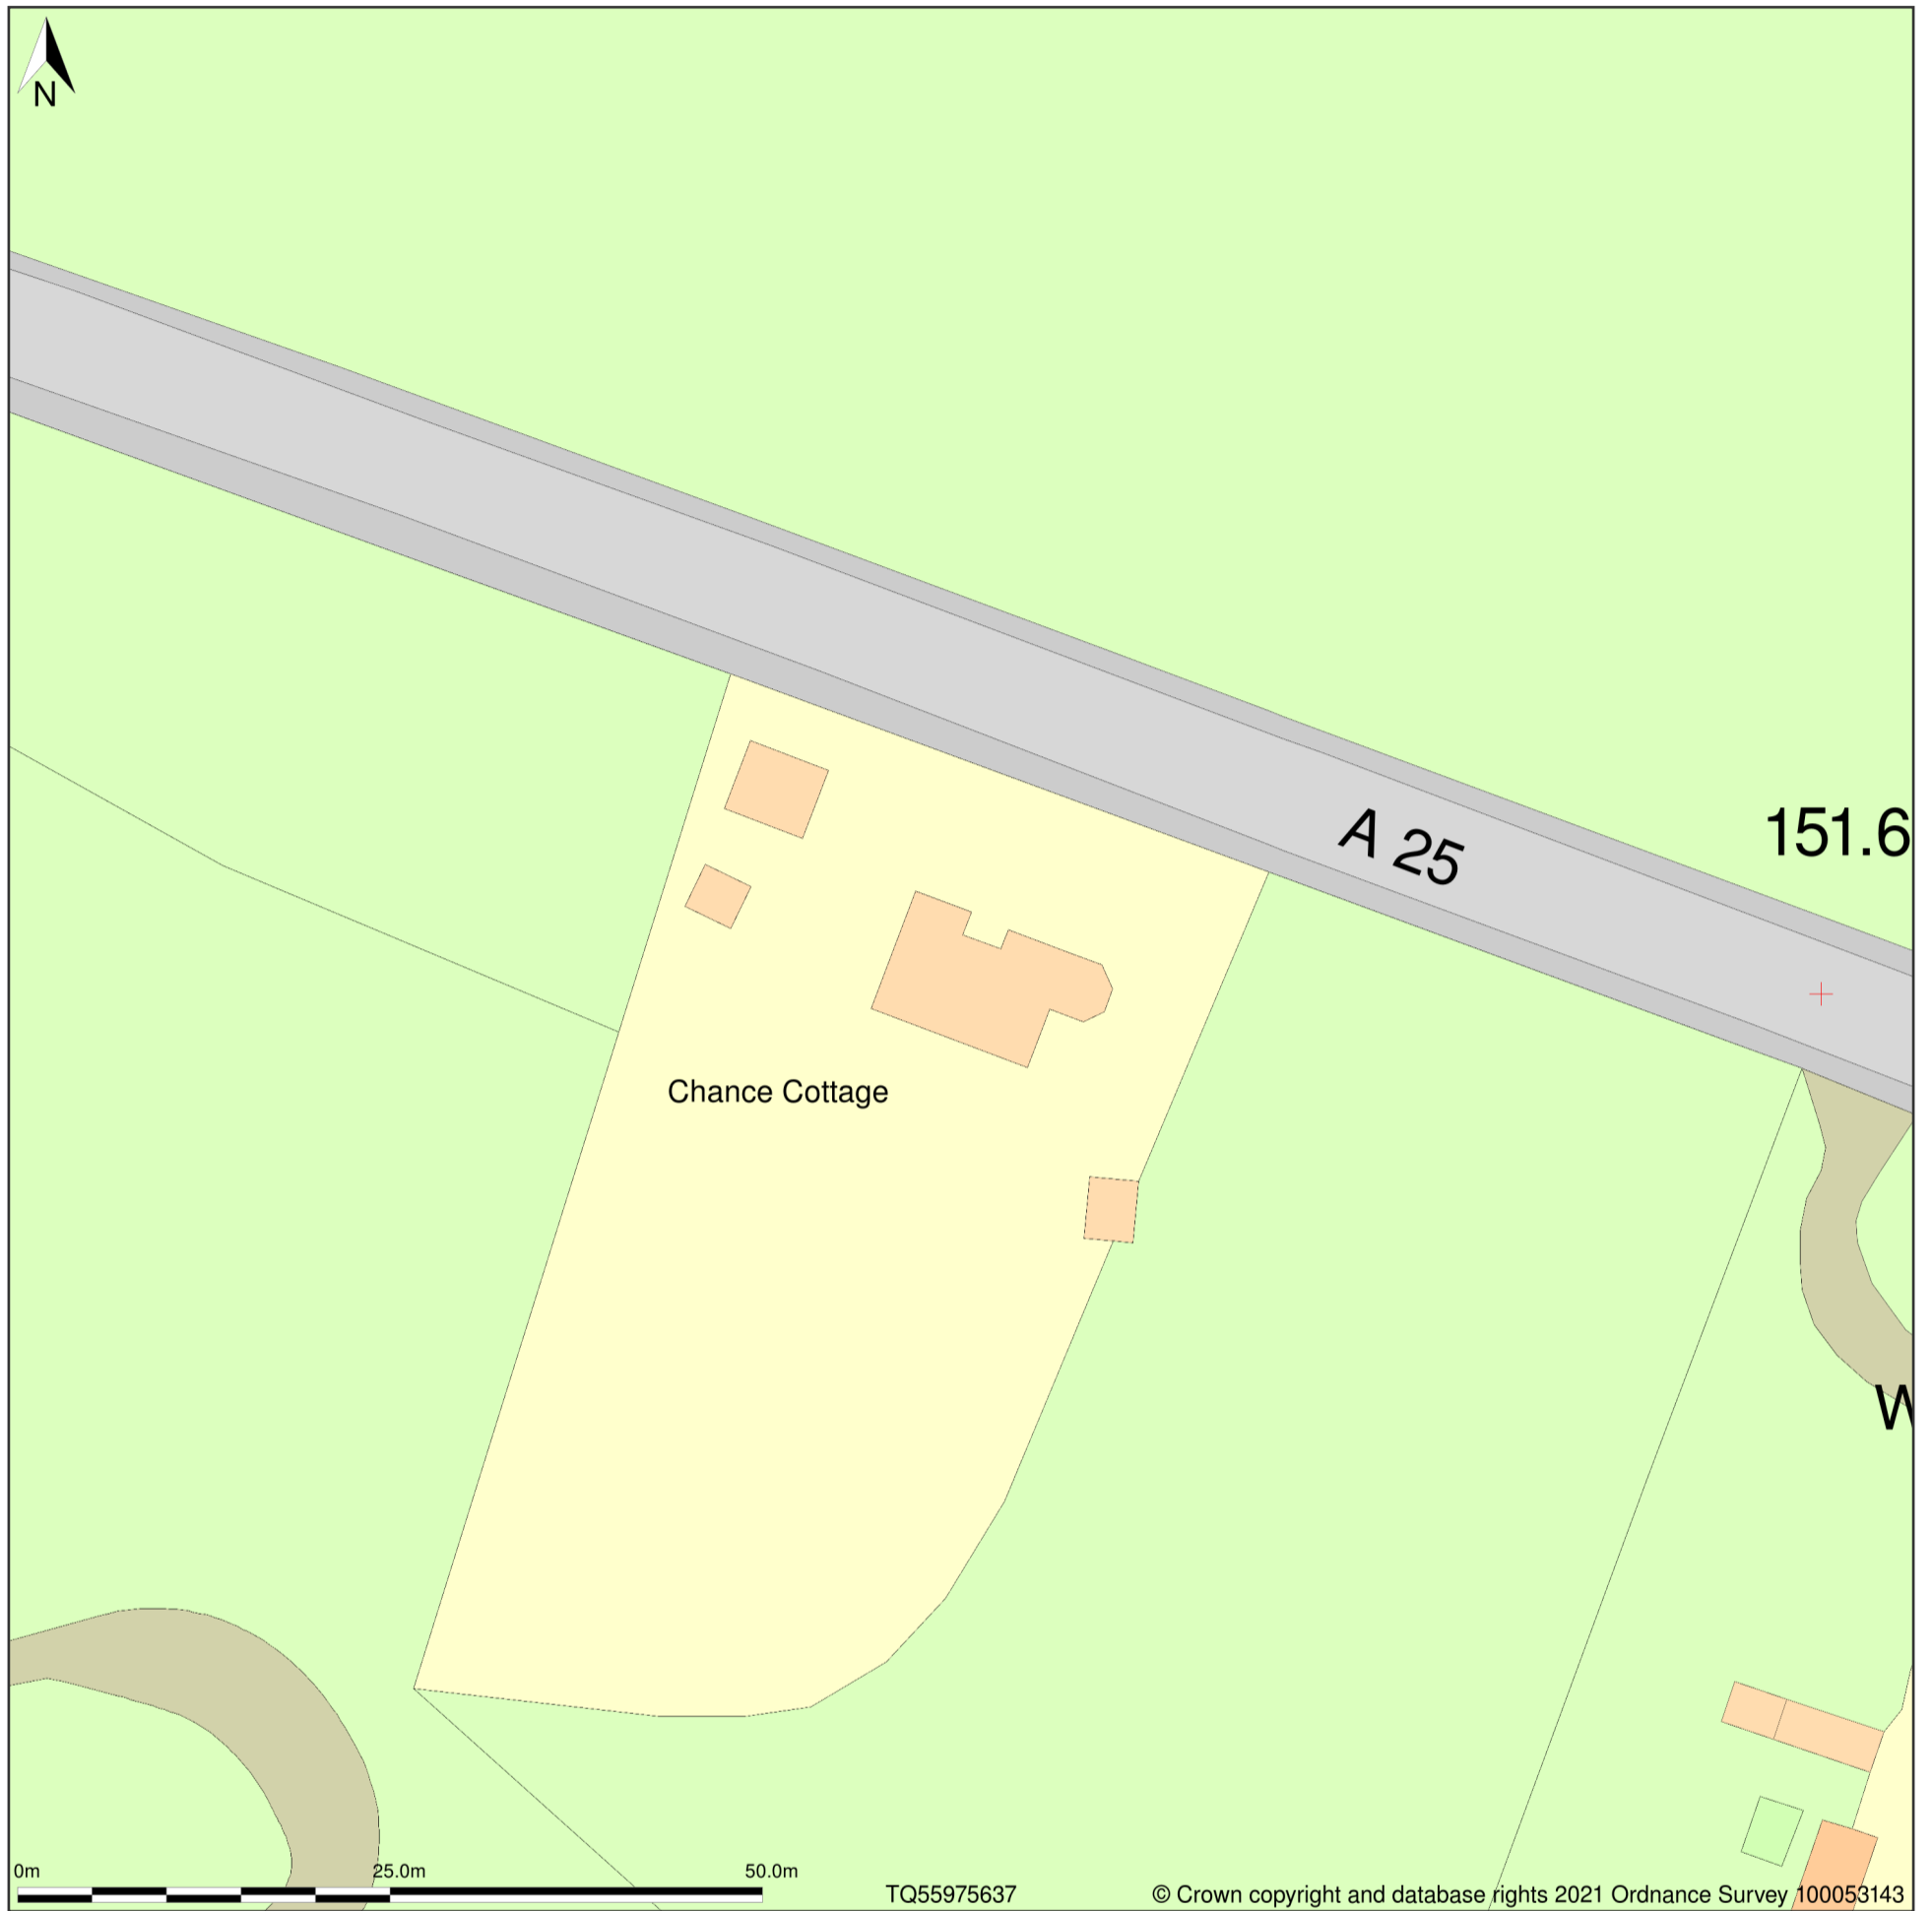

Chance Cottage, Maidstone Road, Seal, Kent, TN15 0EJ

Block Plan shows area bounded by: 555914.42, 156315.83 556042.42, 156443.83 (at a scale of 1:500), OSGridRef: TQ55975637. The representation of a road, track or path is no evidence of a right of way. The representation of features as lines is no evidence of a property boundary.

Produced on 6th May 2021 from the Ordnance Survey National Geographic Database and incorporating surveyed revision available at this date. Reproduction in whole or part is prohibited without the prior permission of Ordnance Survey. © Crown copyright 2021. Supplied by www.buyaplan.co.uk a licensed Ordnance Survey partner (100053143). Unique plan reference: #00629287-4BB2FC