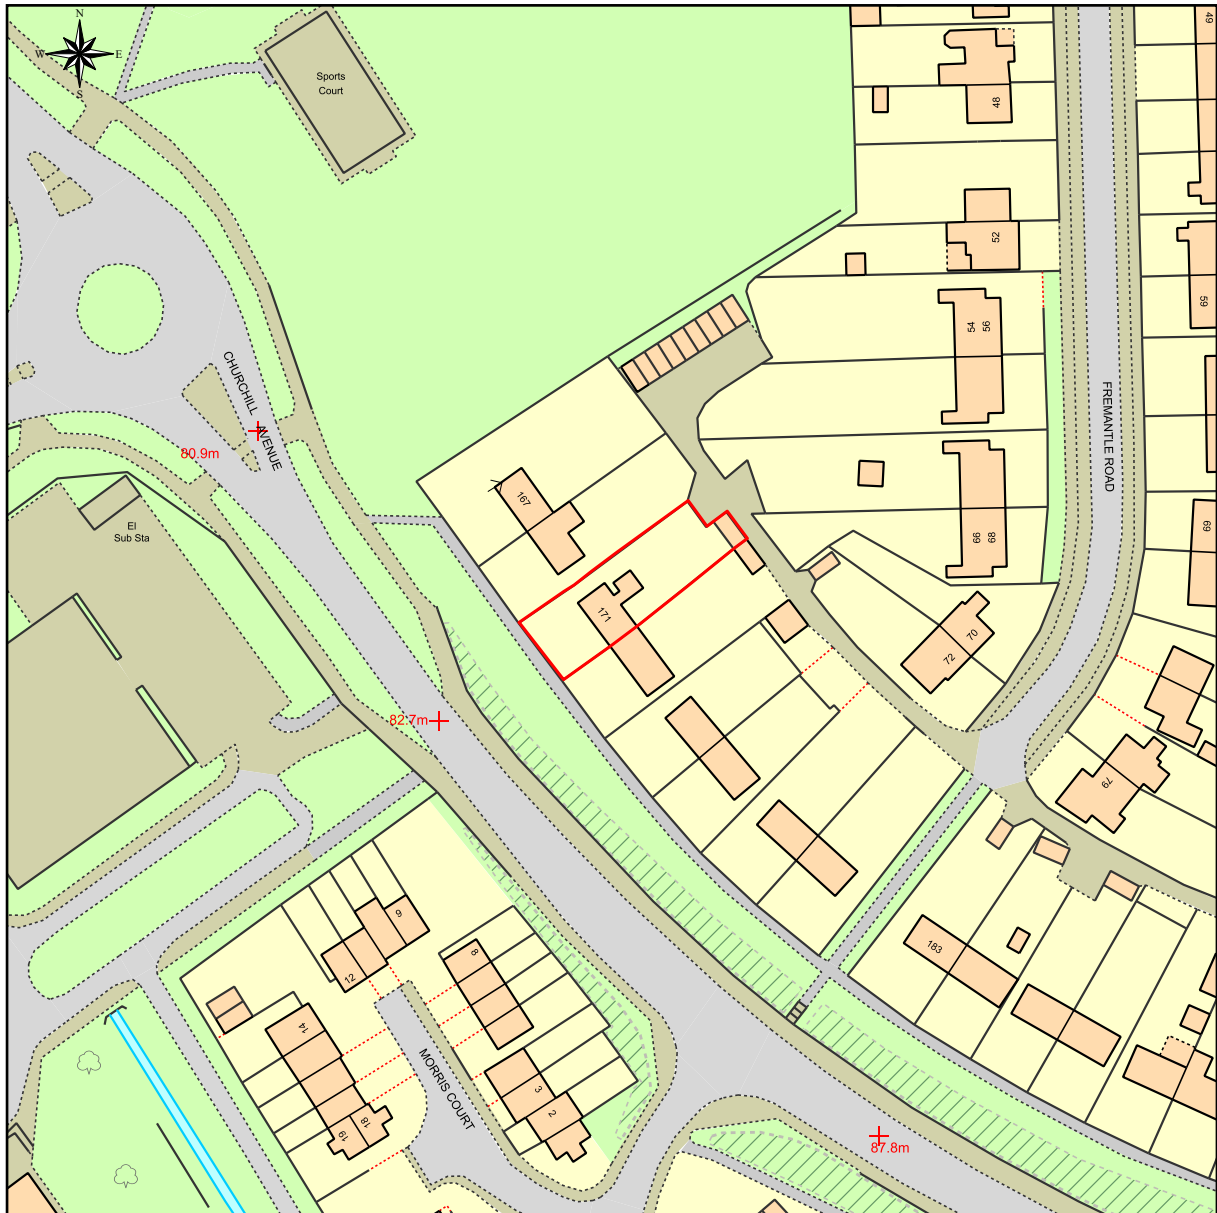

# Location Plan of 171 churchill avenue

This Plan includes the following Licensed Data: OS MasterMap Colour PDF Location Plan by the Ordnance Survey National Geographic Database and incorporating surveyed revision available at the date of production. Reproduction in whole or in part is prohibited without the prior permission of Ordnance Survey. The representation of a road, track or path is no evidence of a right of way. The representation of features, as lines is no evidence of a property boundary. © Crown copyright and database rights, 2021. Ordnance Survey 0100031673

0m 20m 40m 60m 80m 100m

Scale: 1:1250, paper size: A4