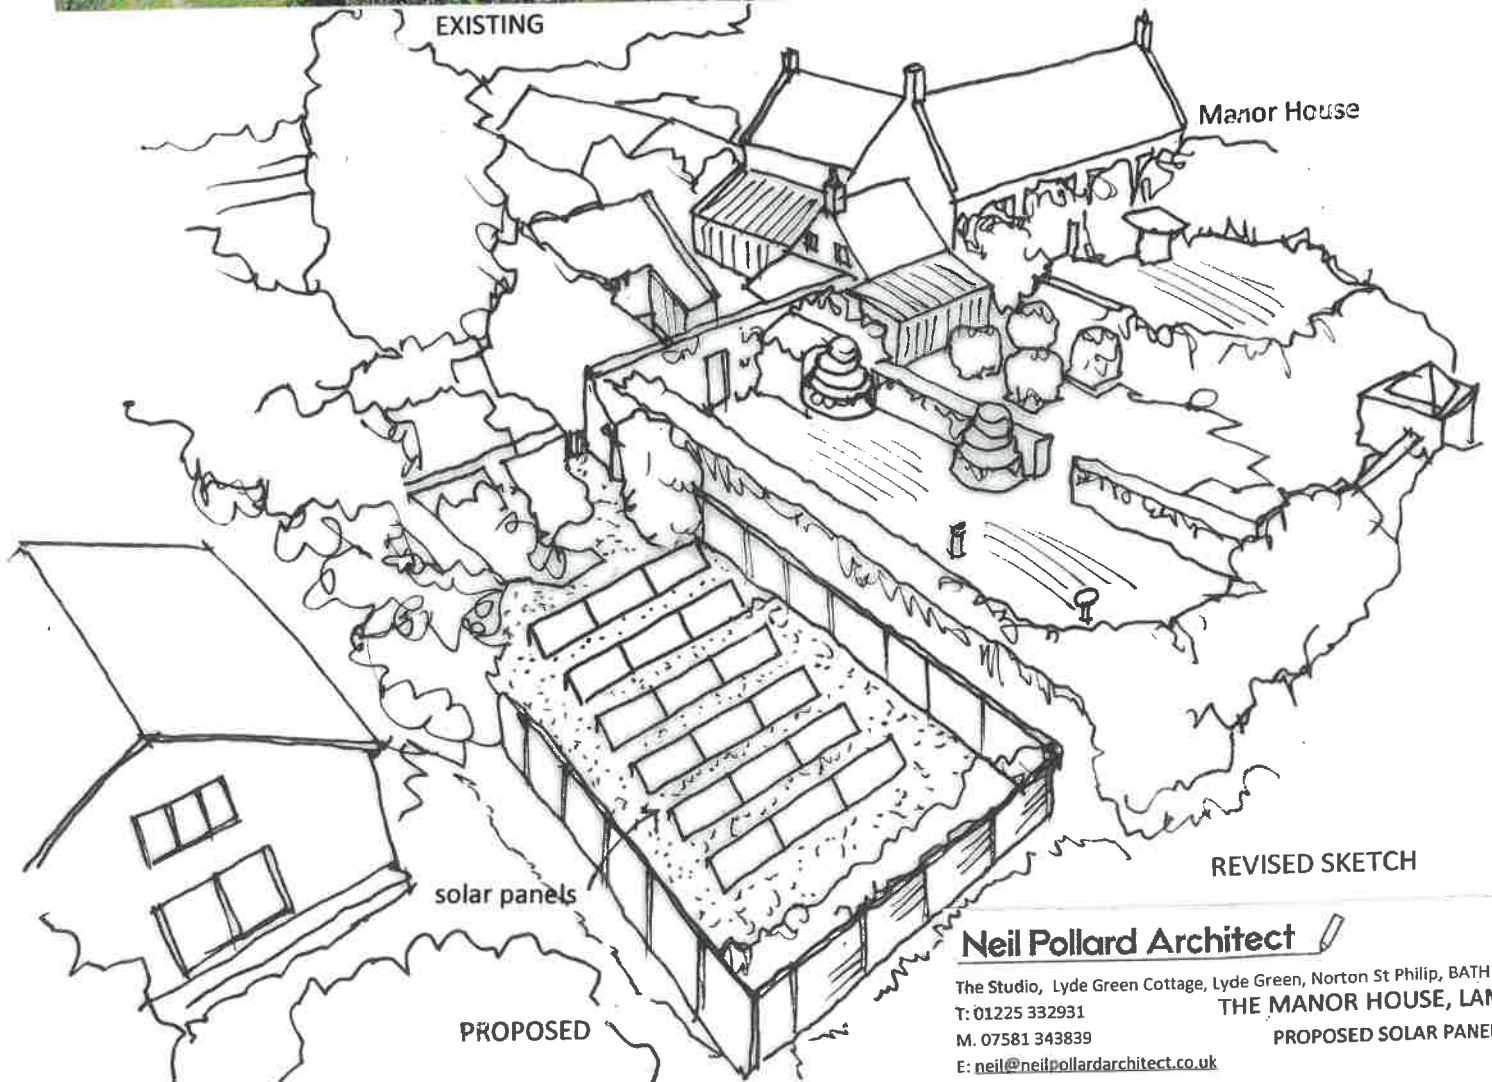

EXISTING

Manor House

solar panels

REVISSED SKETCH

PROPOSED

Neil Pollard Architect

The Studio, Lyde Green Cottage, Lyde Green, Norton St Philip, BATH BA2 7ND
 T: 01225 332931
 M. 07581 343839
 E: neil@neilpollardarchitect.co.uk

THE MANOR HOUSE, LAMYATT

PROPOSED SOLAR PANELS