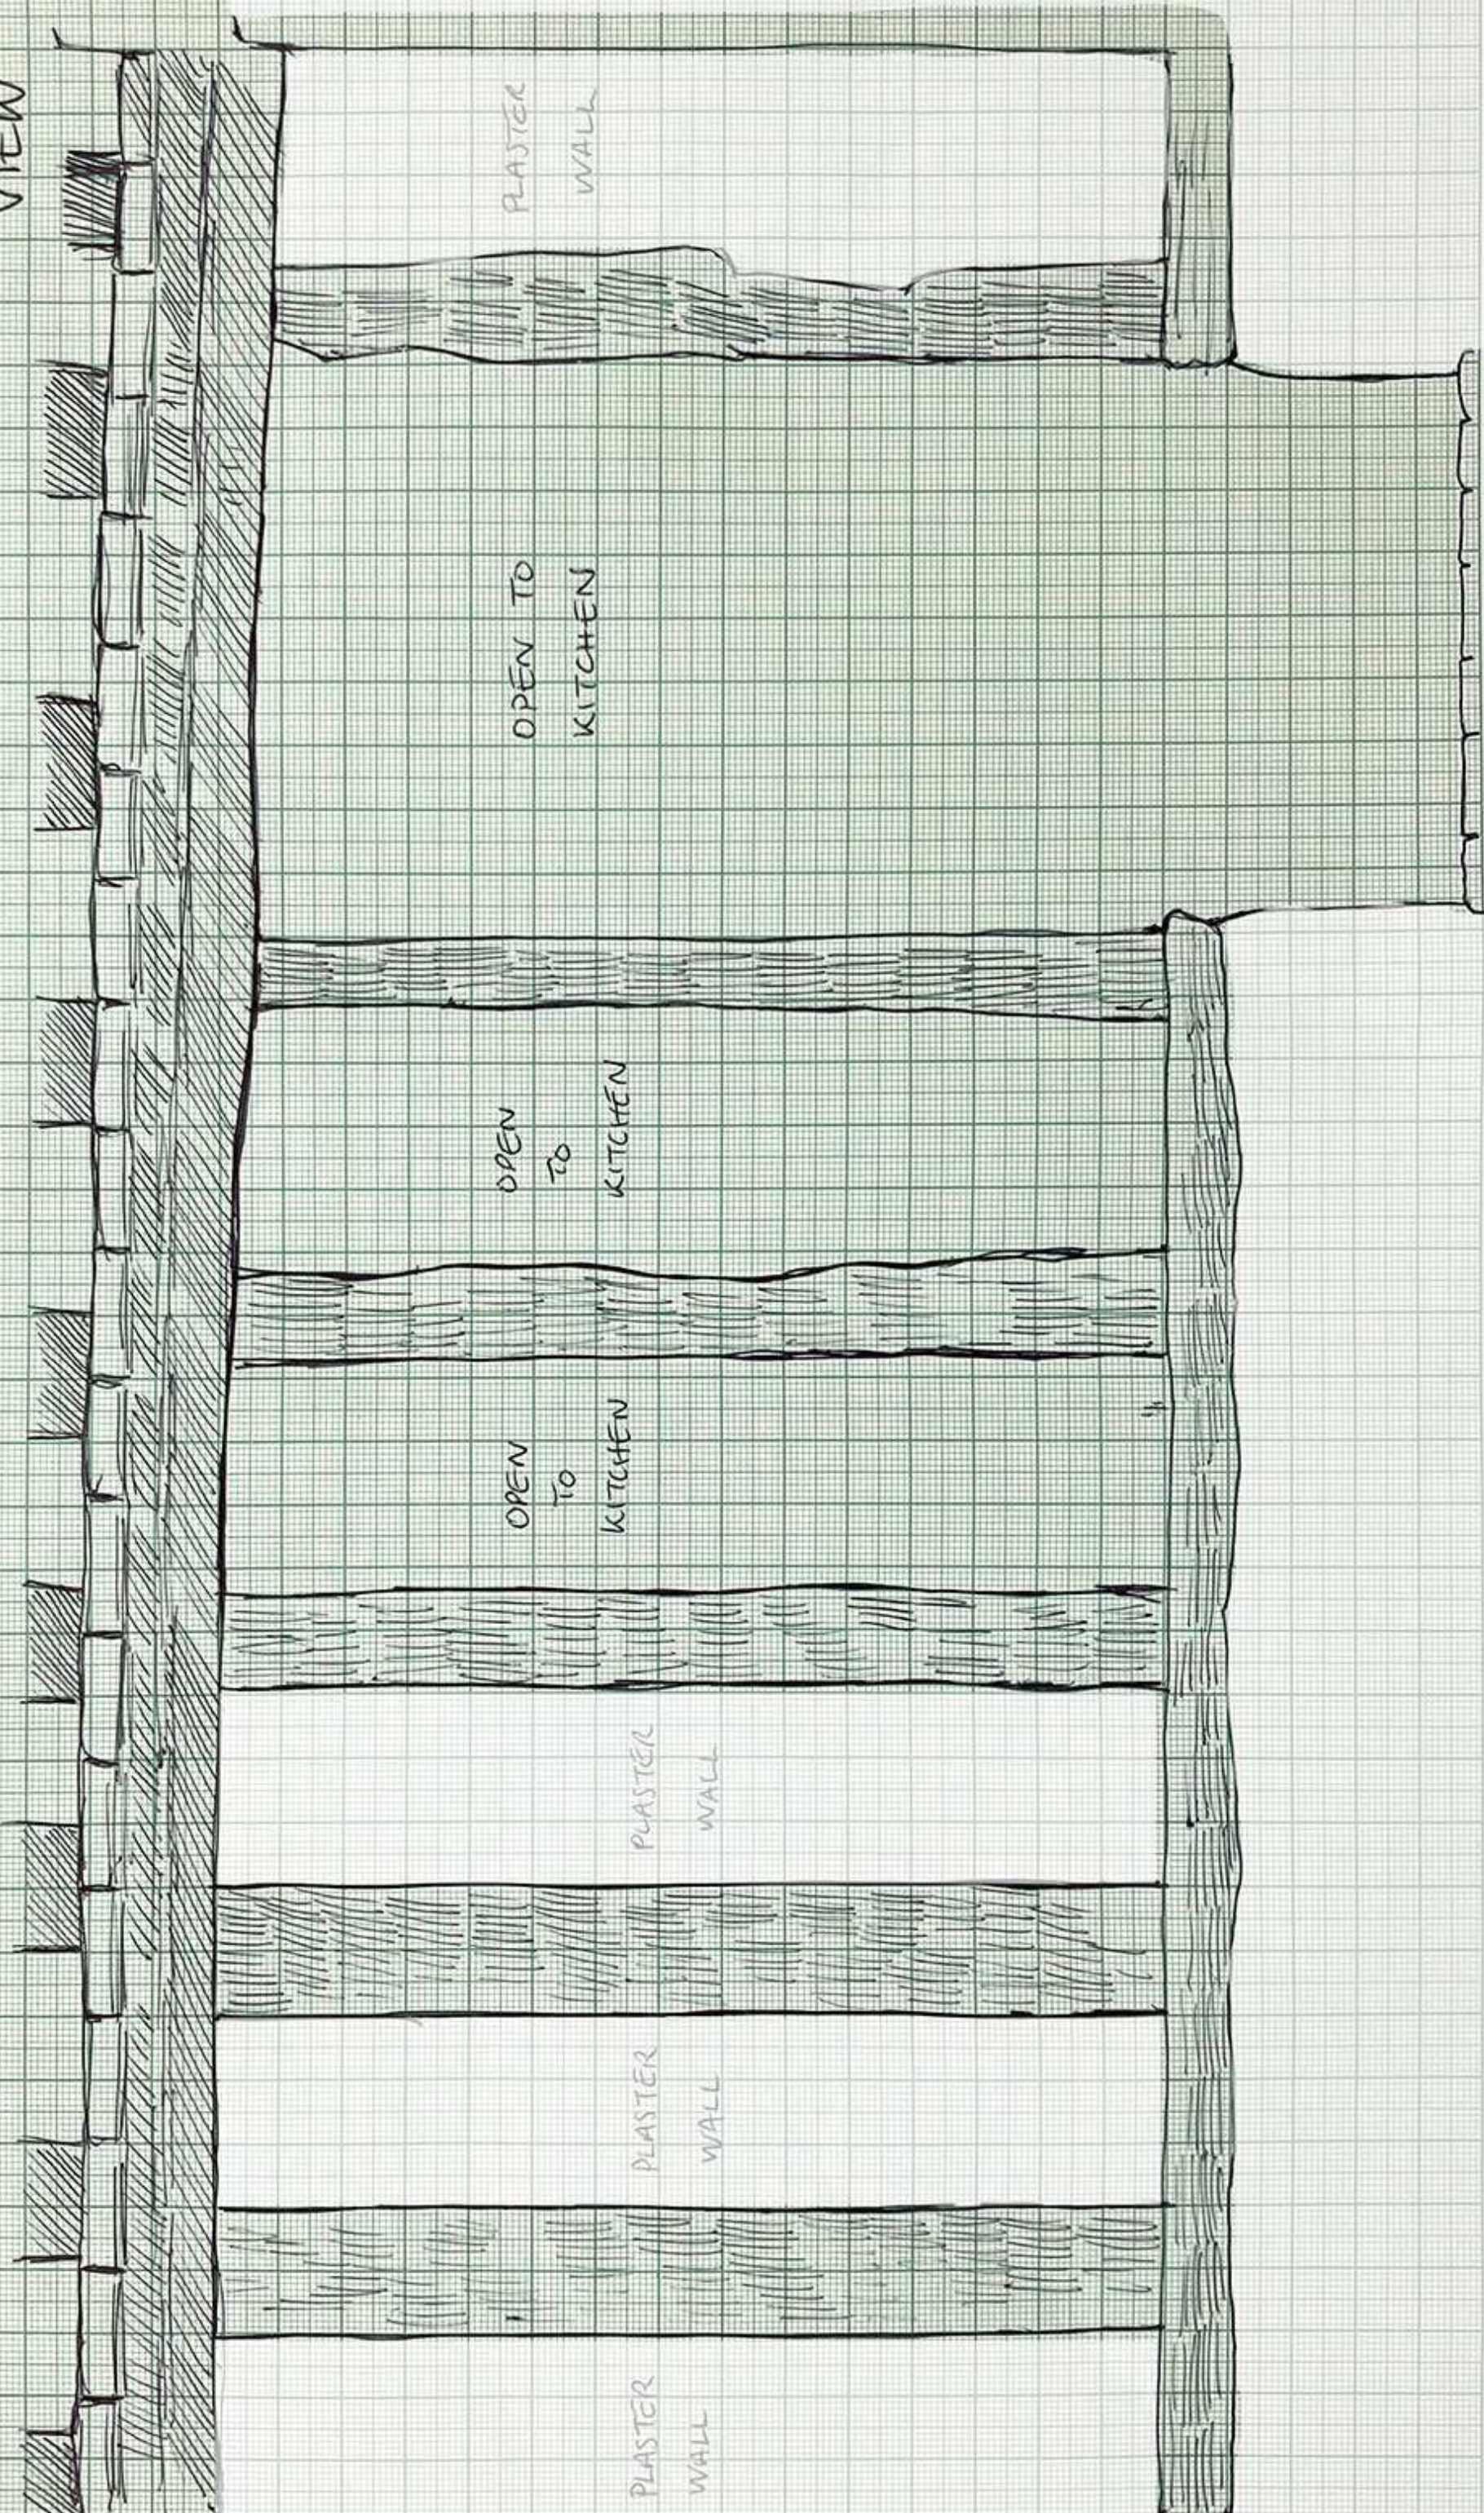

1:10 SCALE

A3 PAGE

100cm
← →

TOTAL WIDTH: 389cm

BECK GREEN FARM

PROPOSED WALL - DINING ROOM VIEW

PLASTER
WALL

PLASTER
WALL

PLASTER
WALL

OPEN
TO
KITCHEN

OPEN
TO
KITCHEN

OPEN TO
KITCHEN

PLASTER
WALL