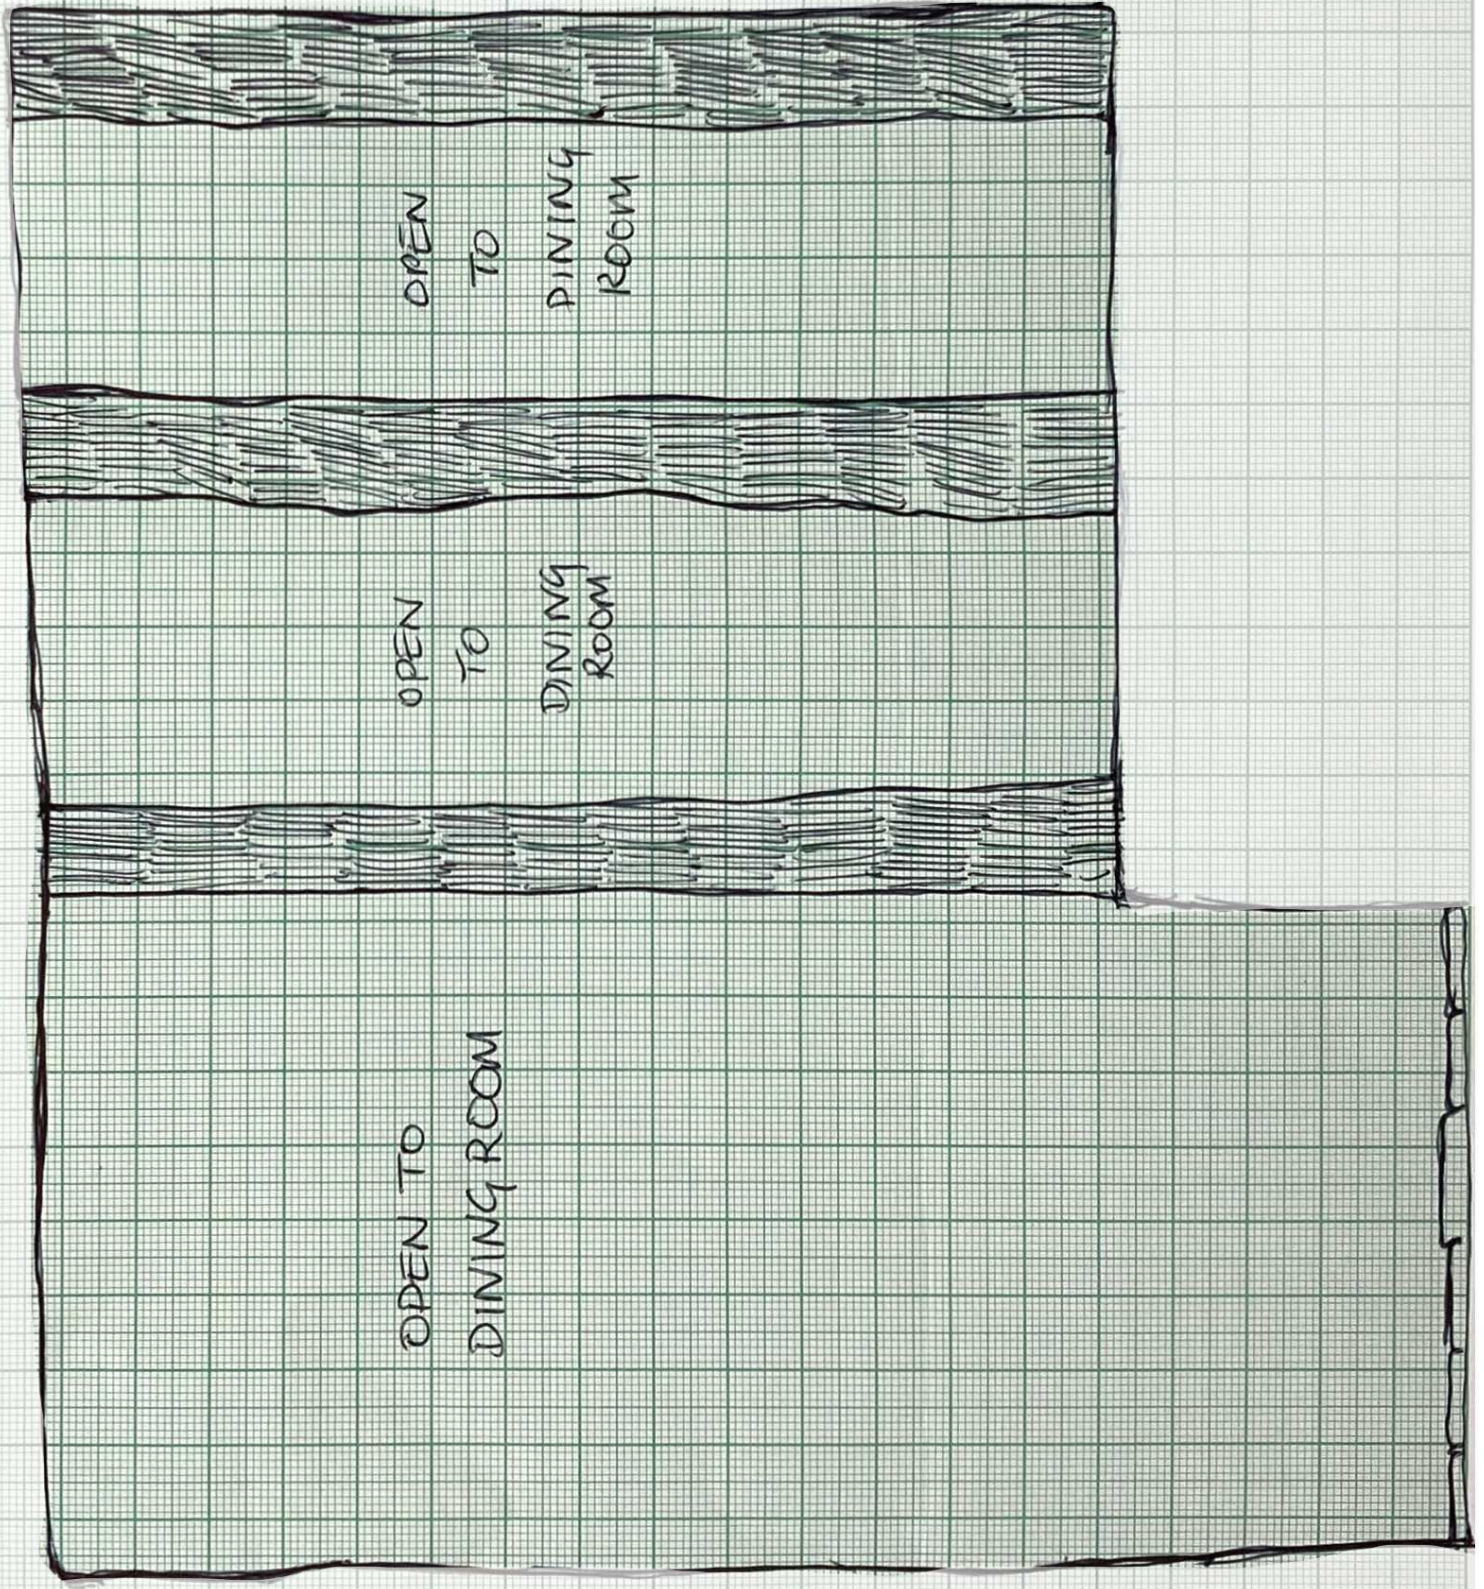

1:10 SCALE

A3 PAGE

BECK GREEN FARM

PROPOSED WALL
KITCHEN VIEW

10cm
K >

PLASTER
RENDERED WALL

PLASTER
WALL

OPEN TO
DINING ROOM

OPEN
TO
DINING
ROOM

OPEN
TO
DINING
ROOM