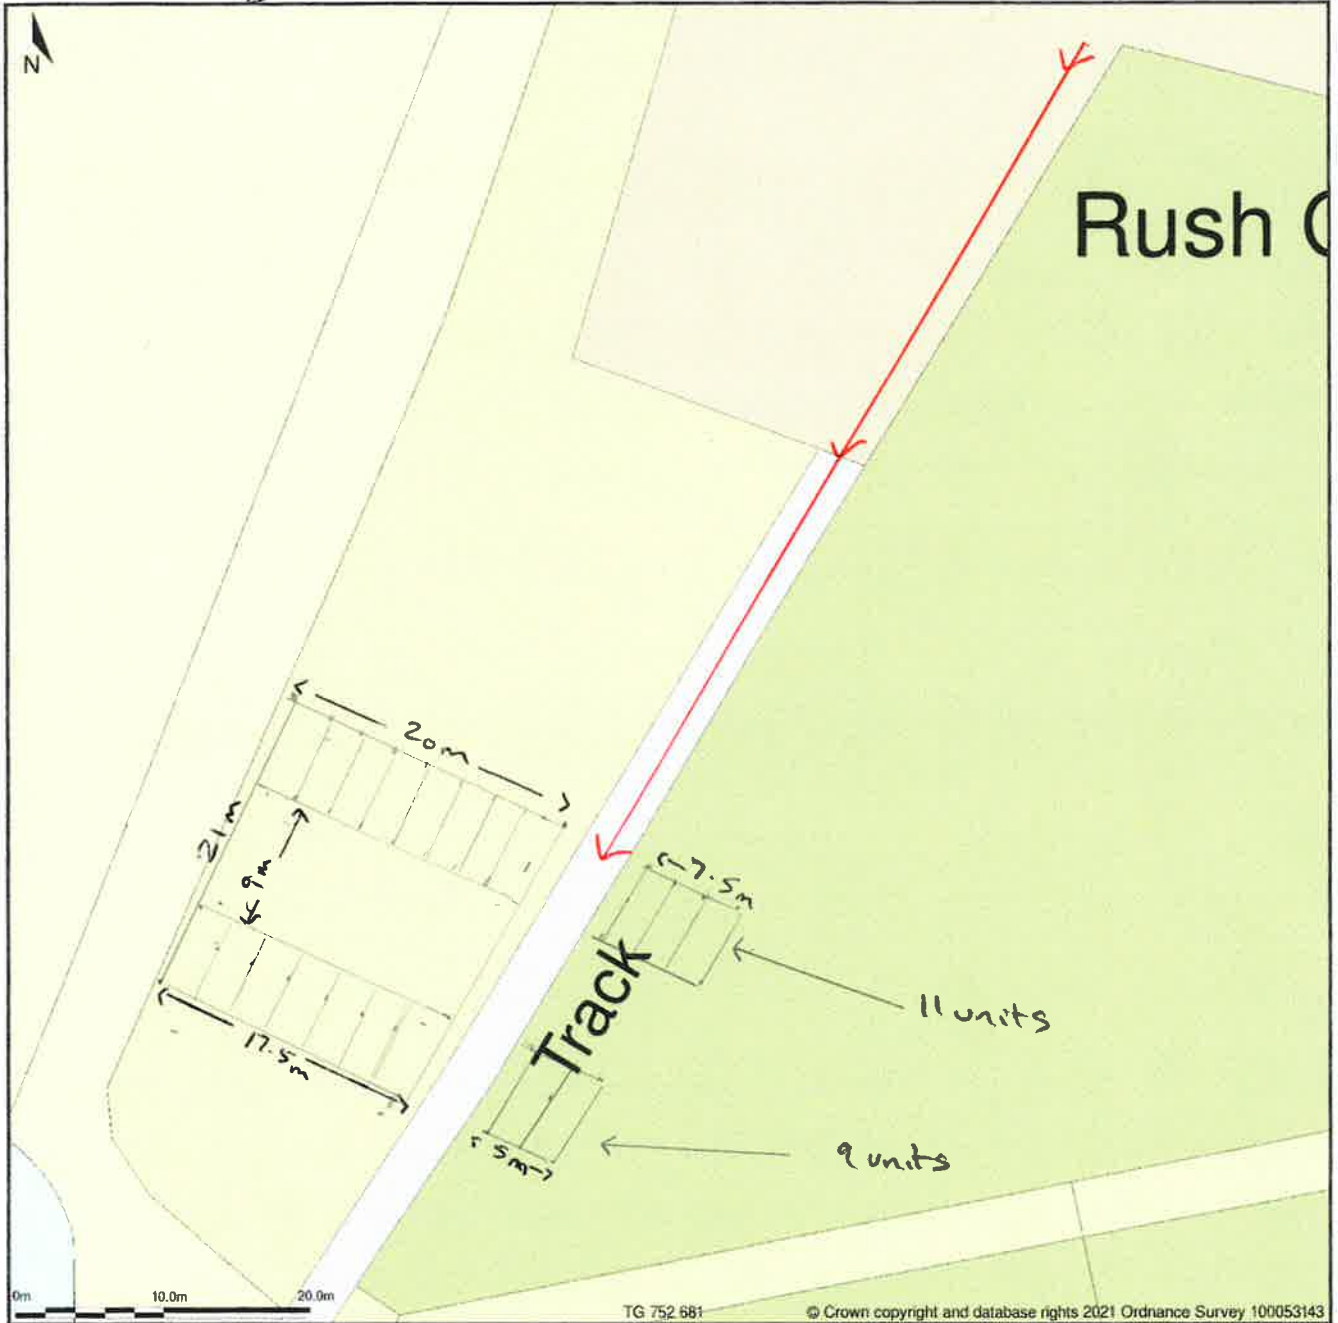

Barn Owl Farm, Rush Green, Barnham Broom, Norfolk, NR9 4EA

BLOCK PLAN

Block Plan shows area bounded by: 607484.37, 306773.46 607574.37, 306863.46 (at a scale of 1:500), OSGridRef: TG 752 681. The representation of a road, track or path is no evidence of a right of way. The representation of features as lines is no evidence of a property boundary.

Produced on 29th Sep 2021 from the Ordnance Survey National Geographic Database and incorporating surveyed revision available at this date. Reproduction in whole or part is prohibited without the prior permission of Ordnance Survey. © Crown copyright 2021. Supplied by www.buyaplan.co.uk a licensed Ordnance Survey partner (100053143). Unique plan reference: #00671809-6824CC

← →
SITE ACCESS