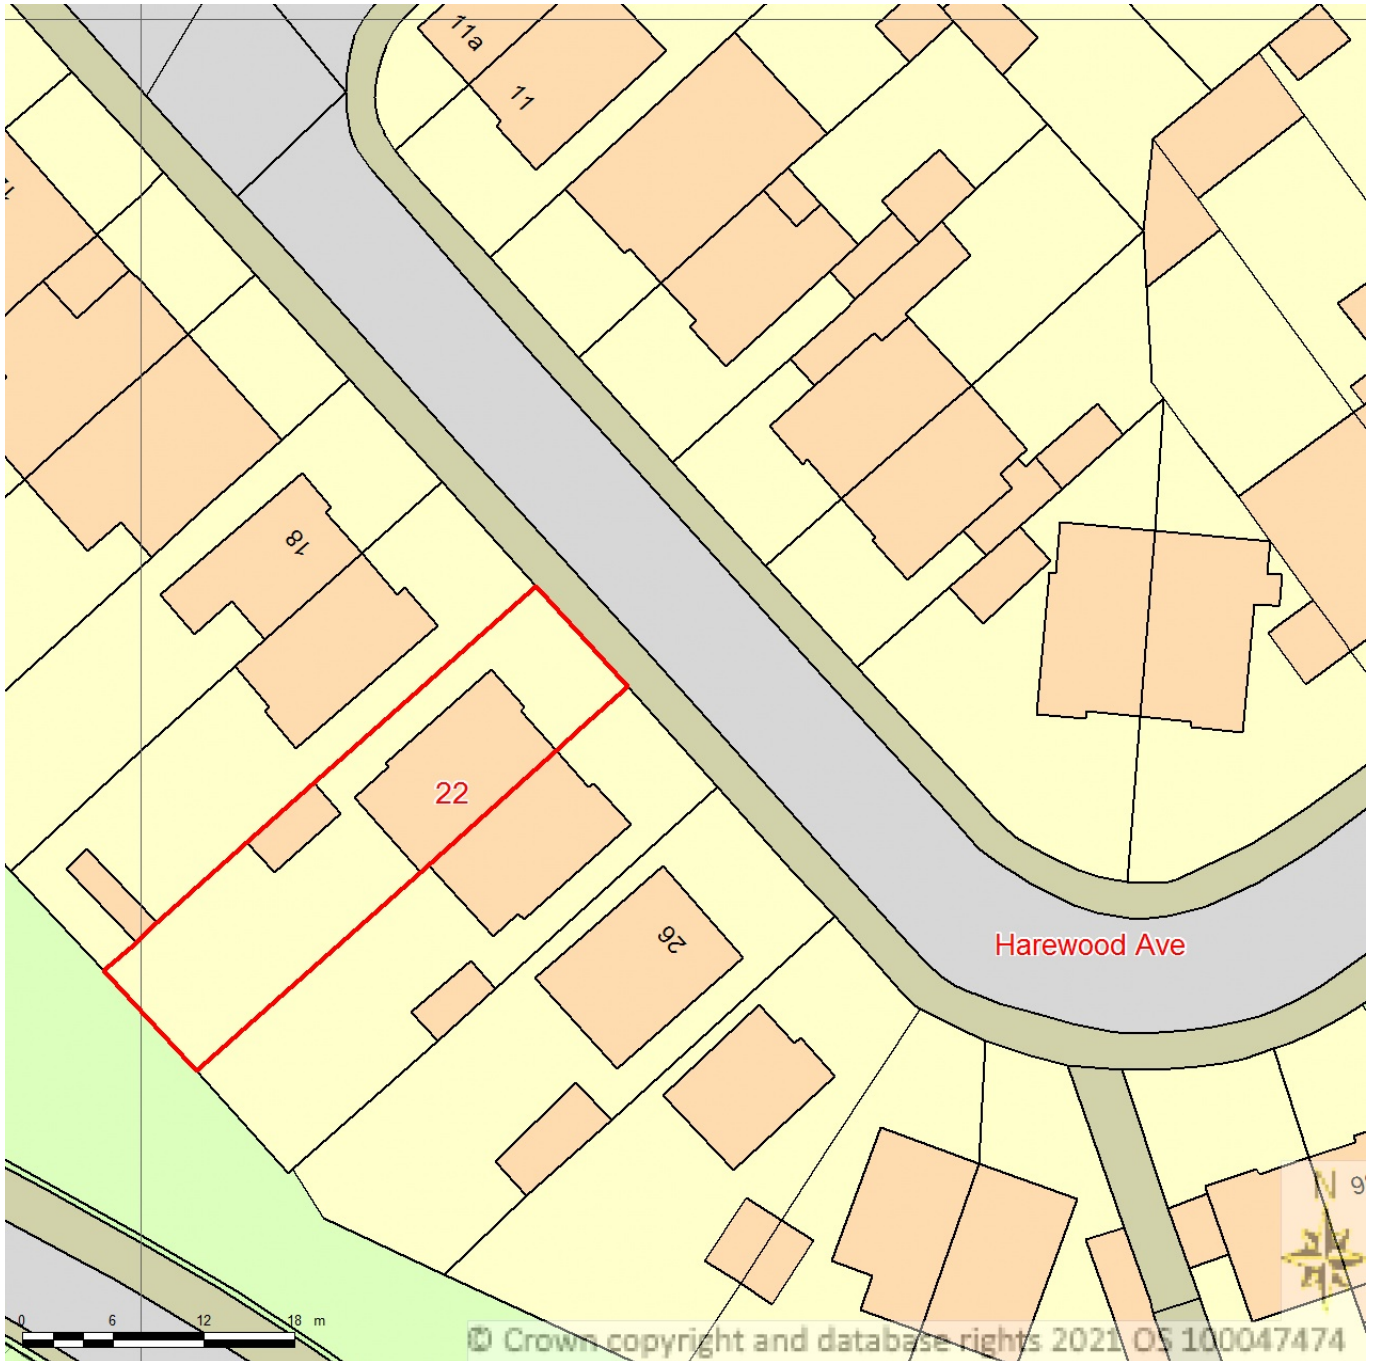

BLOCK/SITE PLAN
AREA 90m x 90m
SCALE 1:500 on A4
CENTRE COORDINATES: 512536, 184056

Supplied by Streetwise Maps Ltd
www.streetwise.net
Licence No: 100047474
06/10/2021 15:17:03