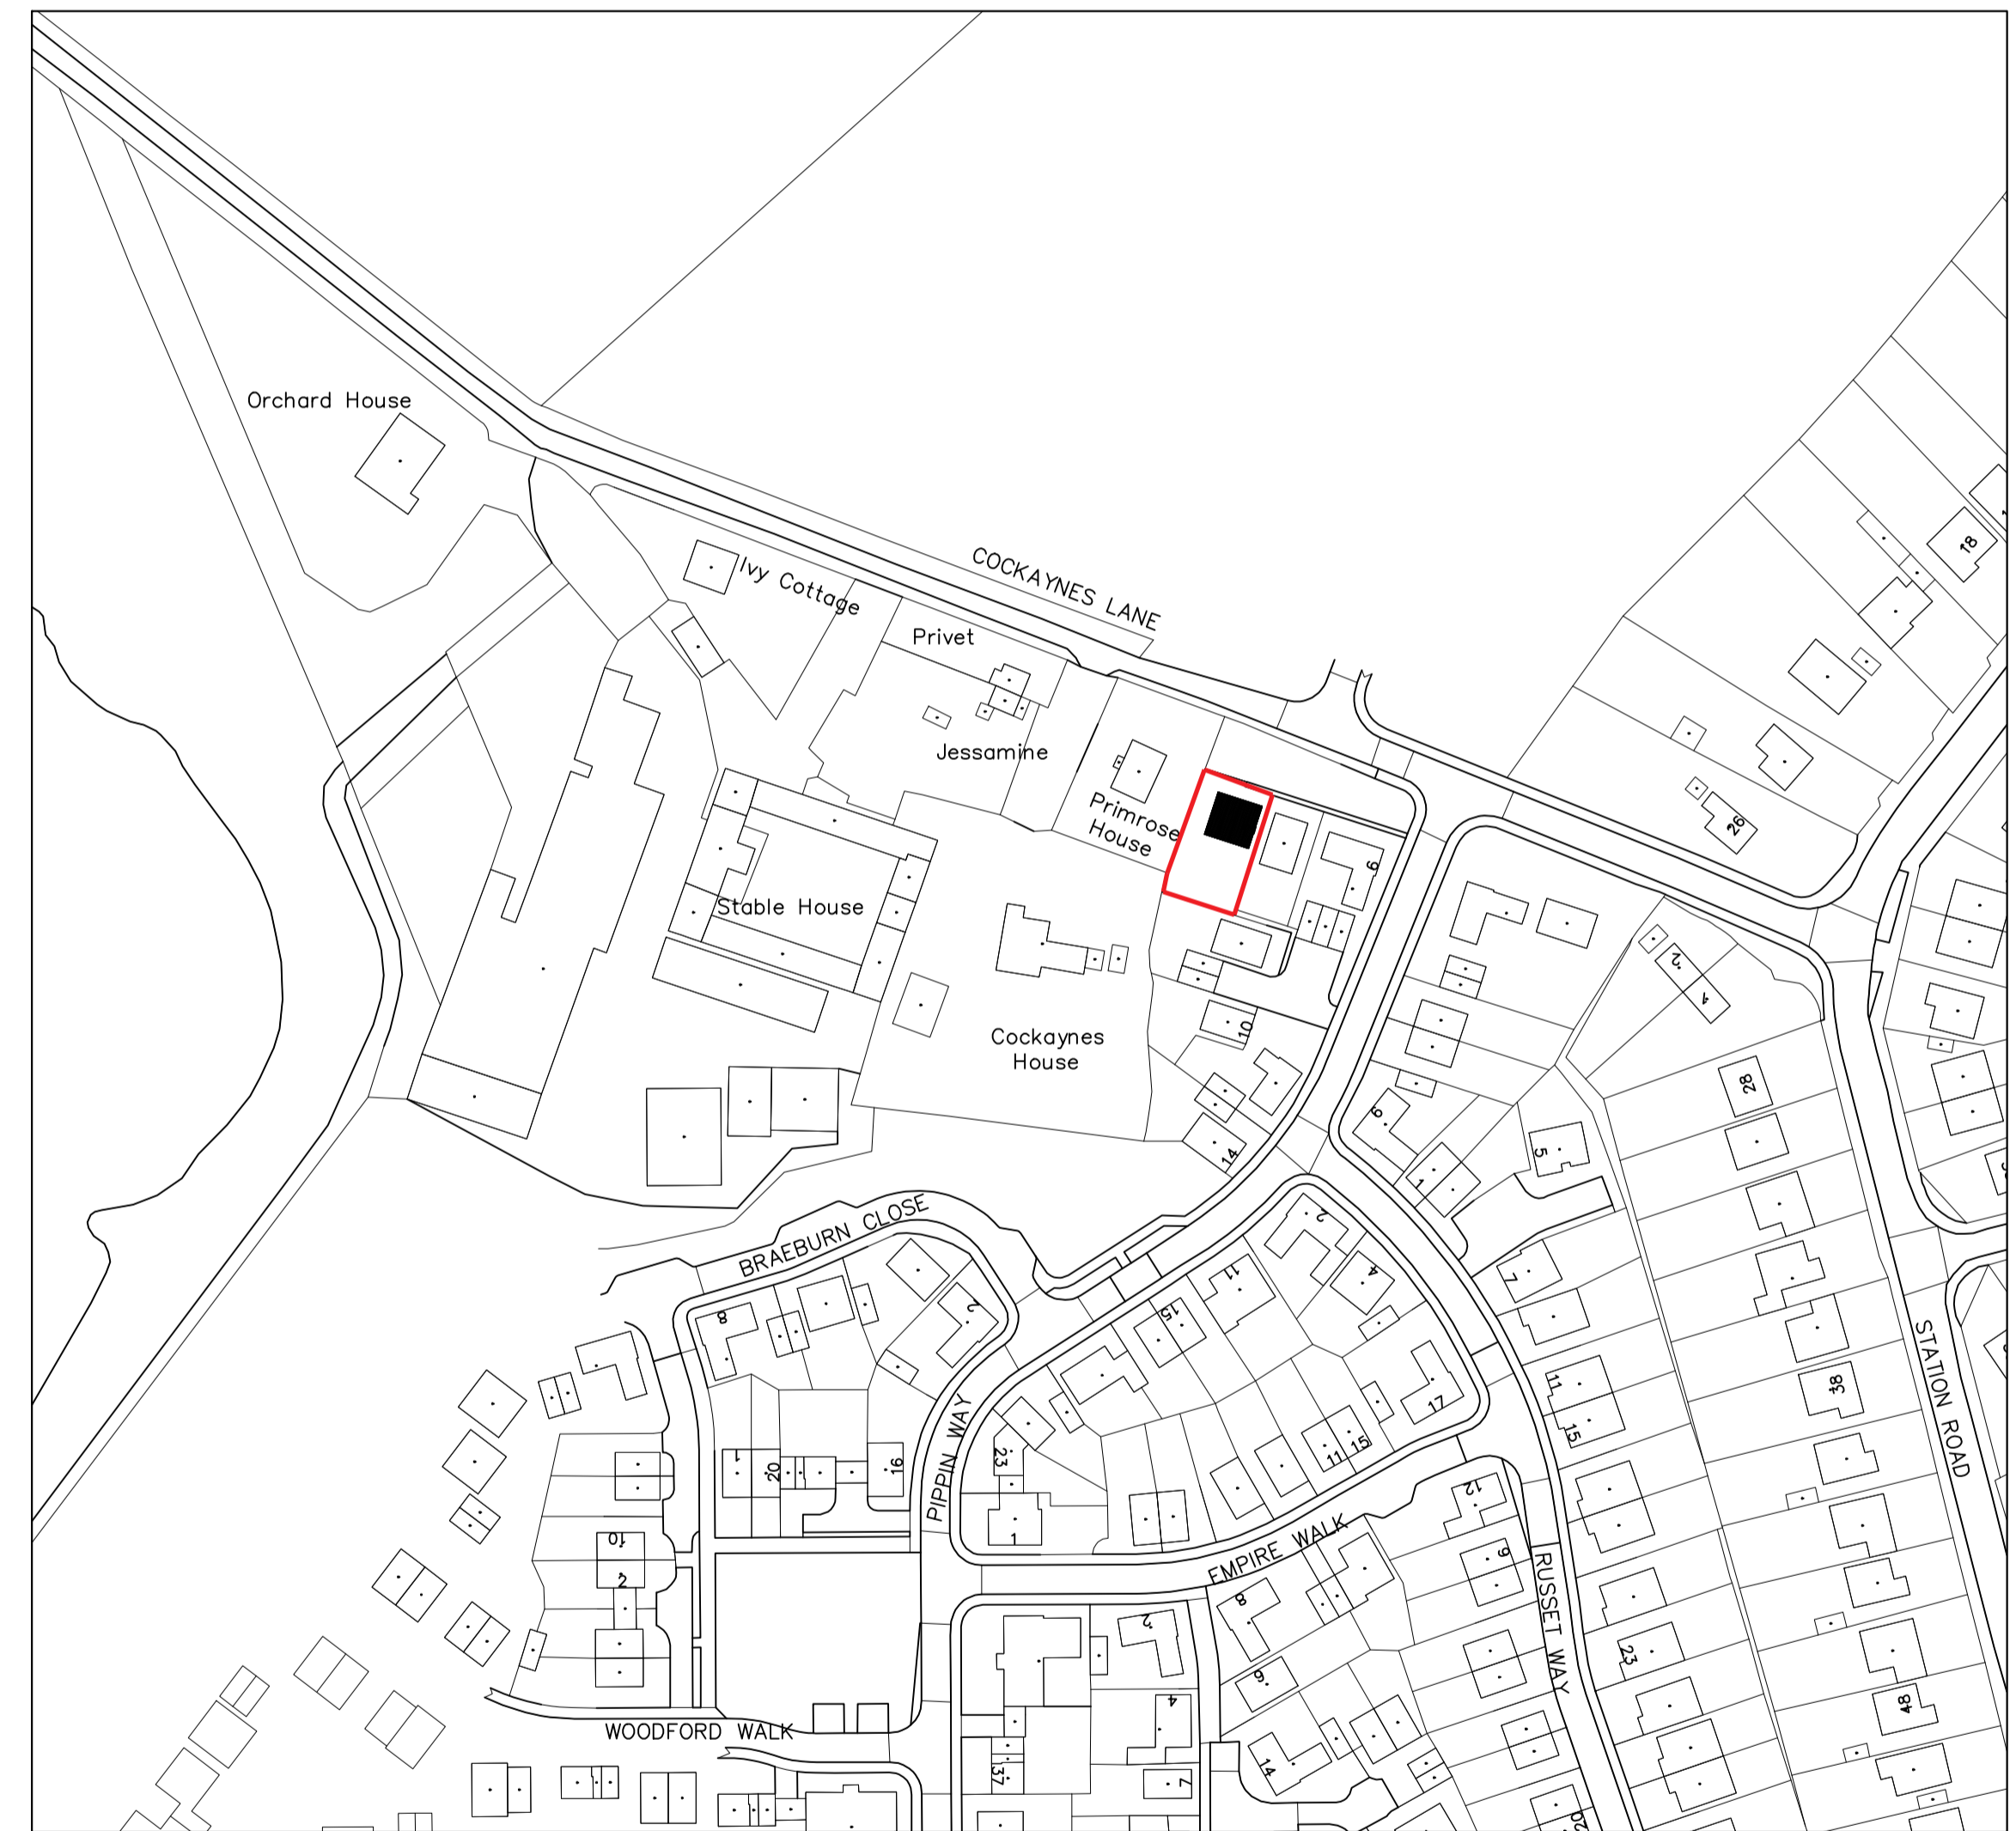

BLOCK PLAN
SCALE 1:200

SITE PLAN
SCALE 1:1250

Job Title:		SITE LOCATION PLAN BLOCK PLAN 2 Pippin Way Alresford	
Date:	13/09/2021	Scales:	1:200 & 1:1250 PRINTED @ A1
Drawing Number:	03	Revision:	