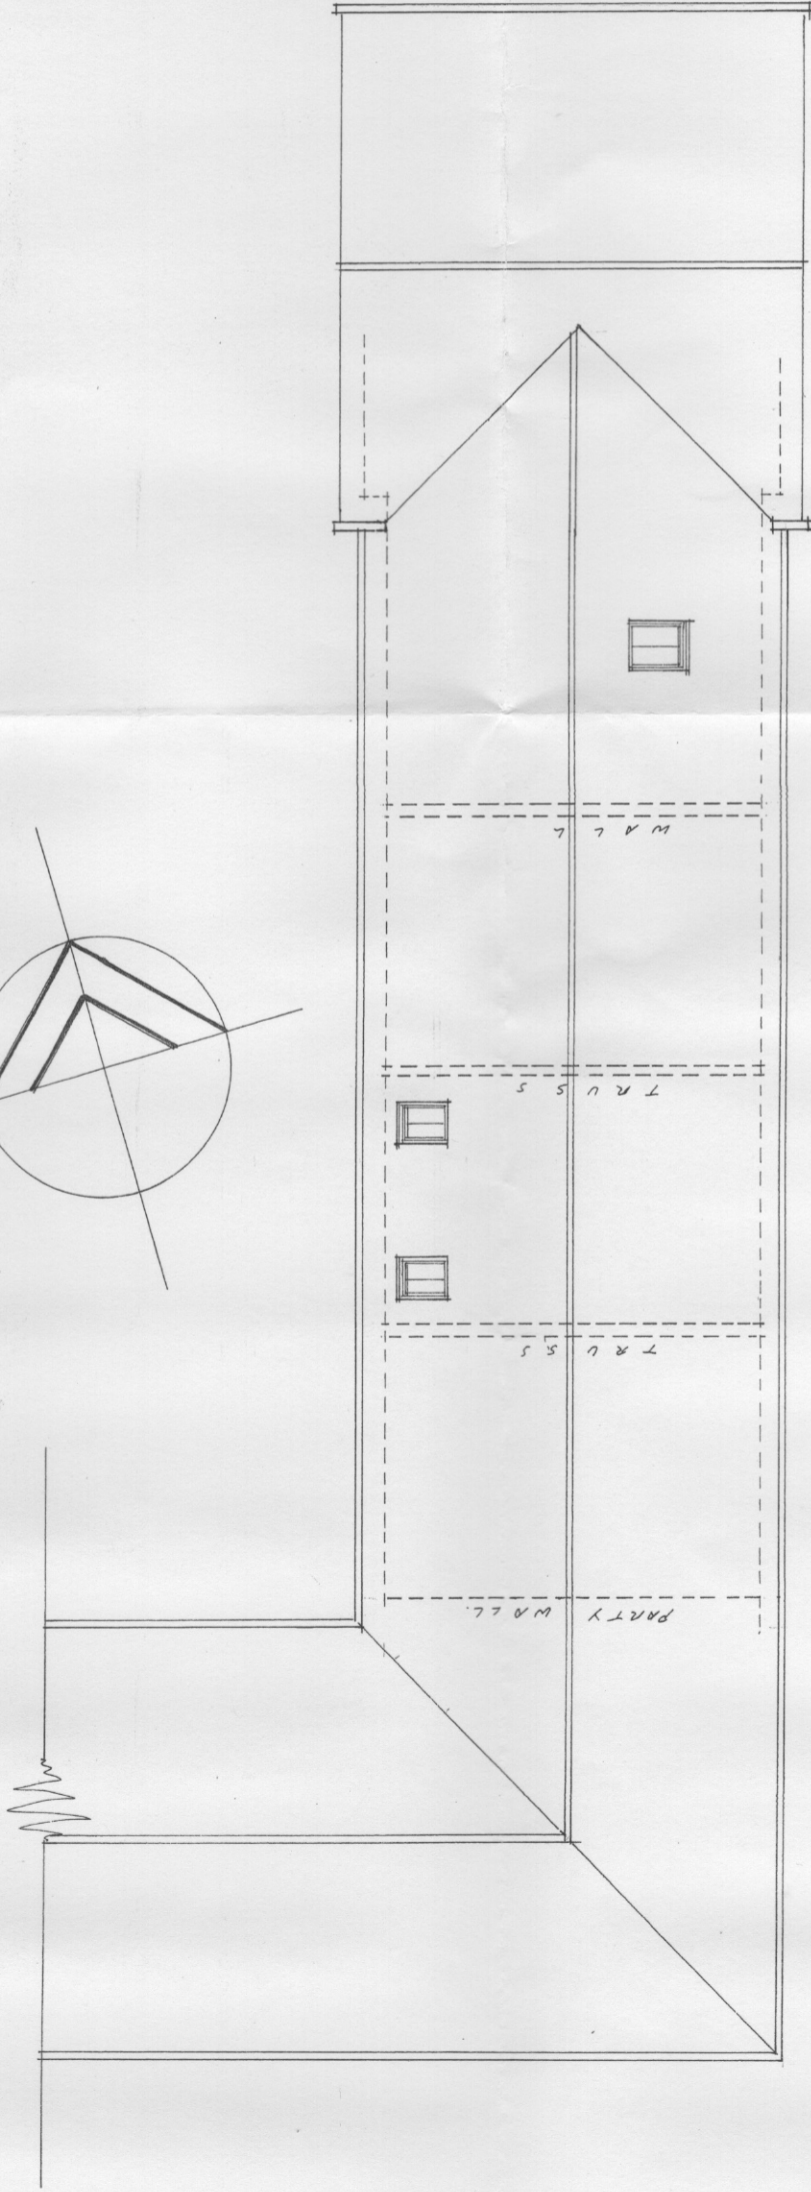

Elevation to High Street. East.

Roof Plan.

**Mark Dukes Building Design**  
 Sandborough Farmhouse, Yoxall Road, Hamstall Ridware, Nr. Rugeley, Staffs. WS15 3SA  
 Mobile : 07850 027016

6 Little Hay Manor.  
 High Street. Colton.

EXISTING: Roof Plan & Elevation.  
 1:100 / A3      22.21      01.