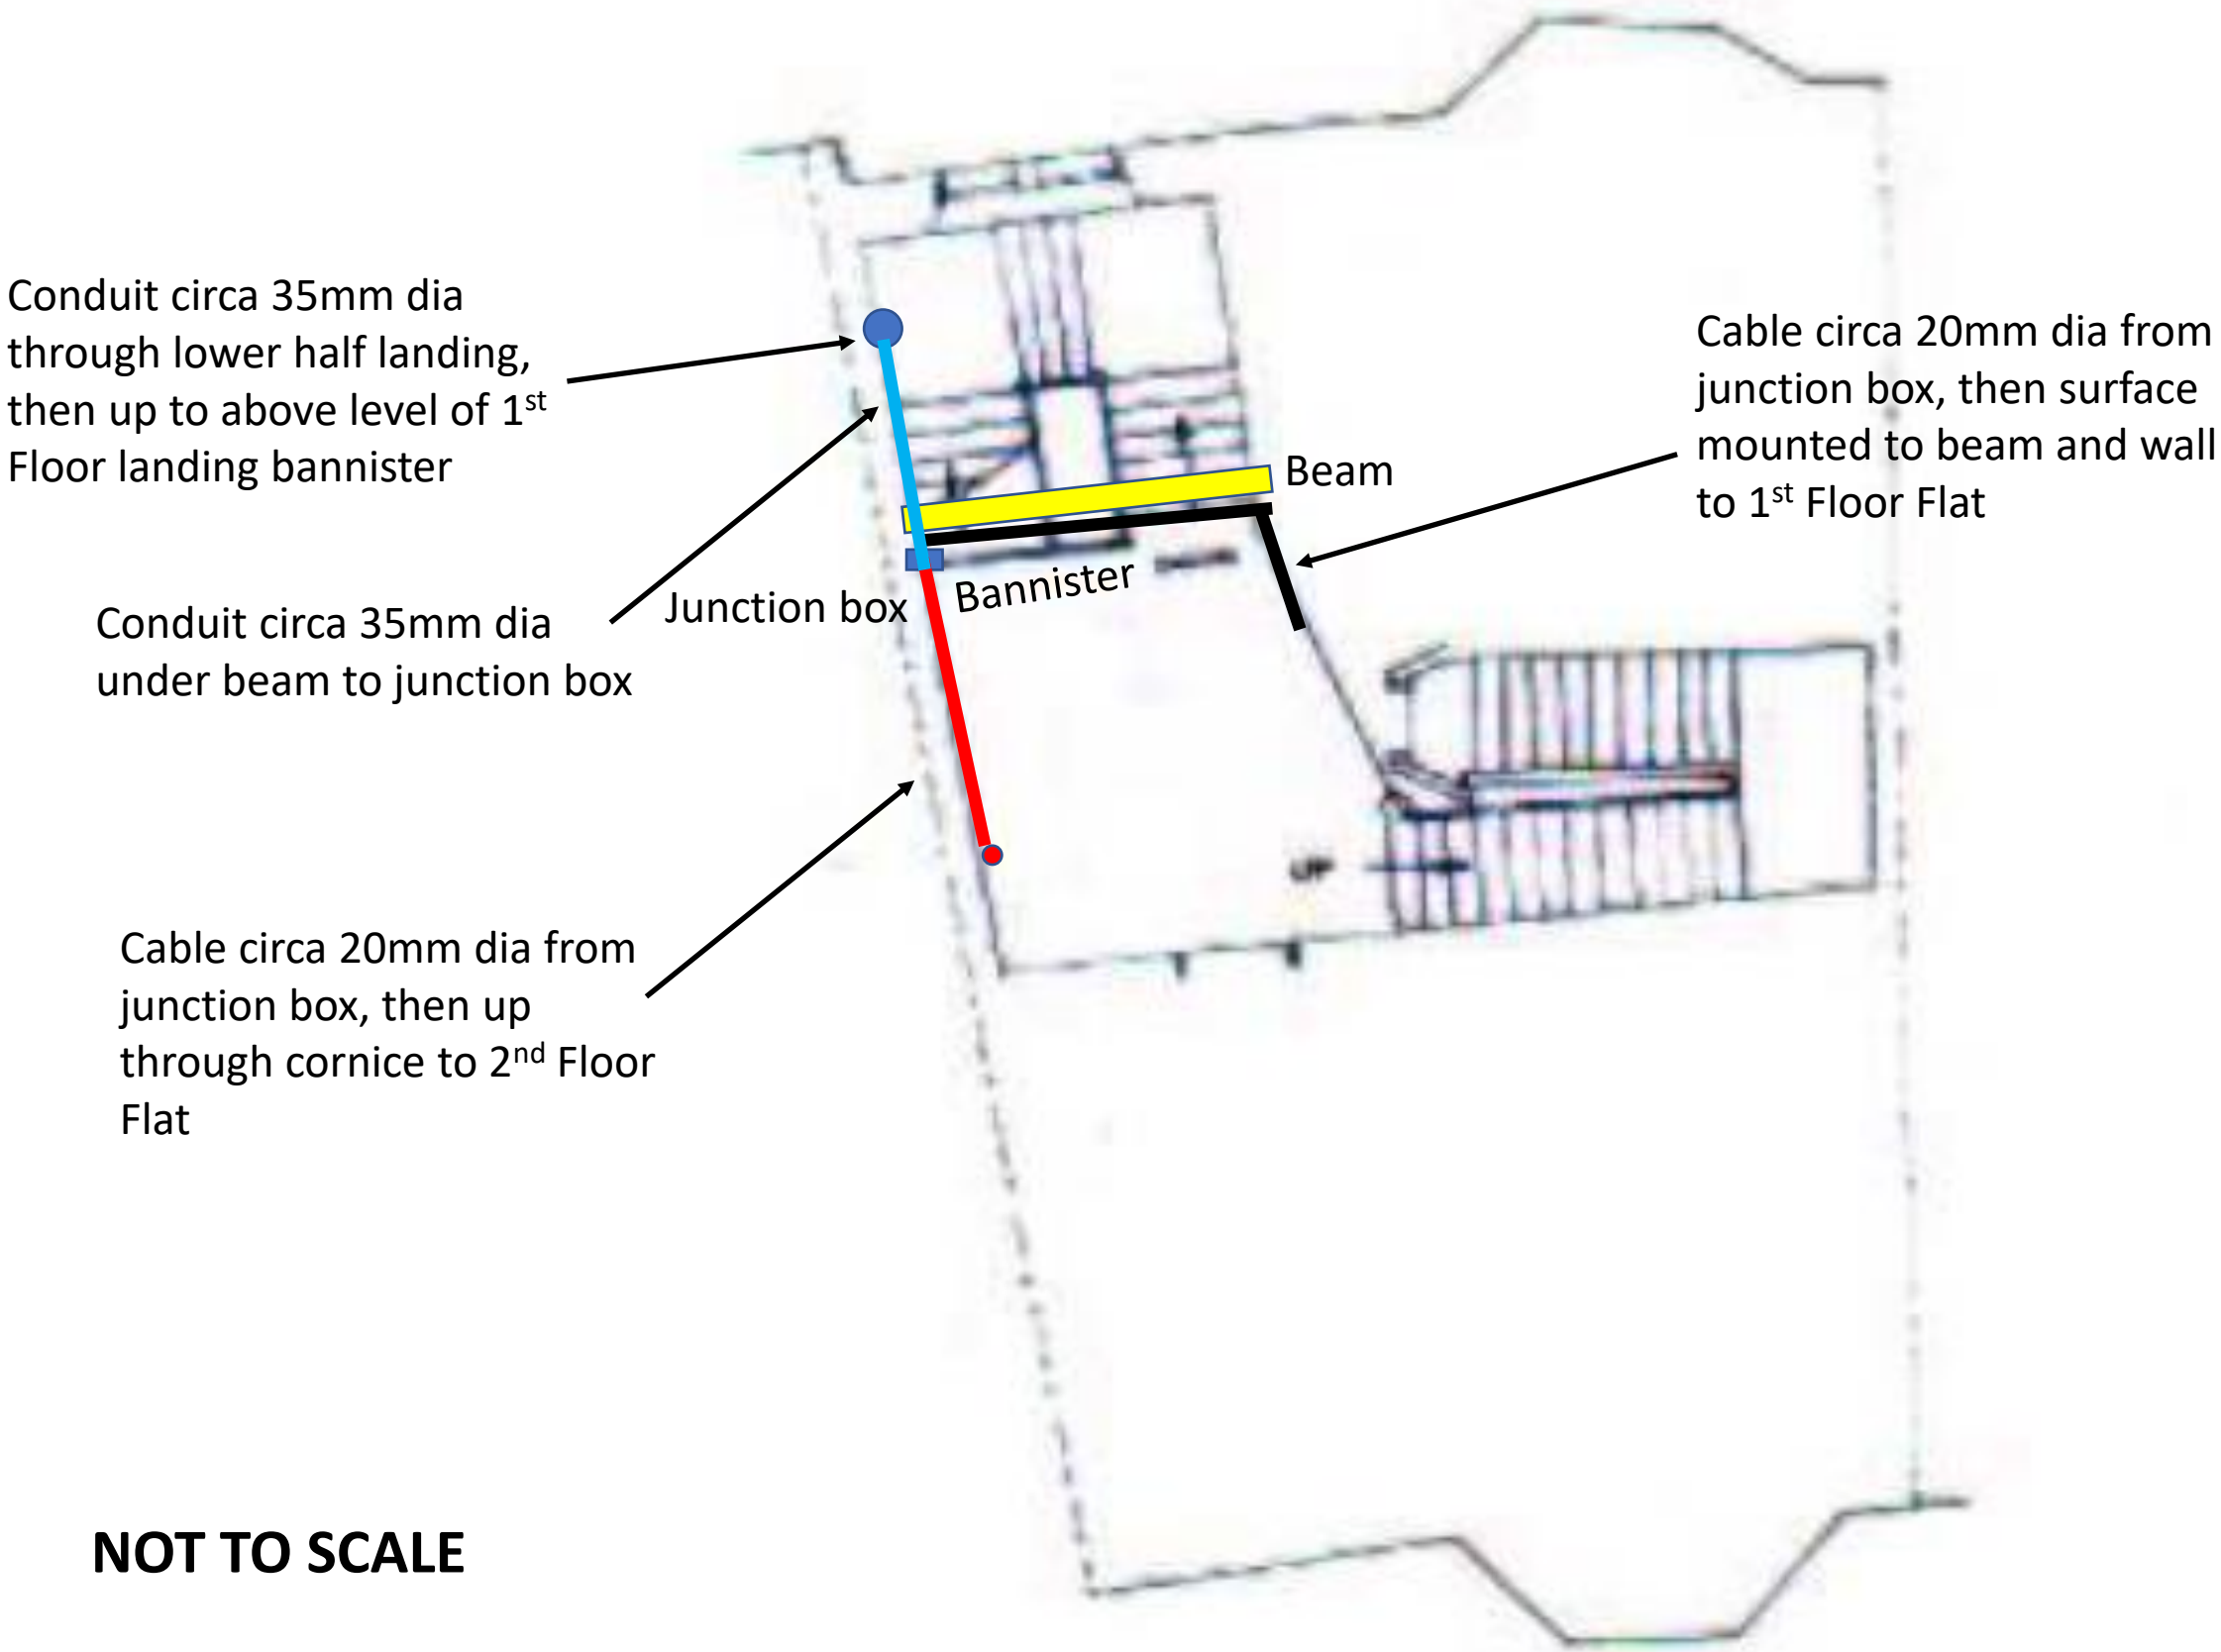

12 Athole Gardens – Existing Incoming Electrical Supply - Ground Floor

Existing Distribution Board and new "Landlord Supply"

Connection to circa 35mm conduit leading up via stair penetration to lower half landing

Cable circa 20mm dia from junction box, then surface mounted to ceiling and wall to 1<sup>st</sup> Floor Flat

Existing cable supplying Basement via hidden stairs which may not need to be altered

**NOT TO SCALE**

12 Athole Gardens – Existing Incoming Electrical Supply - 1st Floor

**NOT TO SCALE**