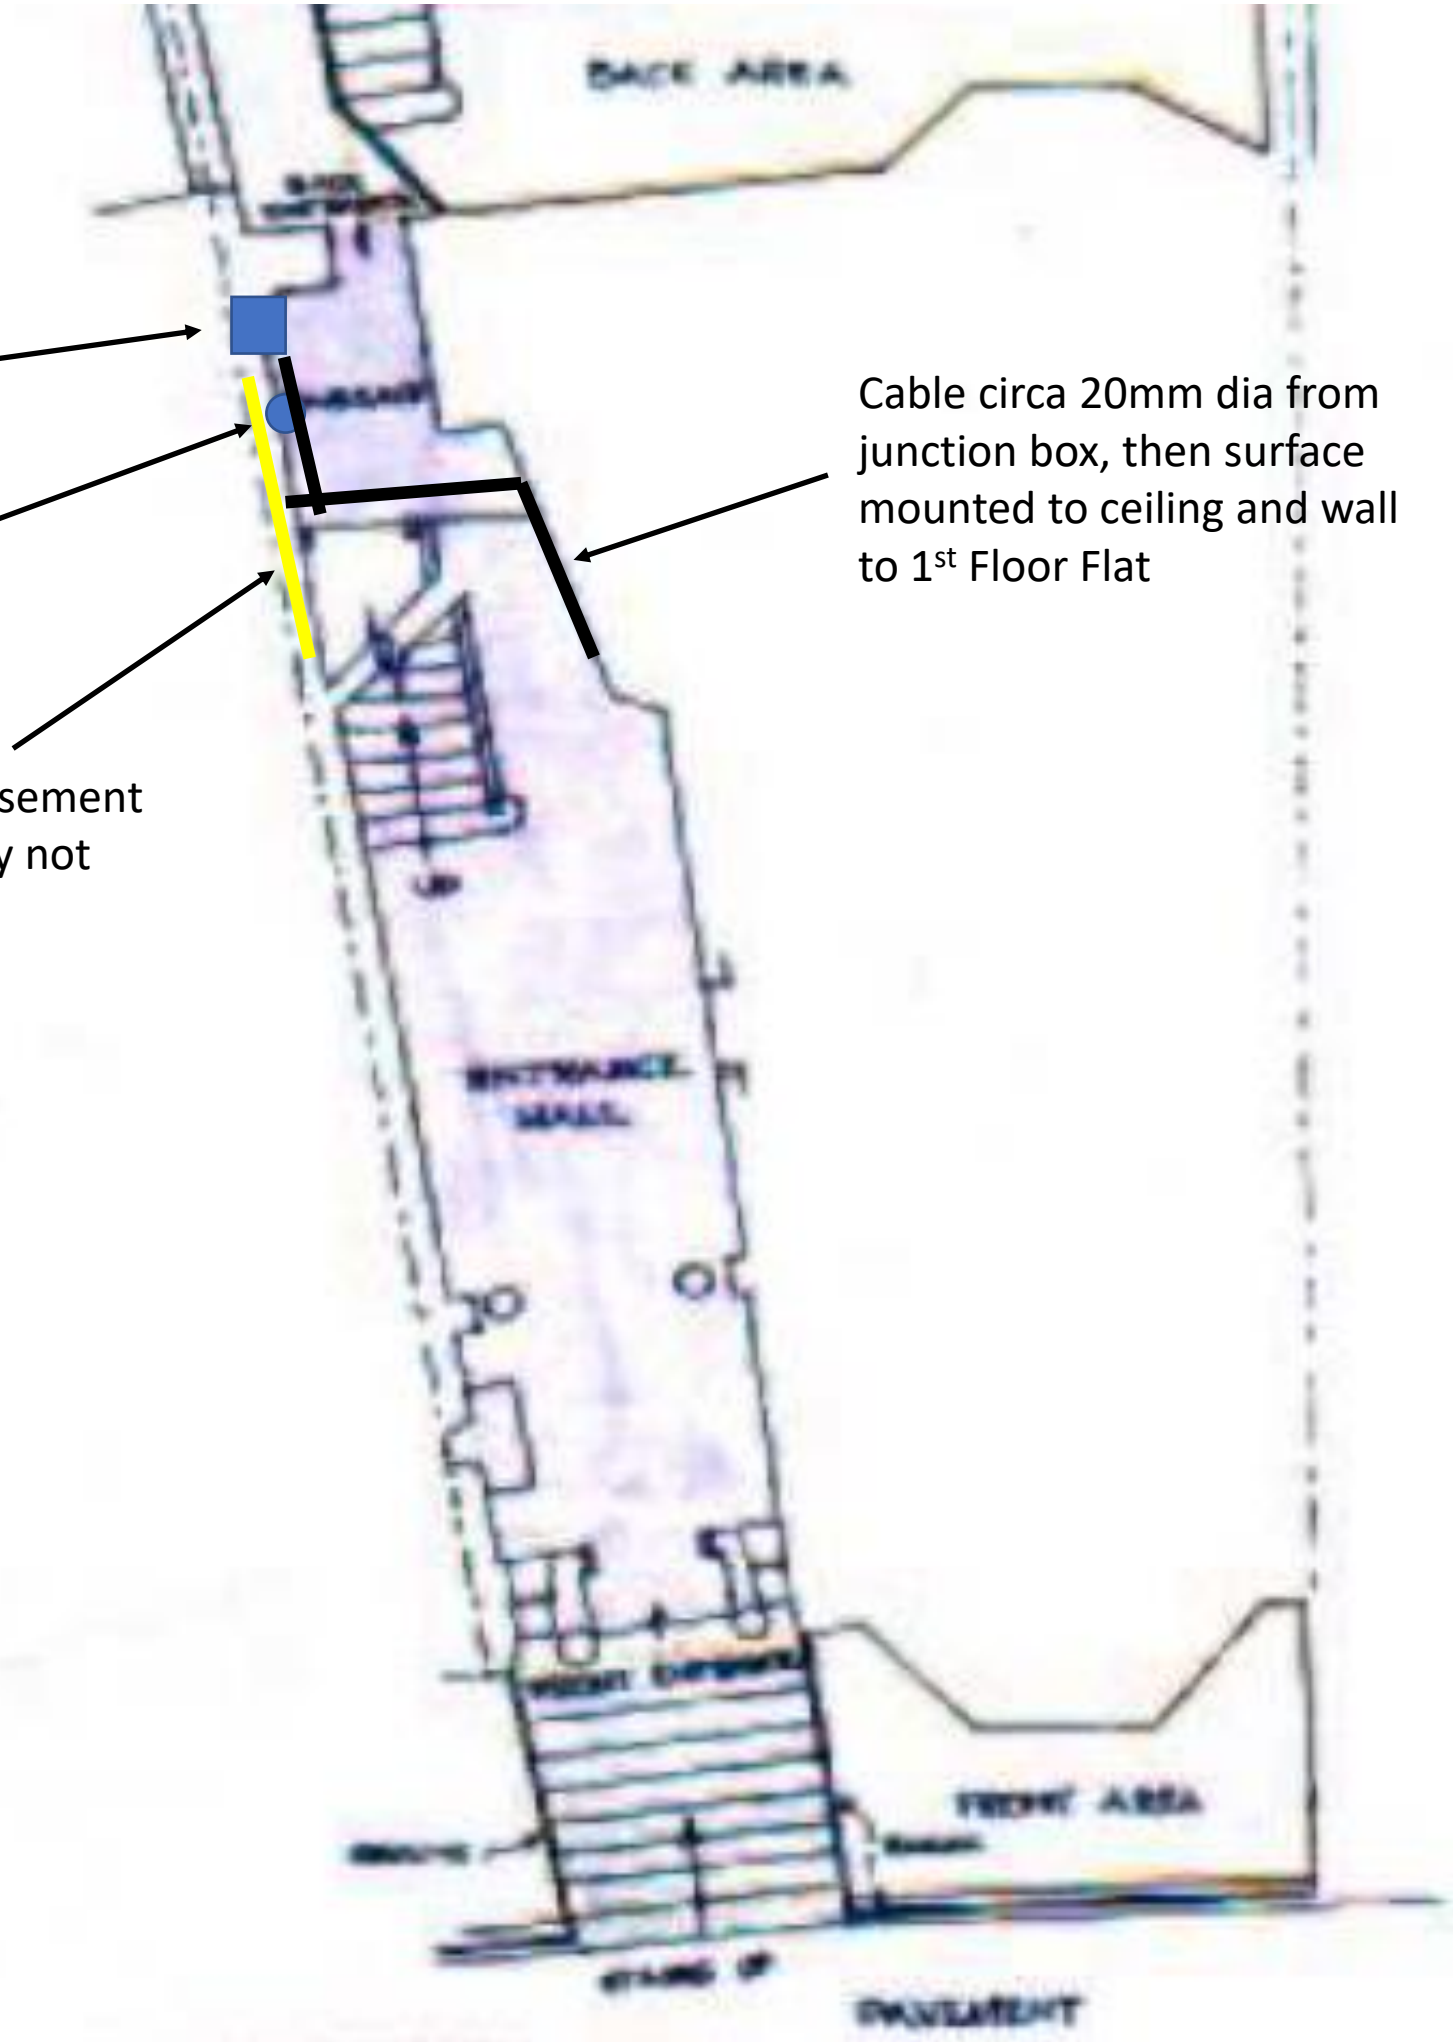

12 Athole Gardens – Existing Incoming Electrical Supply - Ground Floor

Existing Distribution Board and new "Landlord Supply"

Connection to circa 35mm conduit leading up via stair penetration to lower half landing

Cable circa 20mm dia from junction box, then surface mounted to ceiling and wall to 1<sup>st</sup> Floor Flat

Existing cable supplying Basement via hidden stairs which may not need to be altered

**NOT TO SCALE**

12 Athole Gardens – Existing Incoming Electrical Supply - 1st Floor

**NOT TO SCALE**